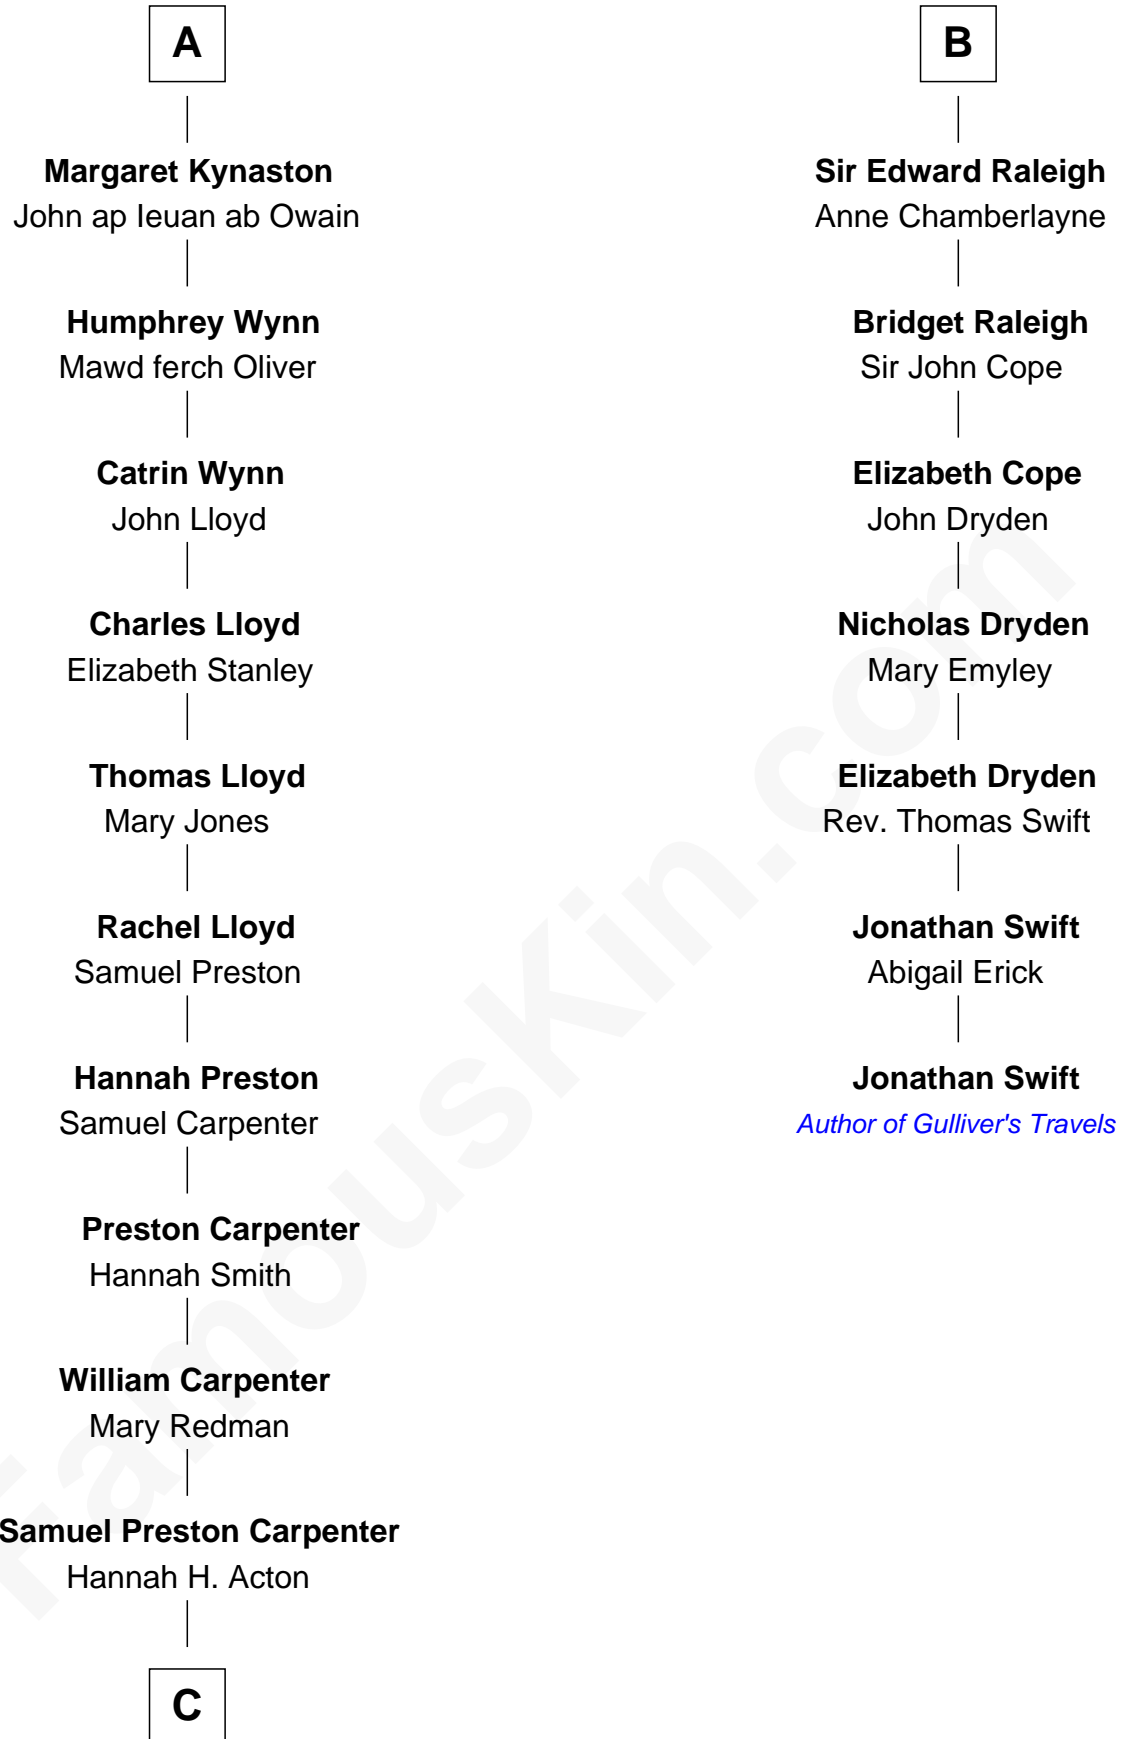

FamousKin.com
Relationship Chart of
Christopher Reeve
Movie Actor

13th cousin 8 times removed of
Jonathan Swift
Author of Gulliver's Travels

C

—
Sarah Wyatt Carpenter

Richard Henry Reeve

—
Augustus Henry Reeve

Margaretta Willis Baldwin

—
Richard Henry Reeve

Anne Conrad D'Olier

—
Franklin D'Olier Reeve

Barbara Pitney Lamb

—
Christopher Reeve

Movie Actor