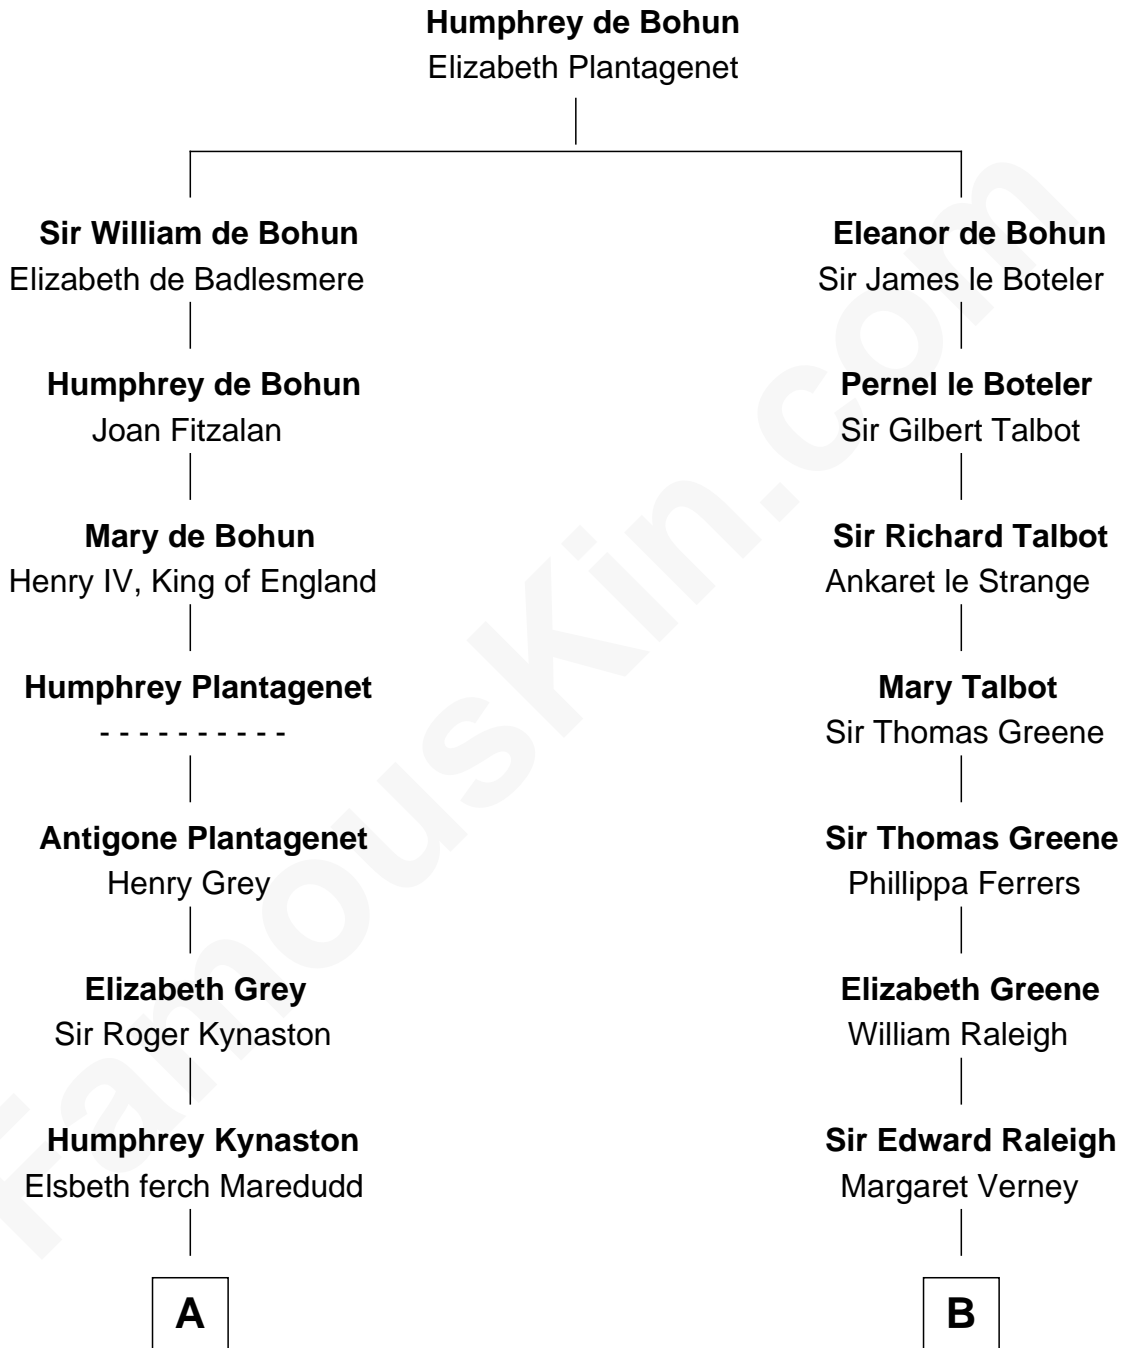

FamousKin.com
Relationship Chart of
Christopher Reeve
Movie Actor

13th cousin 8 times removed of
Jonathan Swift
Author of Gulliver's Travels

C

—
Sarah Wyatt Carpenter

Richard Henry Reeve

—
Augustus Henry Reeve

Margaretta Willis Baldwin

—
Richard Henry Reeve

Anne Conrad D'Olier

—
Franklin D'Olier Reeve

Barbara Pitney Lamb

—
Christopher Reeve

Movie Actor