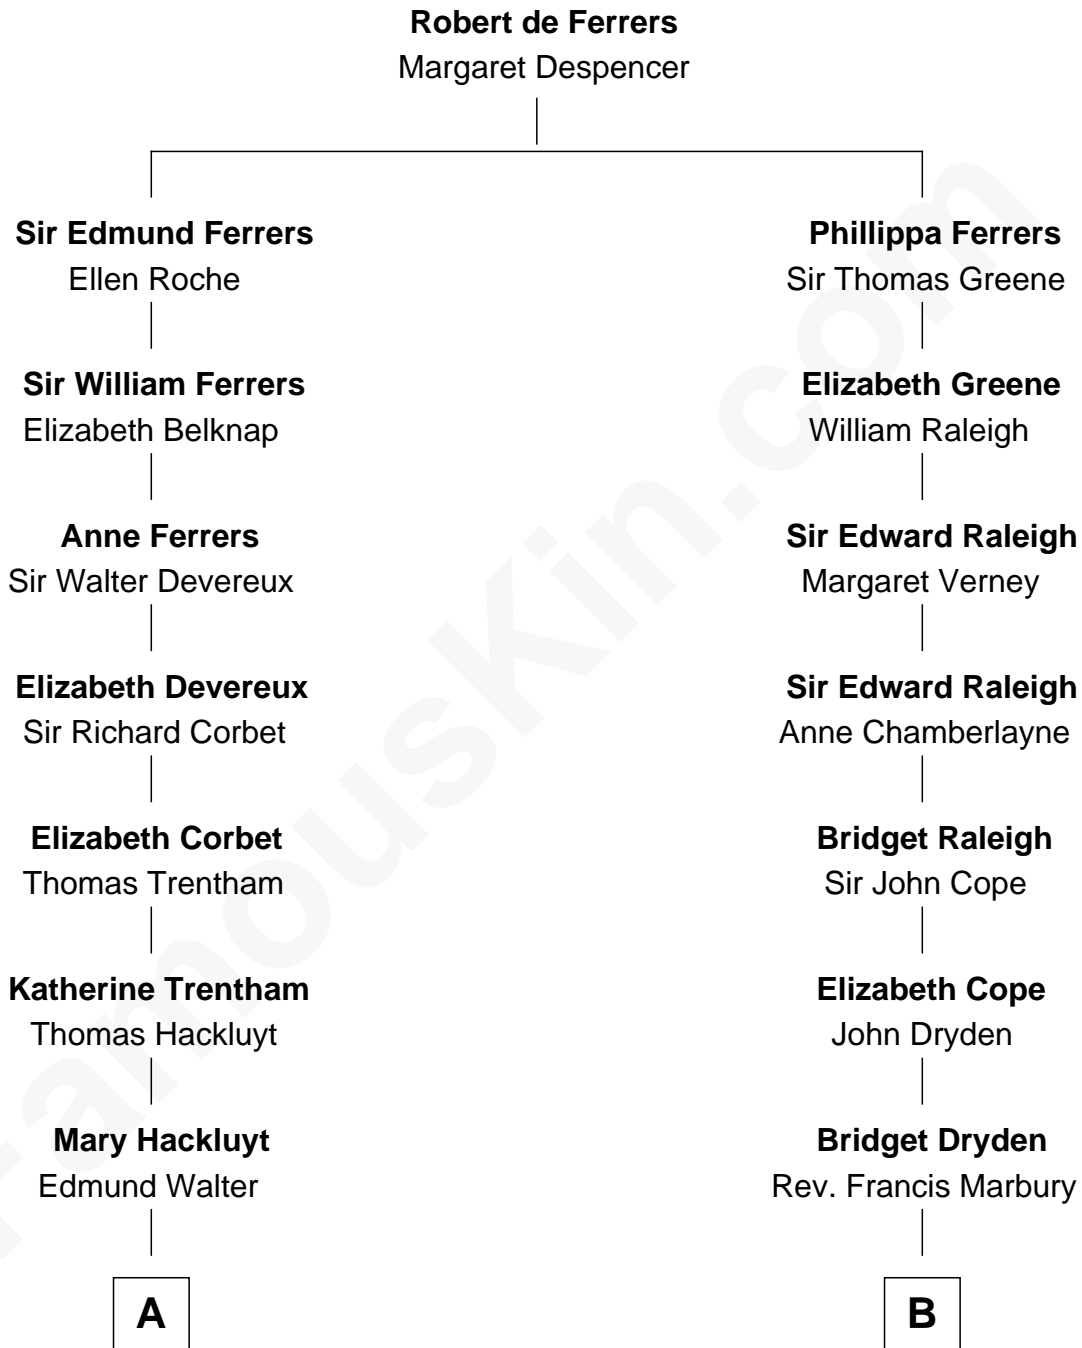

FamousKin.com
Relationship Chart of
Christopher Reeve
Movie Actor

18th cousin 1 time removed of
Erskine Childers
4th President of Ireland

C

Richard Henry Reeve
Anne Conrad D'Olier

Franklin D'Olier Reeve
Barbara Pitney Lamb