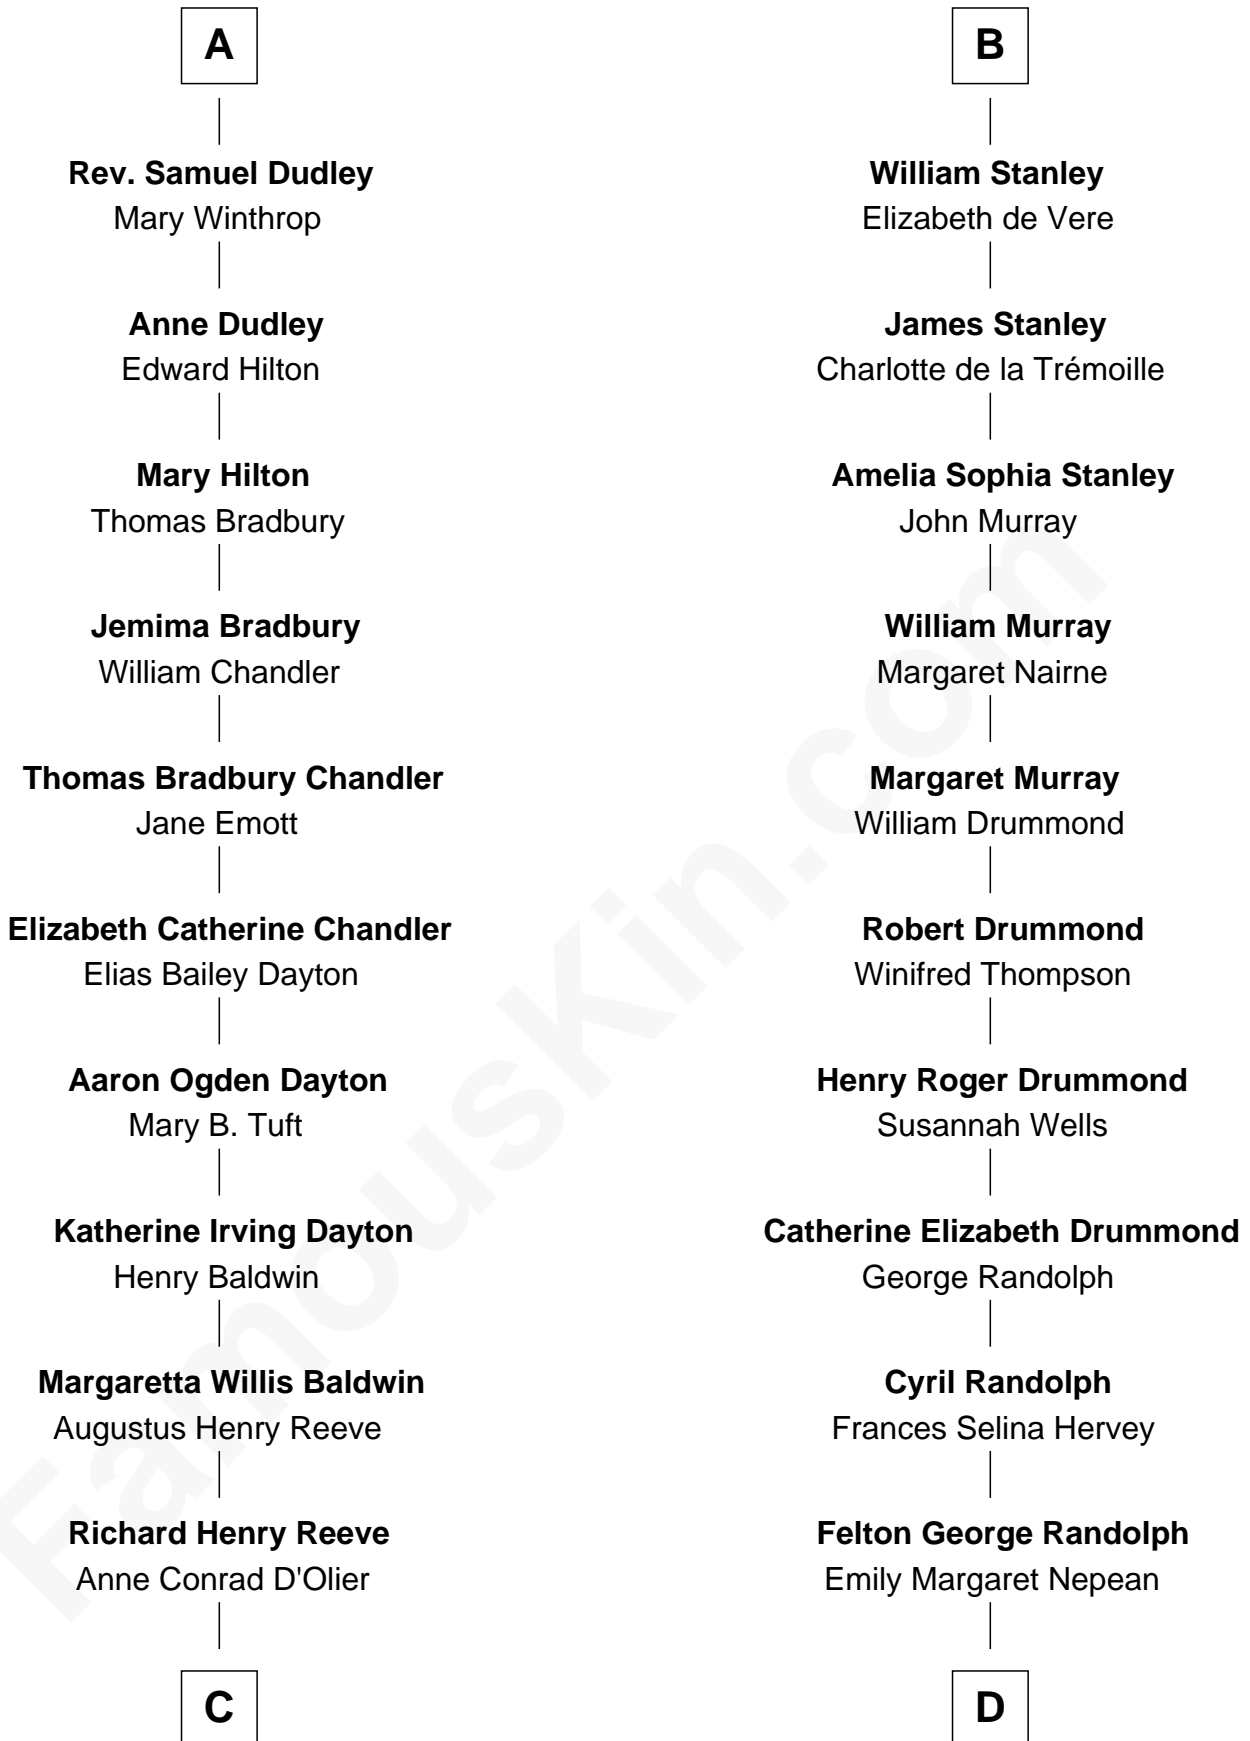

FamousKin.com

Relationship Chart of

Christopher Reeve

Movie Actor

18th cousin 1 time removed of

Hugh Grant
Movie Actor

FamousKin.com