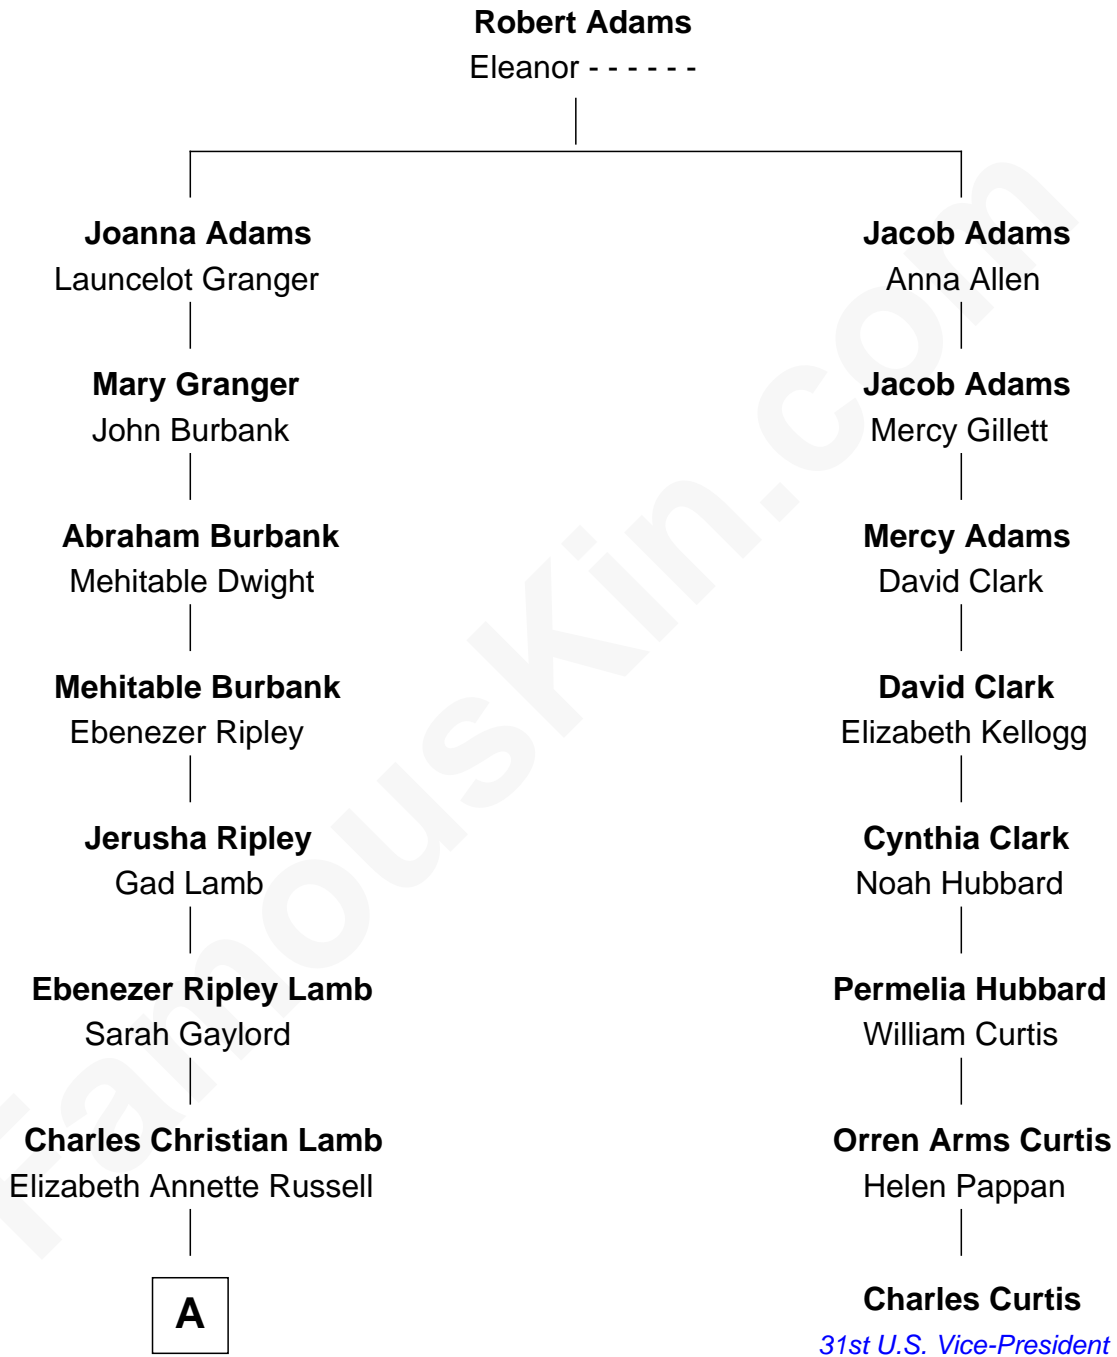

FamousKin.com
Relationship Chart of
Christopher Reeve
Movie Actor

7th cousin 3 times removed of

Charles Curtis
31st U.S. Vice-President

A

—
Bert Israel Lamb

Harriet Davis

—
Horace Rand Lamb

Beatrice Louise Pitney

—
Barbara Pitney Lamb

Franklin D'Olier Reeve

—
Christopher Reeve

Movie Actor