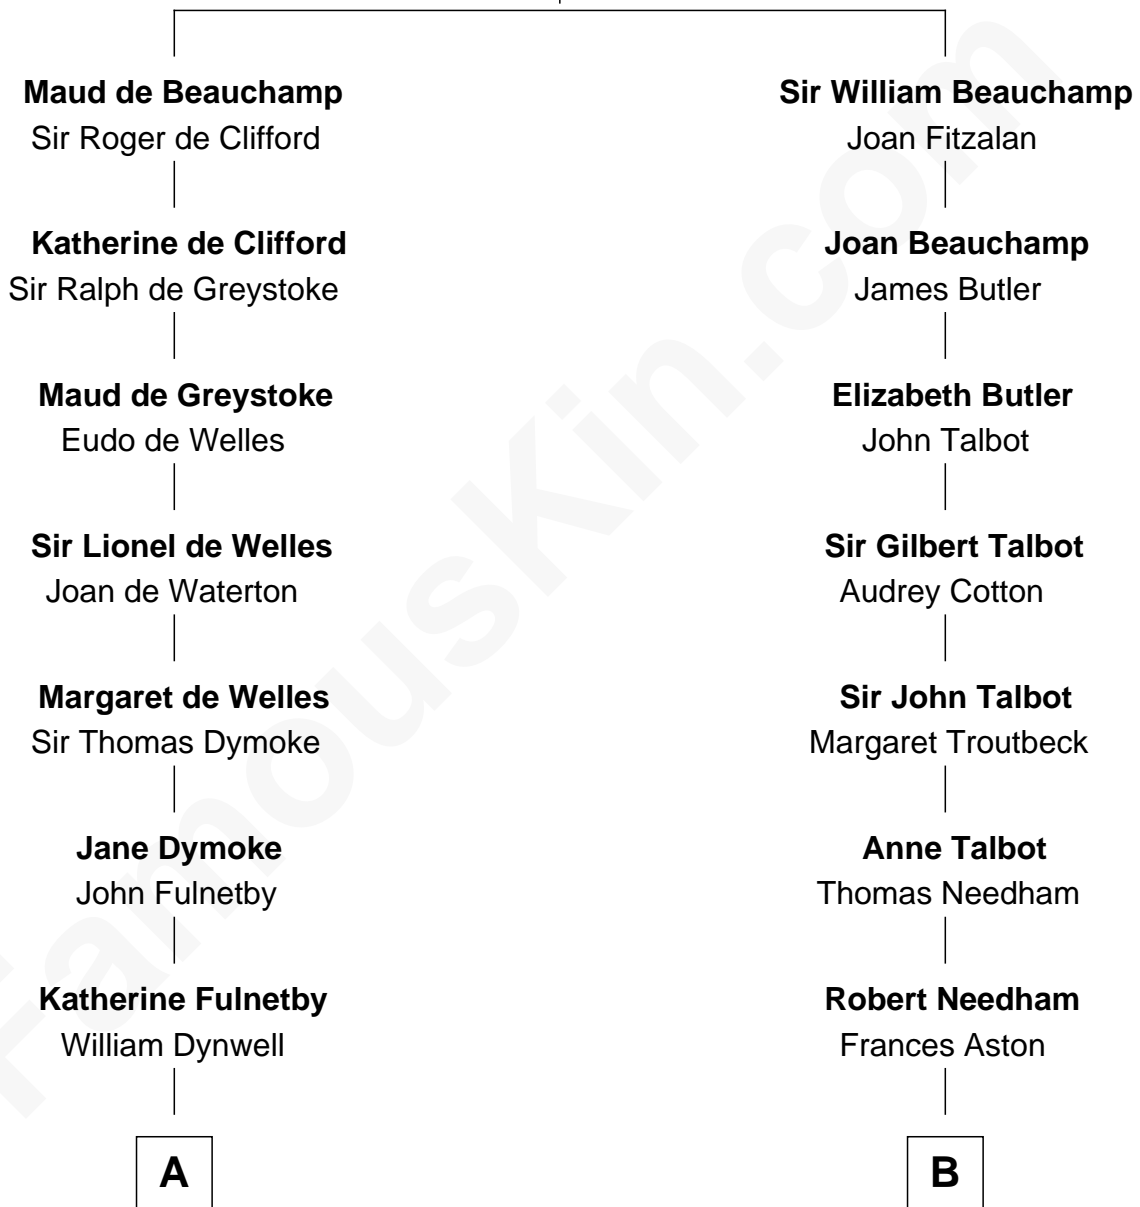

FamousKin.com
Relationship Chart of
Christopher Reeve
Movie Actor

18th cousin 3 times removed of

Dick Clark
Radio and TV Host

Sir Thomas de Beauchamp
 Katherine de Mortimer

C

Katherine Irving Dayton

Henry Baldwin

Margaretta Willis Baldwin

Augustus Henry Reeve

Richard Henry Reeve

Anne Conrad D'Olier

Franklin D'Olier Reeve

Barbara Pitney Lamb

Christopher Reeve

Movie Actor