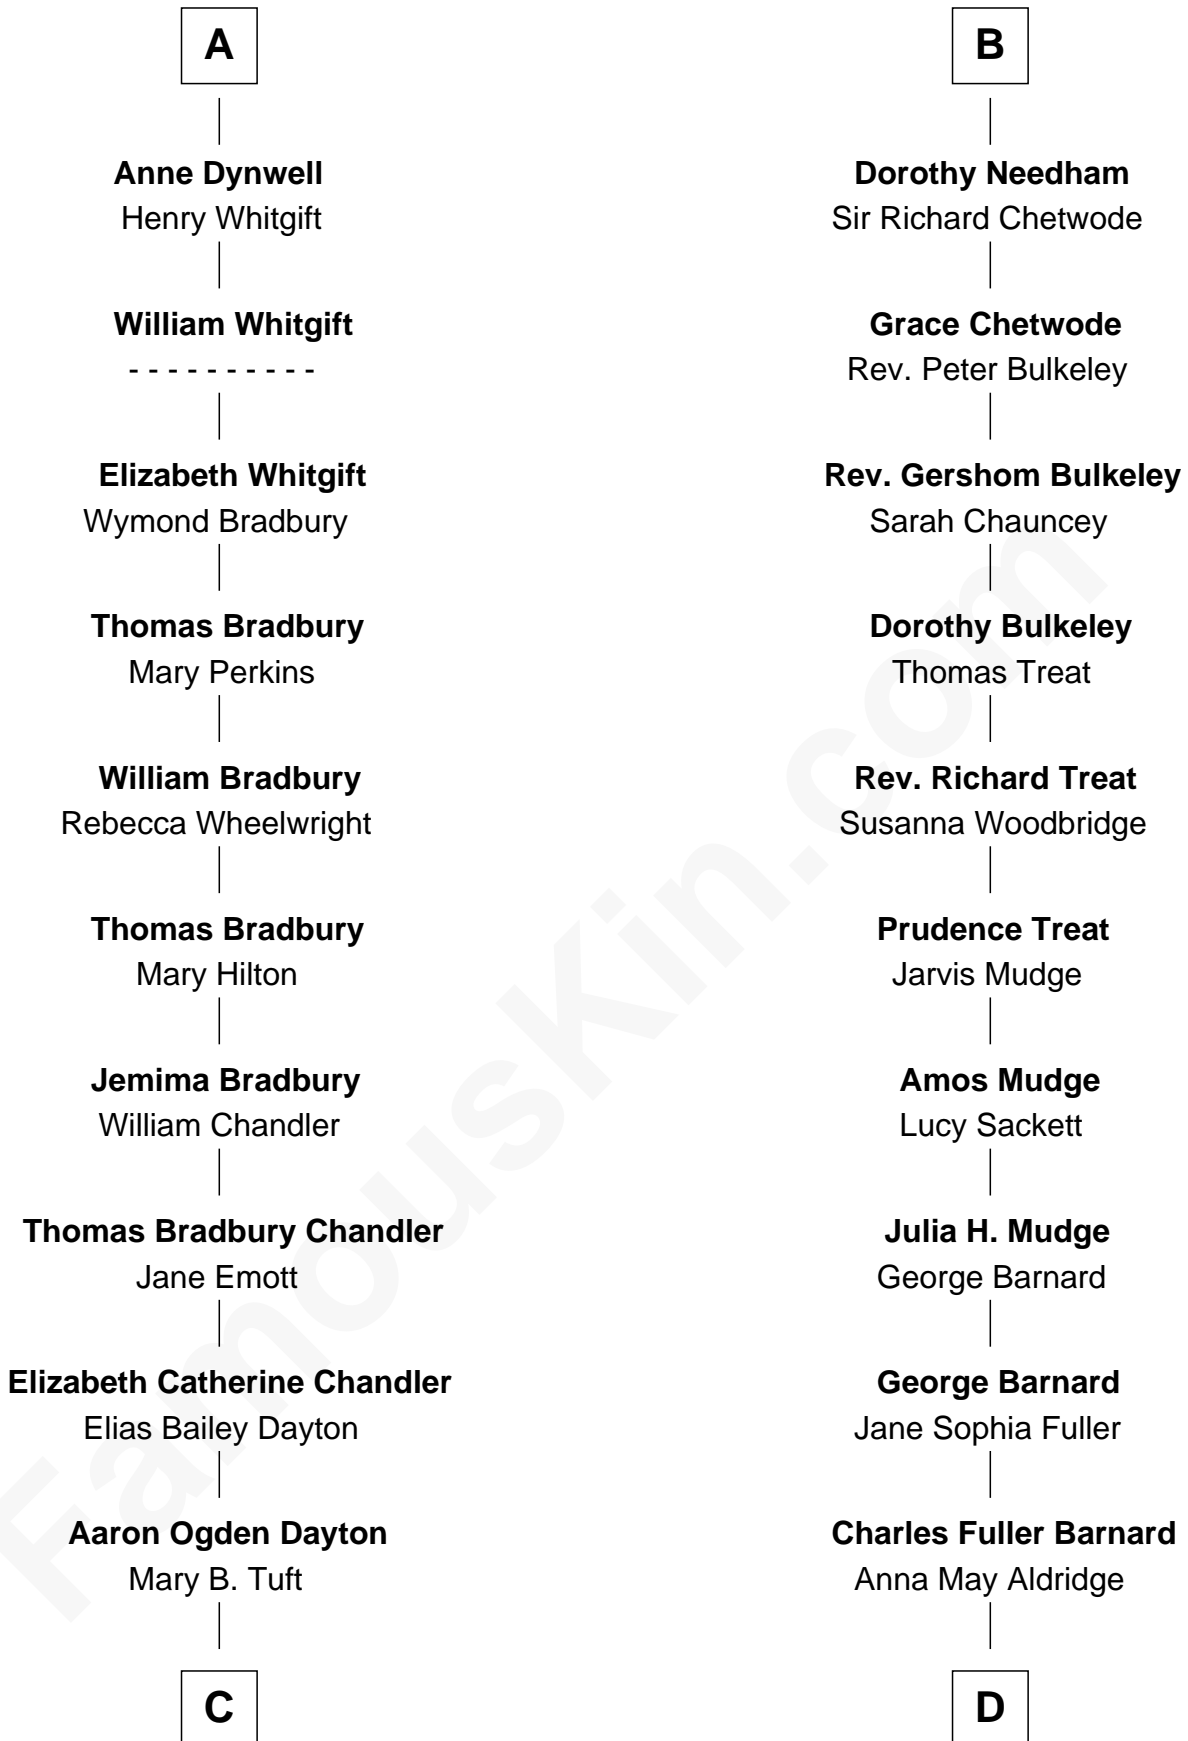

FamousKin.com
Relationship Chart of
Christopher Reeve
Movie Actor

18th cousin 3 times removed of

Dick Clark
Radio and TV Host

Sir Thomas de Beauchamp
 Katherine de Mortimer

C

Katherine Irving Dayton

Henry Baldwin

Margaretta Willis Baldwin

Augustus Henry Reeve

Richard Henry Reeve

Anne Conrad D'Olier

Franklin D'Olier Reeve

Barbara Pitney Lamb

Christopher Reeve

Movie Actor