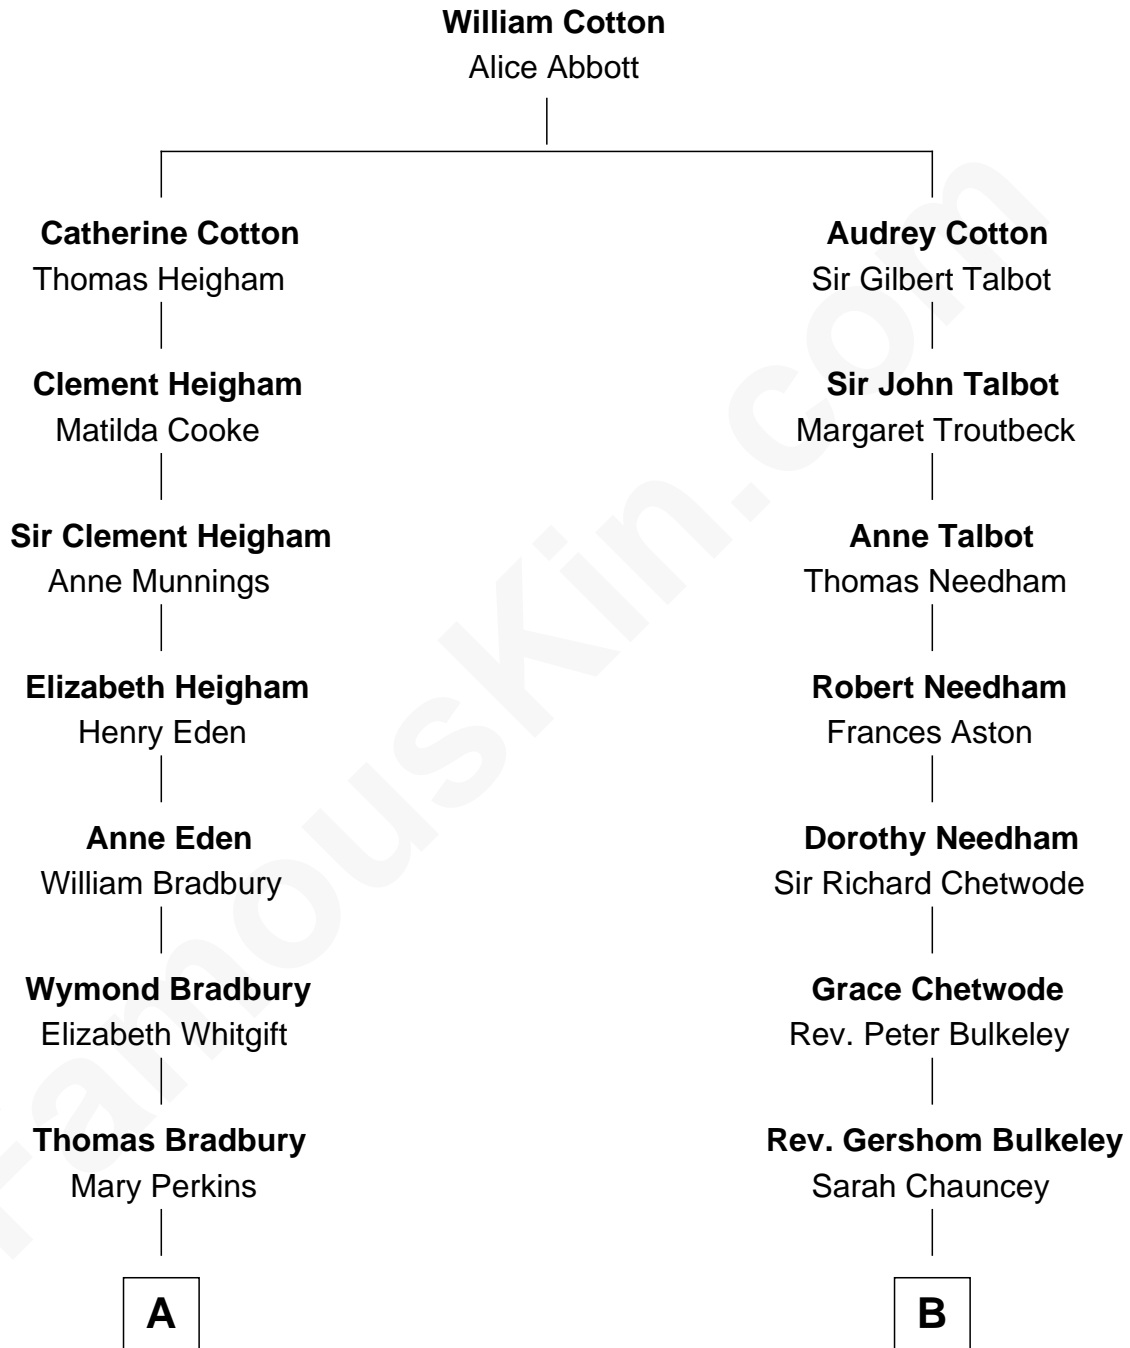

FamousKin.com
Relationship Chart of
Christopher Reeve
Movie Actor

15th cousin 2 times removed of
Dick Clark
Radio and TV Host

Christopher Reeve photo by [Jbrankel](#) (CC BY-SA 3.0)

Dick Clark photo by [Alan Light](#) (CC BY 2.0)