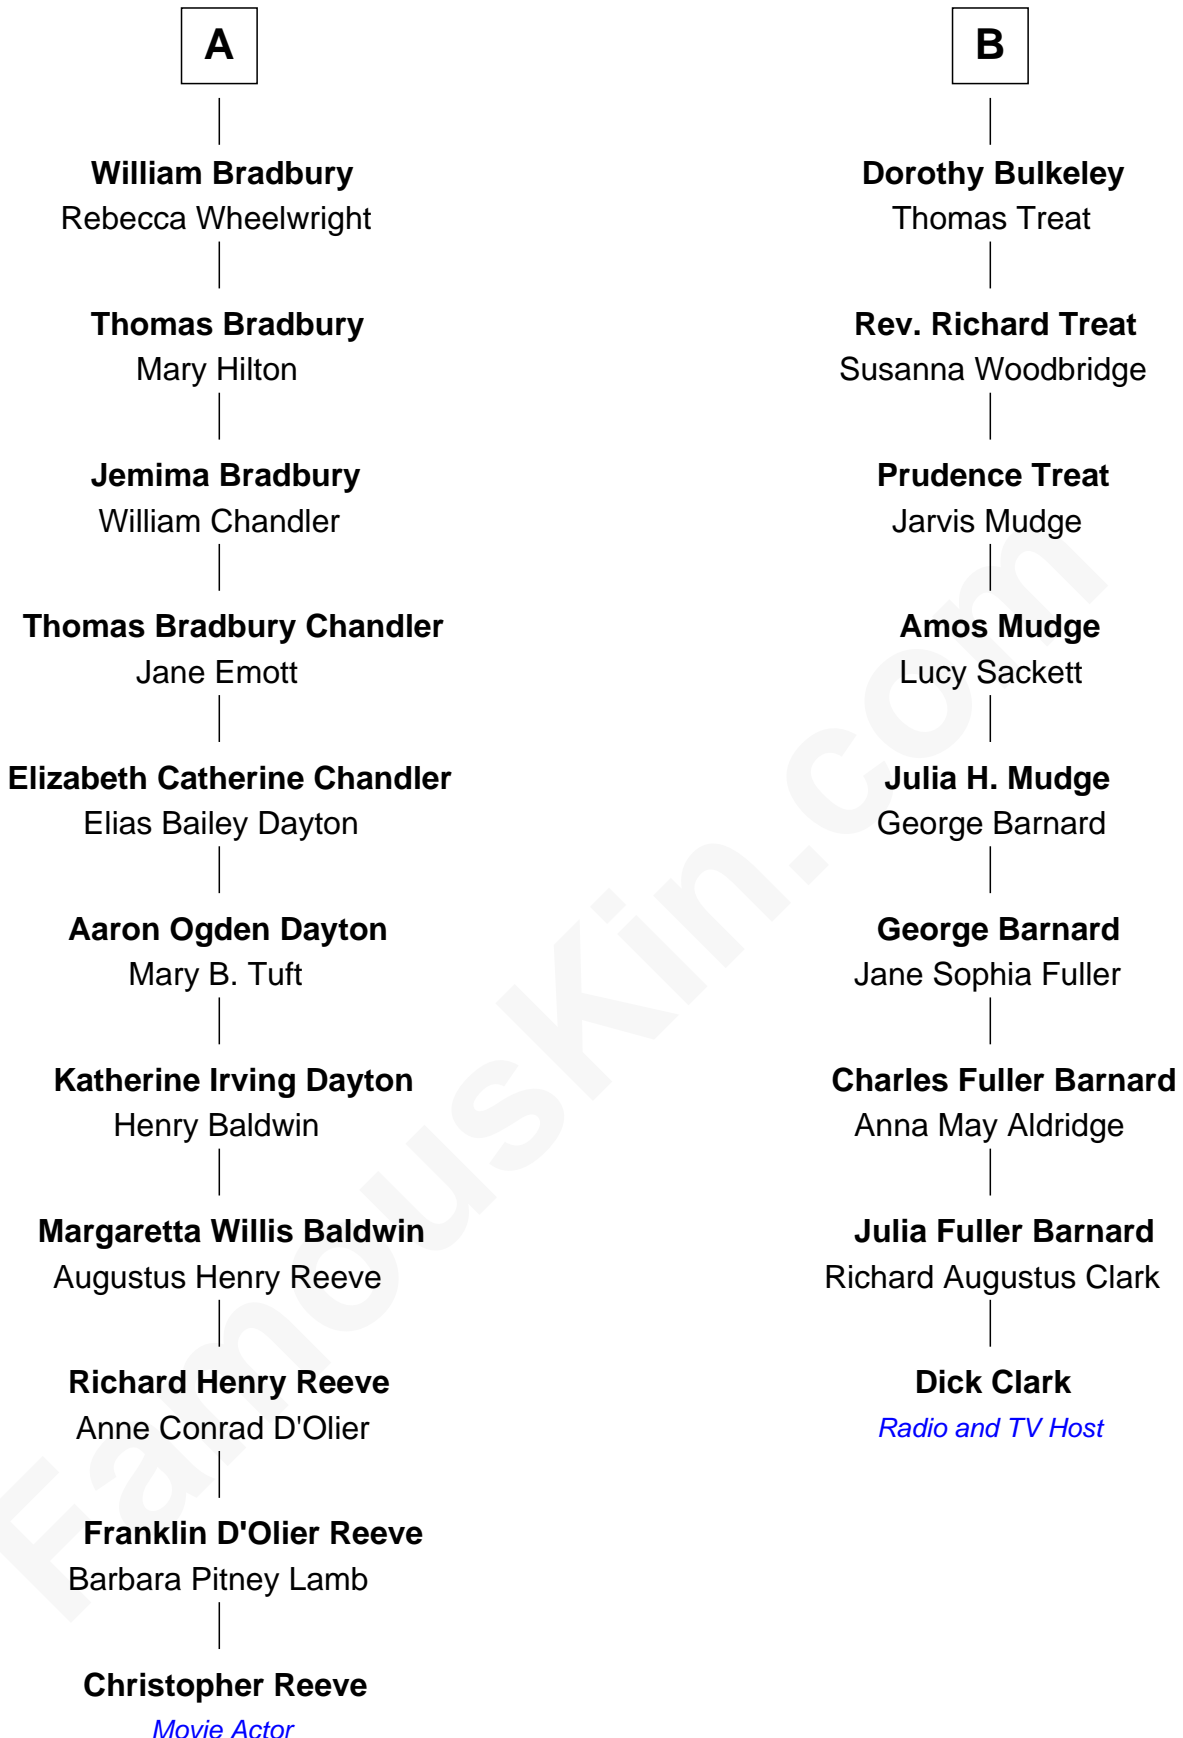

FamousKin.com
Relationship Chart of
Christopher Reeve
Movie Actor

15th cousin 2 times removed of
Dick Clark
Radio and TV Host

Christopher Reeve photo by [Jbrankel](#) (CC BY-SA 3.0)

Dick Clark photo by [Alan Light](#) (CC BY 2.0)