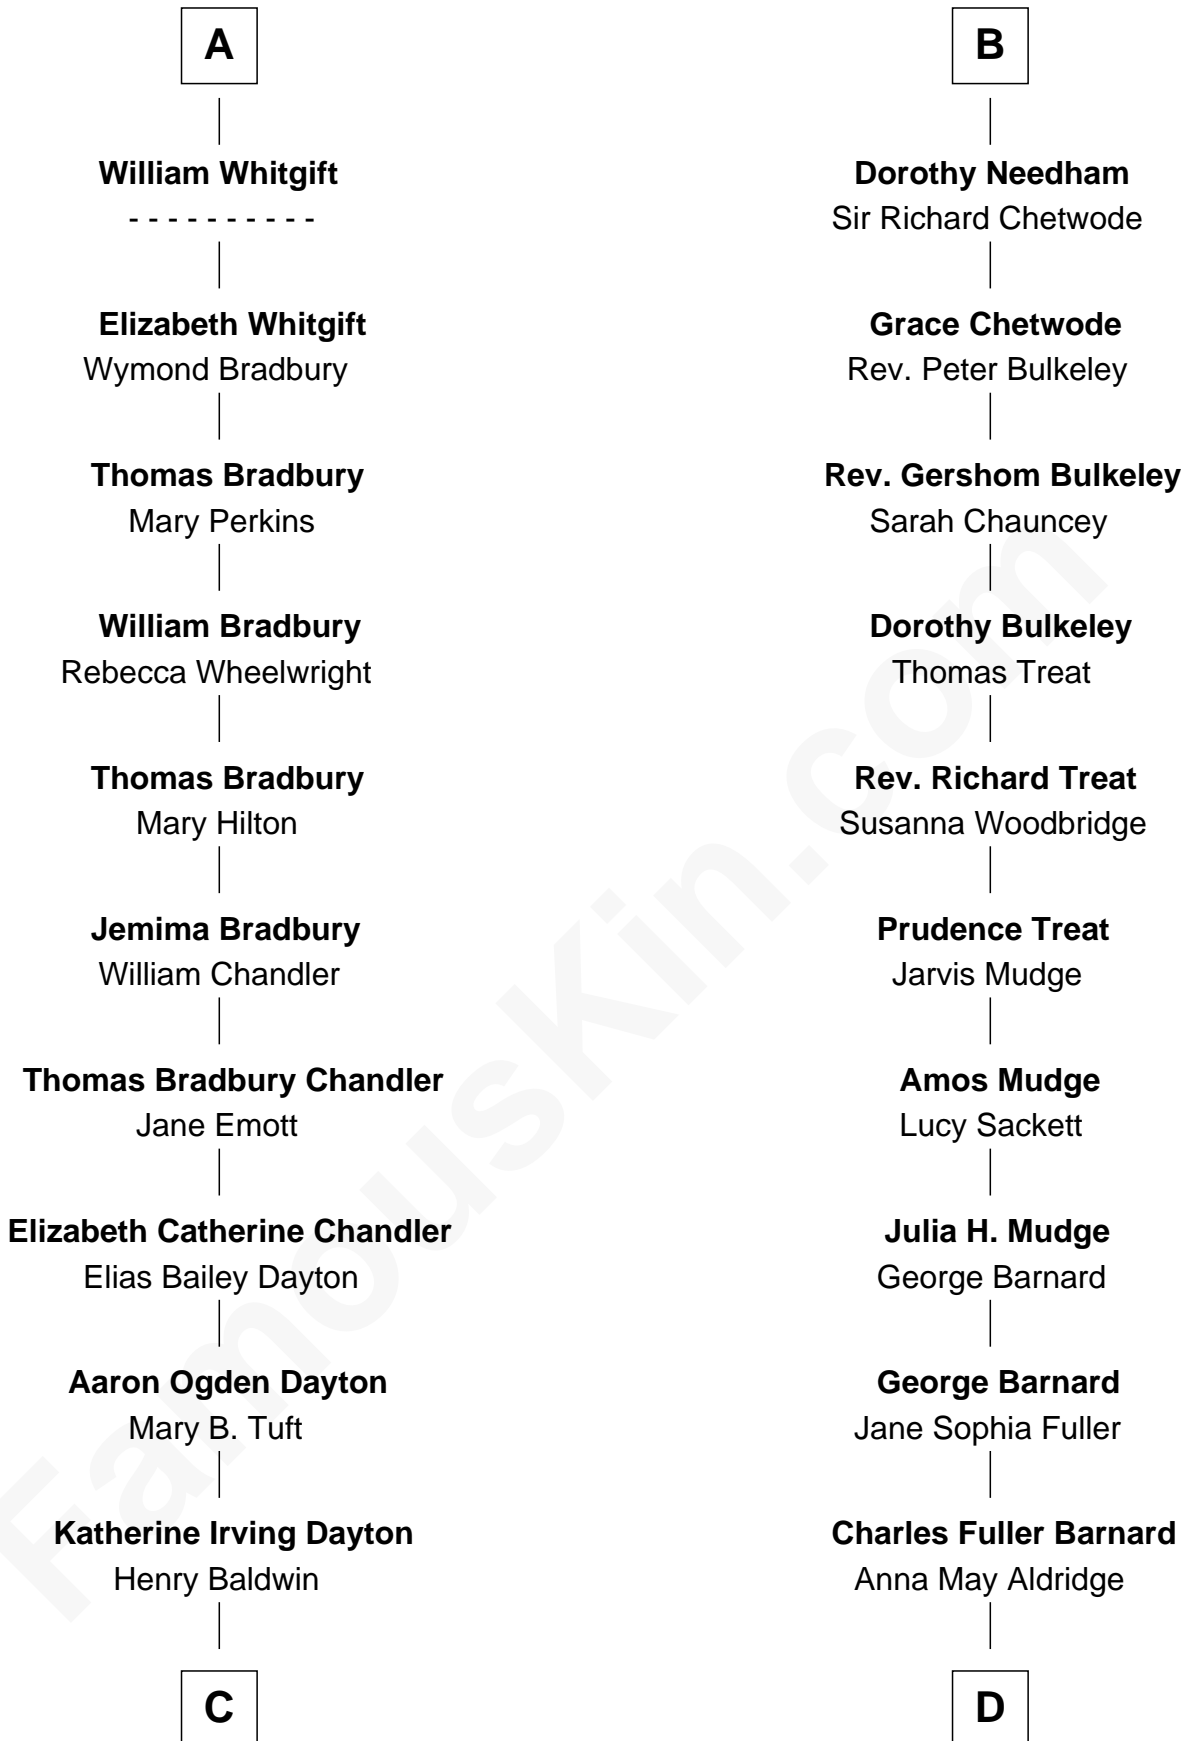

FamousKin.com
Relationship Chart of
Christopher Reeve
Movie Actor

18th cousin 2 times removed of

Dick Clark
Radio and TV Host

John de Welles
 Maud de Roos

John de Welles
 Eleanor de Mowbray

Anne de Welles
 James Butler

Eudo de Welles
 Maud de Greystoke

James Butler
 Joan Beauchamp

Sir Lionel de Welles
 Joan de Waterton

Elizabeth Butler
 John Talbot

Margaret de Welles
 Sir Thomas Dymoke

Sir Gilbert Talbot
 Audrey Cotton

Jane Dymoke
 John Fulnetby

Sir John Talbot
 Margaret Troutbeck

Katherine Fulnetby
 William Dynwell

Anne Talbot
 Thomas Needham

Anne Dynwell
 Henry Whitgift

Robert Needham
 Frances Aston

A

B

C