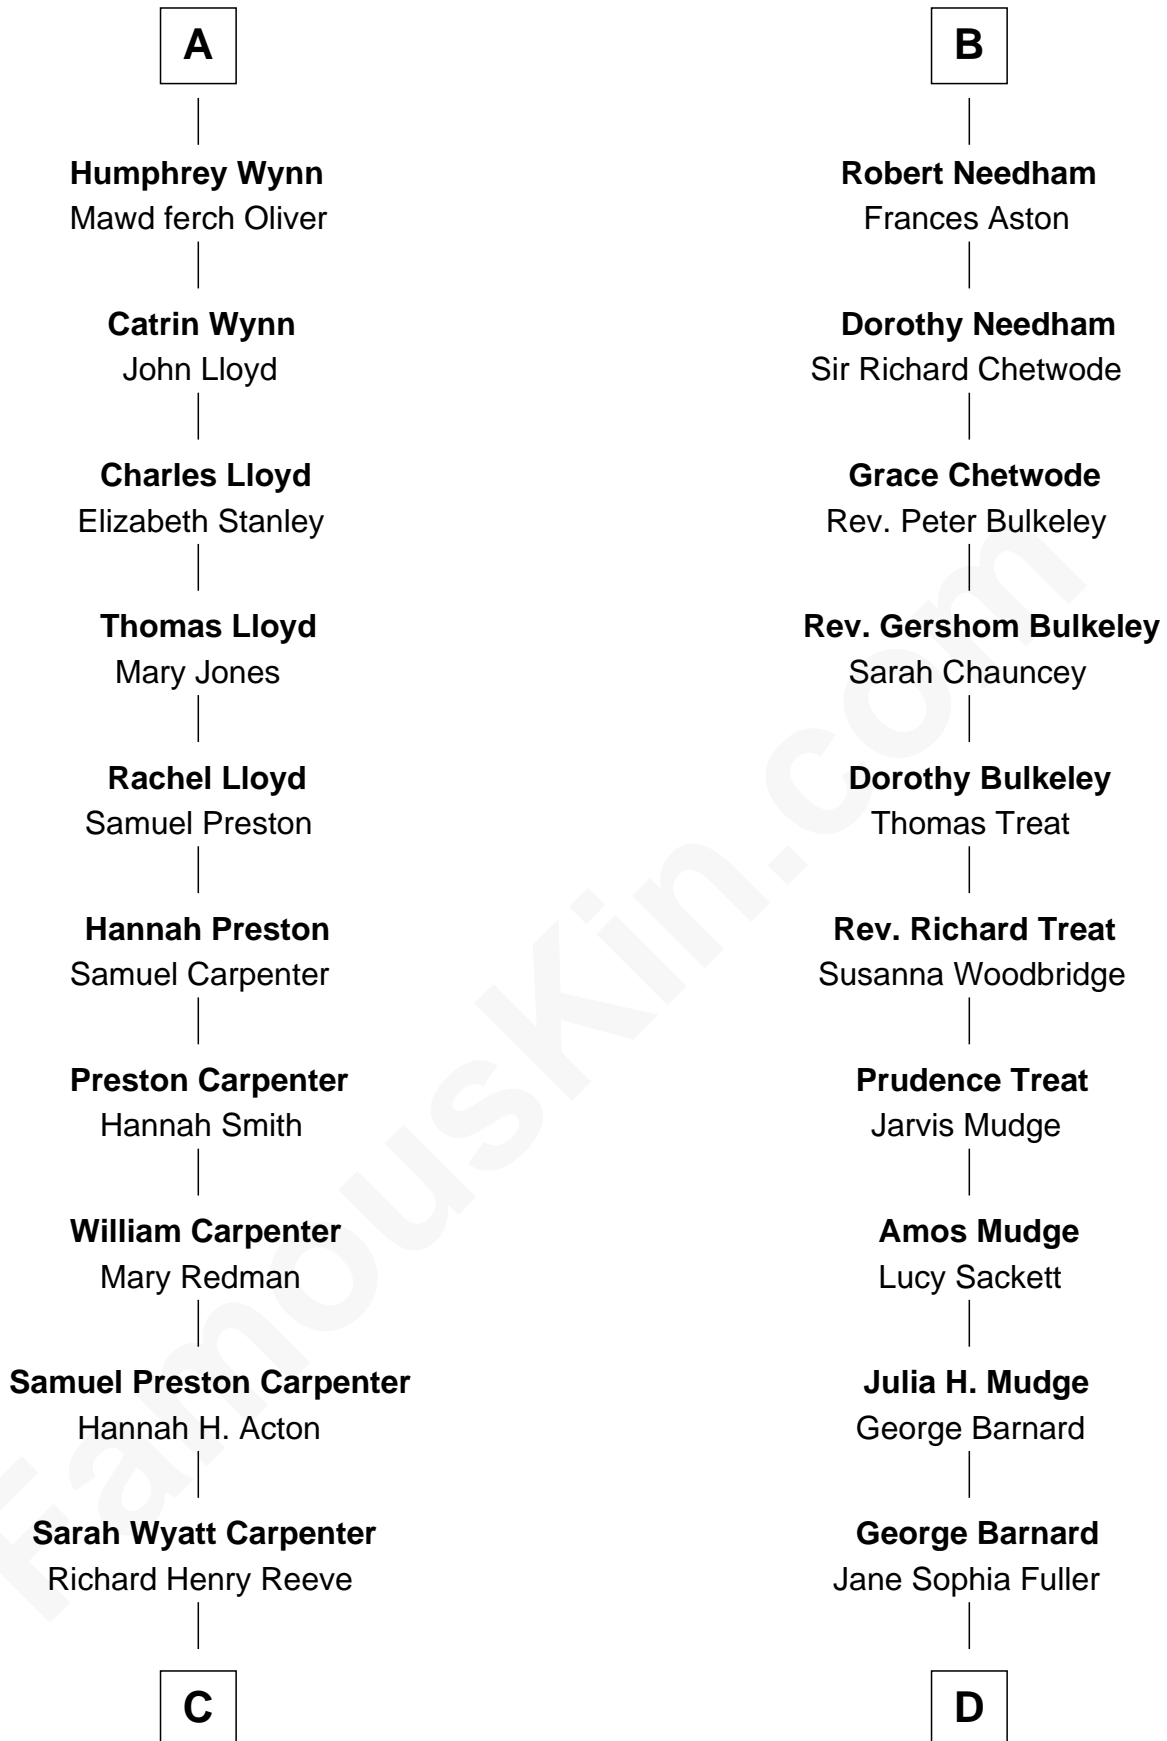

**FamousKin.com**  
**Relationship Chart of**  
**Christopher Reeve**  
*Movie Actor*

19th cousin 1 time removed of  
**Dick Clark**  
*Radio and TV Host*

**C**

**Augustus Henry Reeve**  
Margaretta Willis Baldwin

**Richard Henry Reeve**  
Anne Conrad D'Olier

**Franklin D'Olier Reeve**  
Barbara Pitney Lamb

**Christopher Reeve**  
*Movie Actor*

**D**

**Charles Fuller Barnard**  
Anna May Aldridge

**Julia Fuller Barnard**  
Richard Augustus Clark