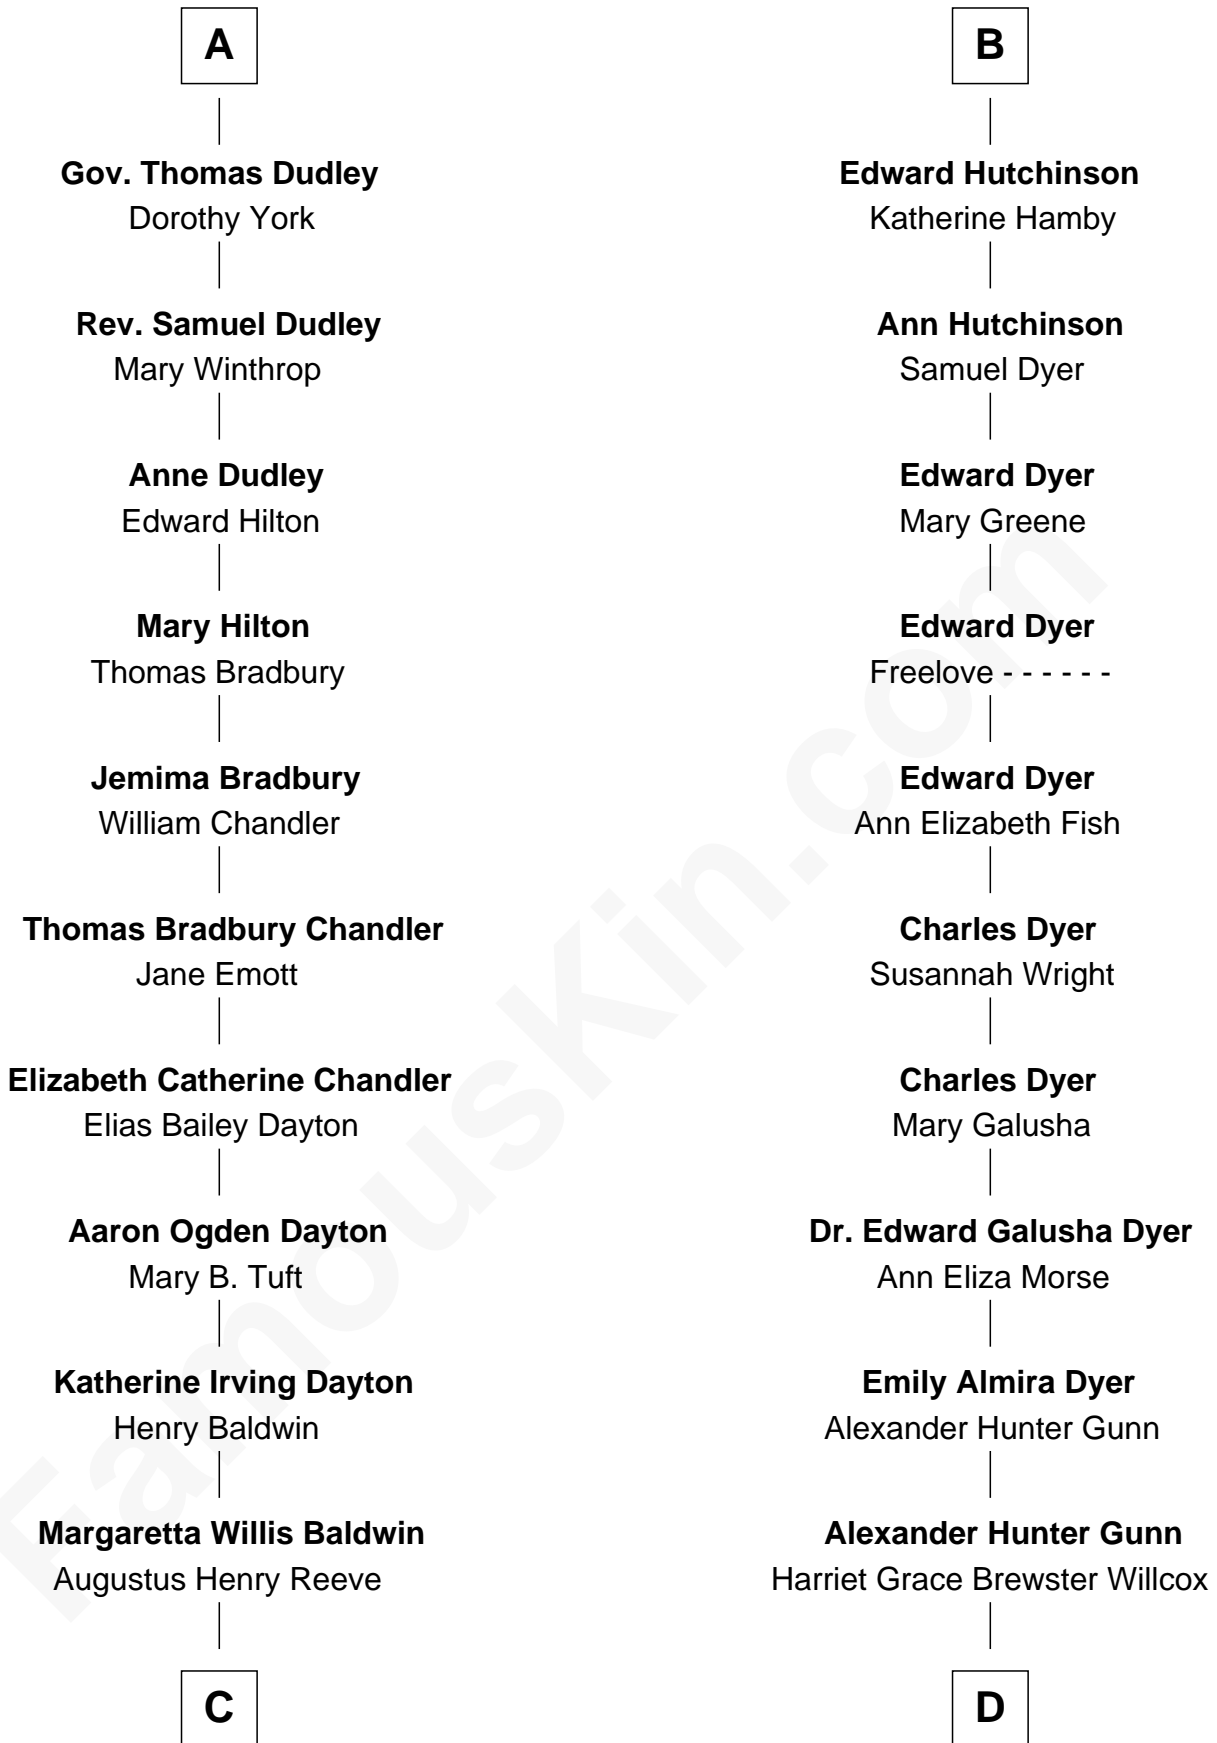

FamousKin.com Relationship Chart of

Christopher Reeve

Movie Actor

19th cousin of

Andrew Shue

TV Actor

Sir Walter Blount

Sancha de Ayala

Sir Thomas Blount

Margaret de Gresley

Sir Thomas Blount

Agnes Hawley

Anne Blount

William Marbury

Robert Marbury

Katherine Williamson

William Marbury

Agnes Lenton

Rev. Francis Marbury

Bridget Dryden

Anne Marbury

William Hutchinson

B

C