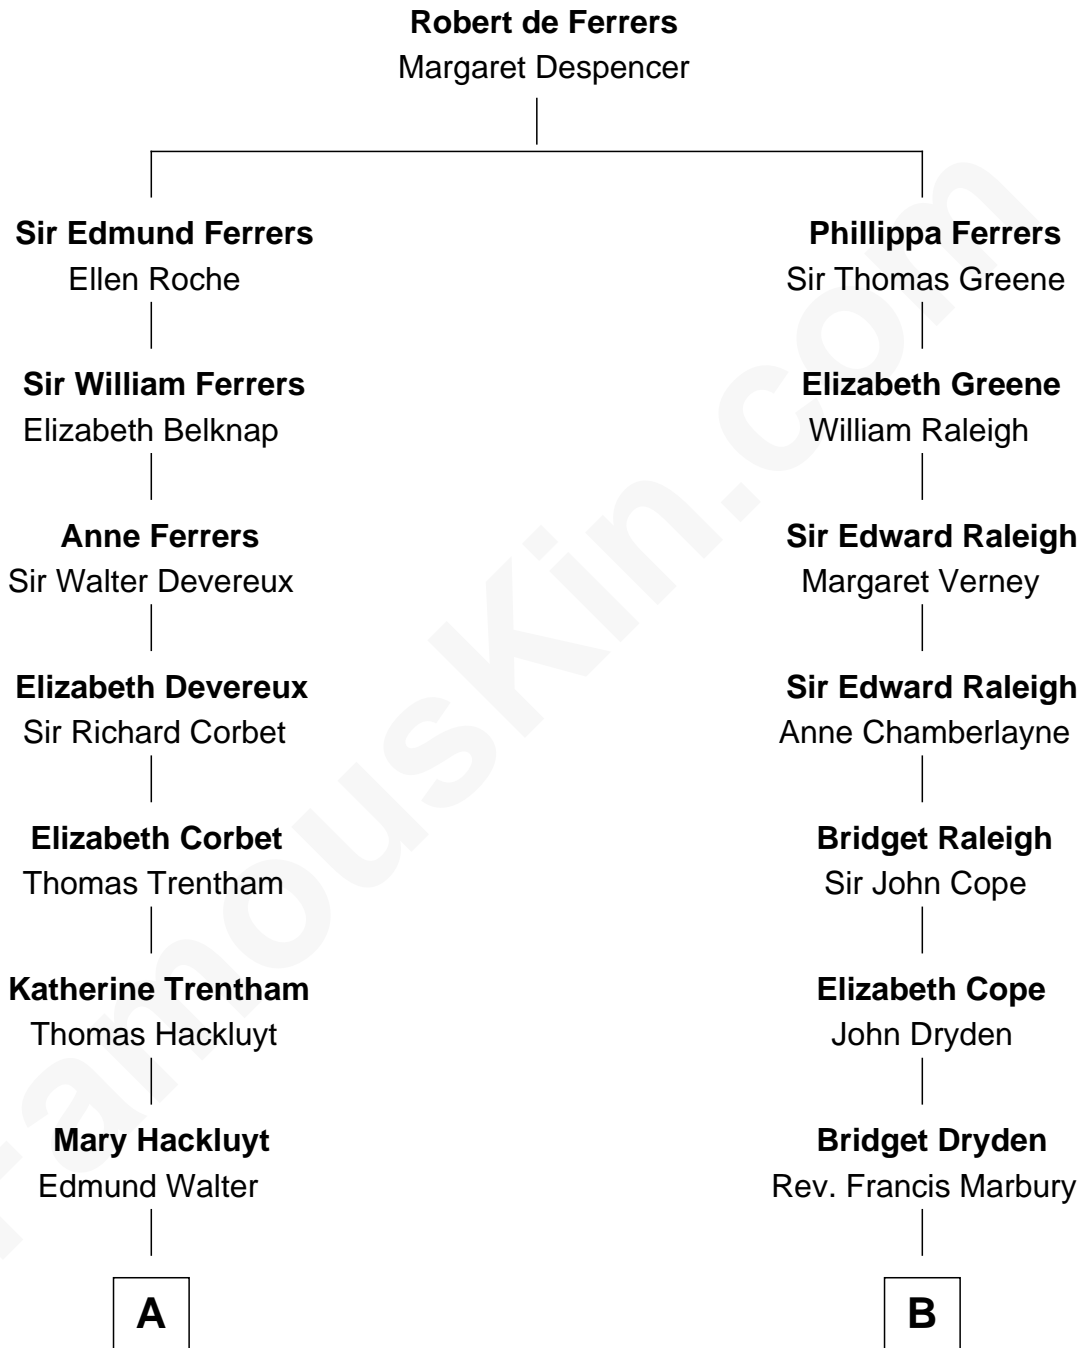

FamousKin.com
Relationship Chart of
Christopher Reeve
Movie Actor

19th cousin 1 time removed of
Andrew Shue
TV Actor

C

Richard Henry Reeve
Anne Conrad D'Olier

Franklin D'Olier Reeve
Barbara Pitney Lamb

Christopher Reeve
Movie Actor

D

Alexander Hunter Gunn
Harriet Grace Brewster Willcox

Mary Brewster Gunn
Adoniram Judson Wells

Anne Brewster Wells
James William Shue

Andrew Shue
TV Actor

FamousKin.com