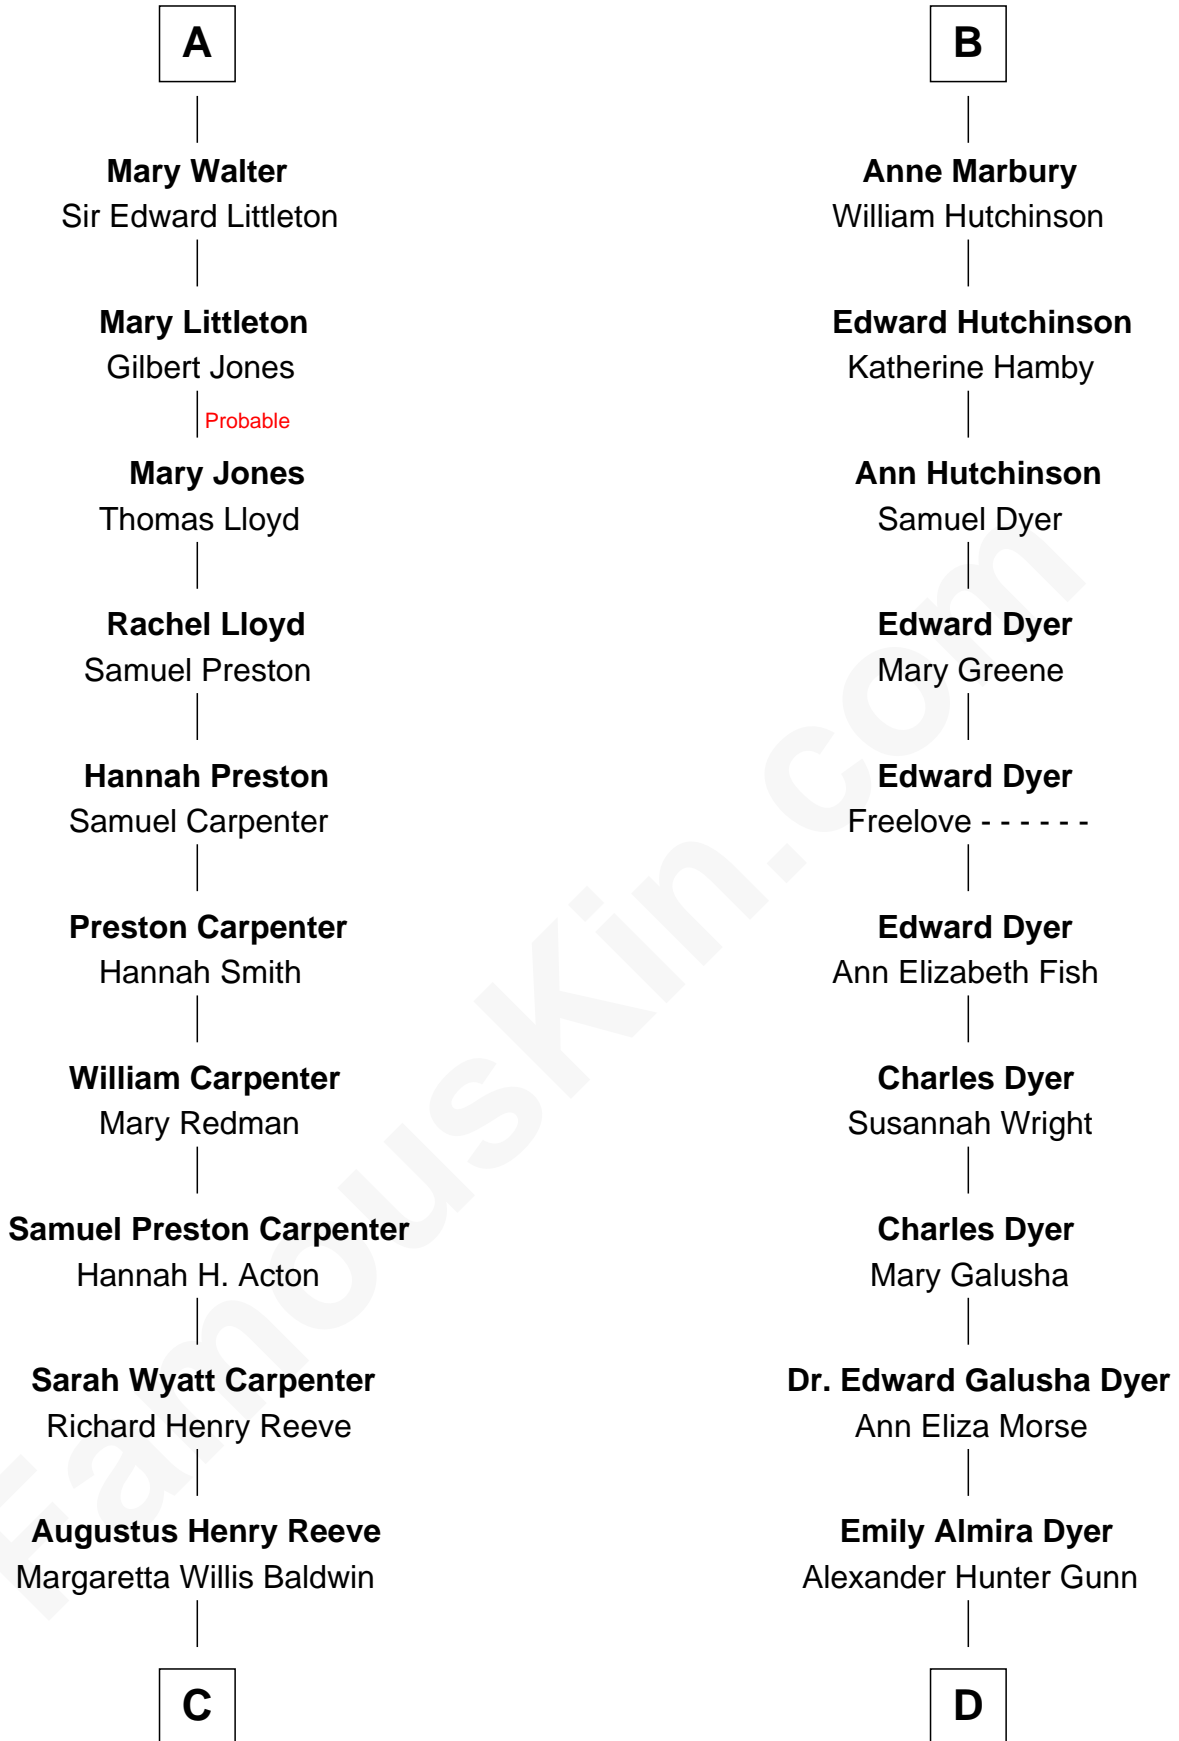

FamousKin.com
Relationship Chart of
Christopher Reeve
Movie Actor

19th cousin 1 time removed of
Andrew Shue
TV Actor

C

Richard Henry Reeve
Anne Conrad D'Olier

Franklin D'Olier Reeve
Barbara Pitney Lamb

Christopher Reeve
Movie Actor

D

Alexander Hunter Gunn
Harriet Grace Brewster Willcox

Mary Brewster Gunn
Adoniram Judson Wells

Anne Brewster Wells
James William Shue

Andrew Shue
TV Actor

FamousKin.com