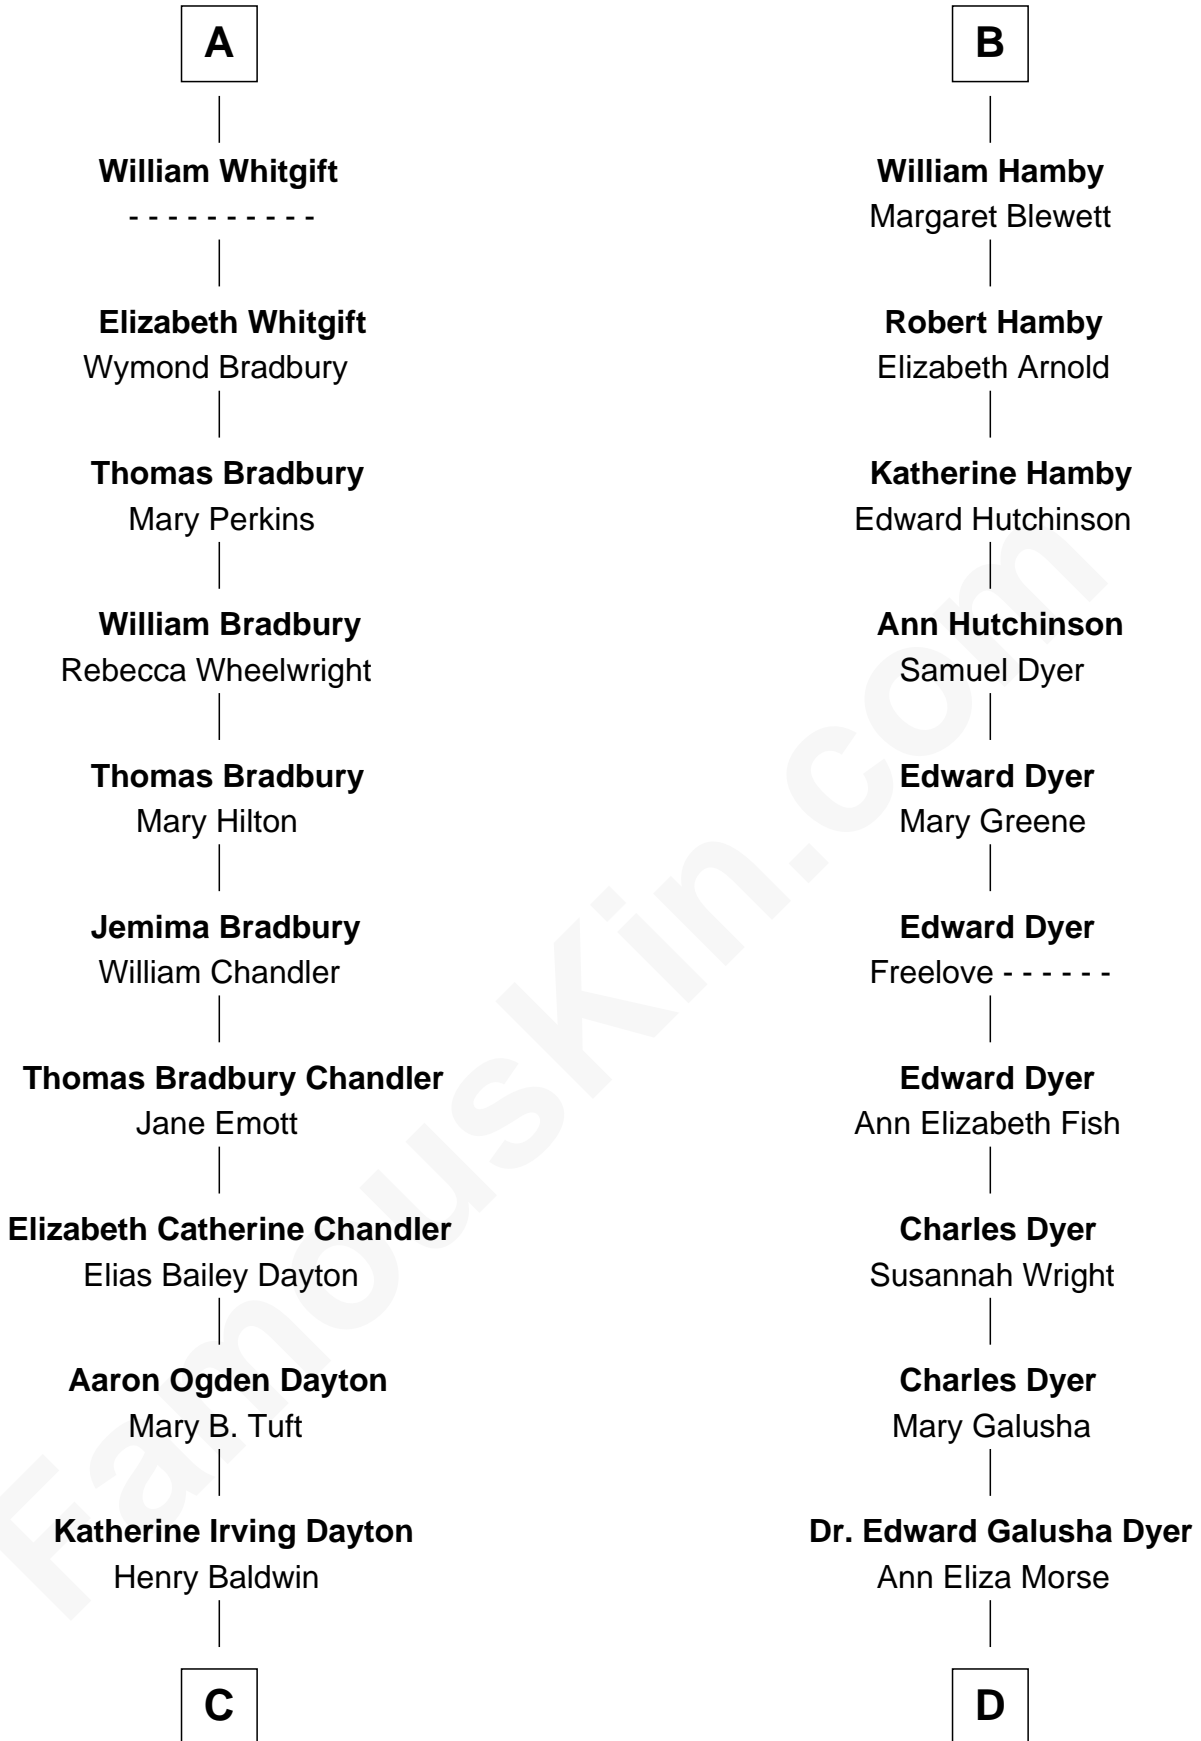

FamousKin.com
Relationship Chart of
Christopher Reeve
Movie Actor

20th cousin 1 time removed of

Andrew Shue
TV Actor

John de Welles
Maud de Roos

John de Welles
Eleanor de Mowbray

Eudo de Welles
Maud de Greystoke

Margaret Freville
Sir Hugh Willoughby

Margery Willoughby
Sir Godfrey Hilton

Elizabeth Hilton
Richard Thimbleby

Anne Thimbleby
John Booth

Eleanor Booth
Edward Hamby

B

C

Margaretta Willis Baldwin