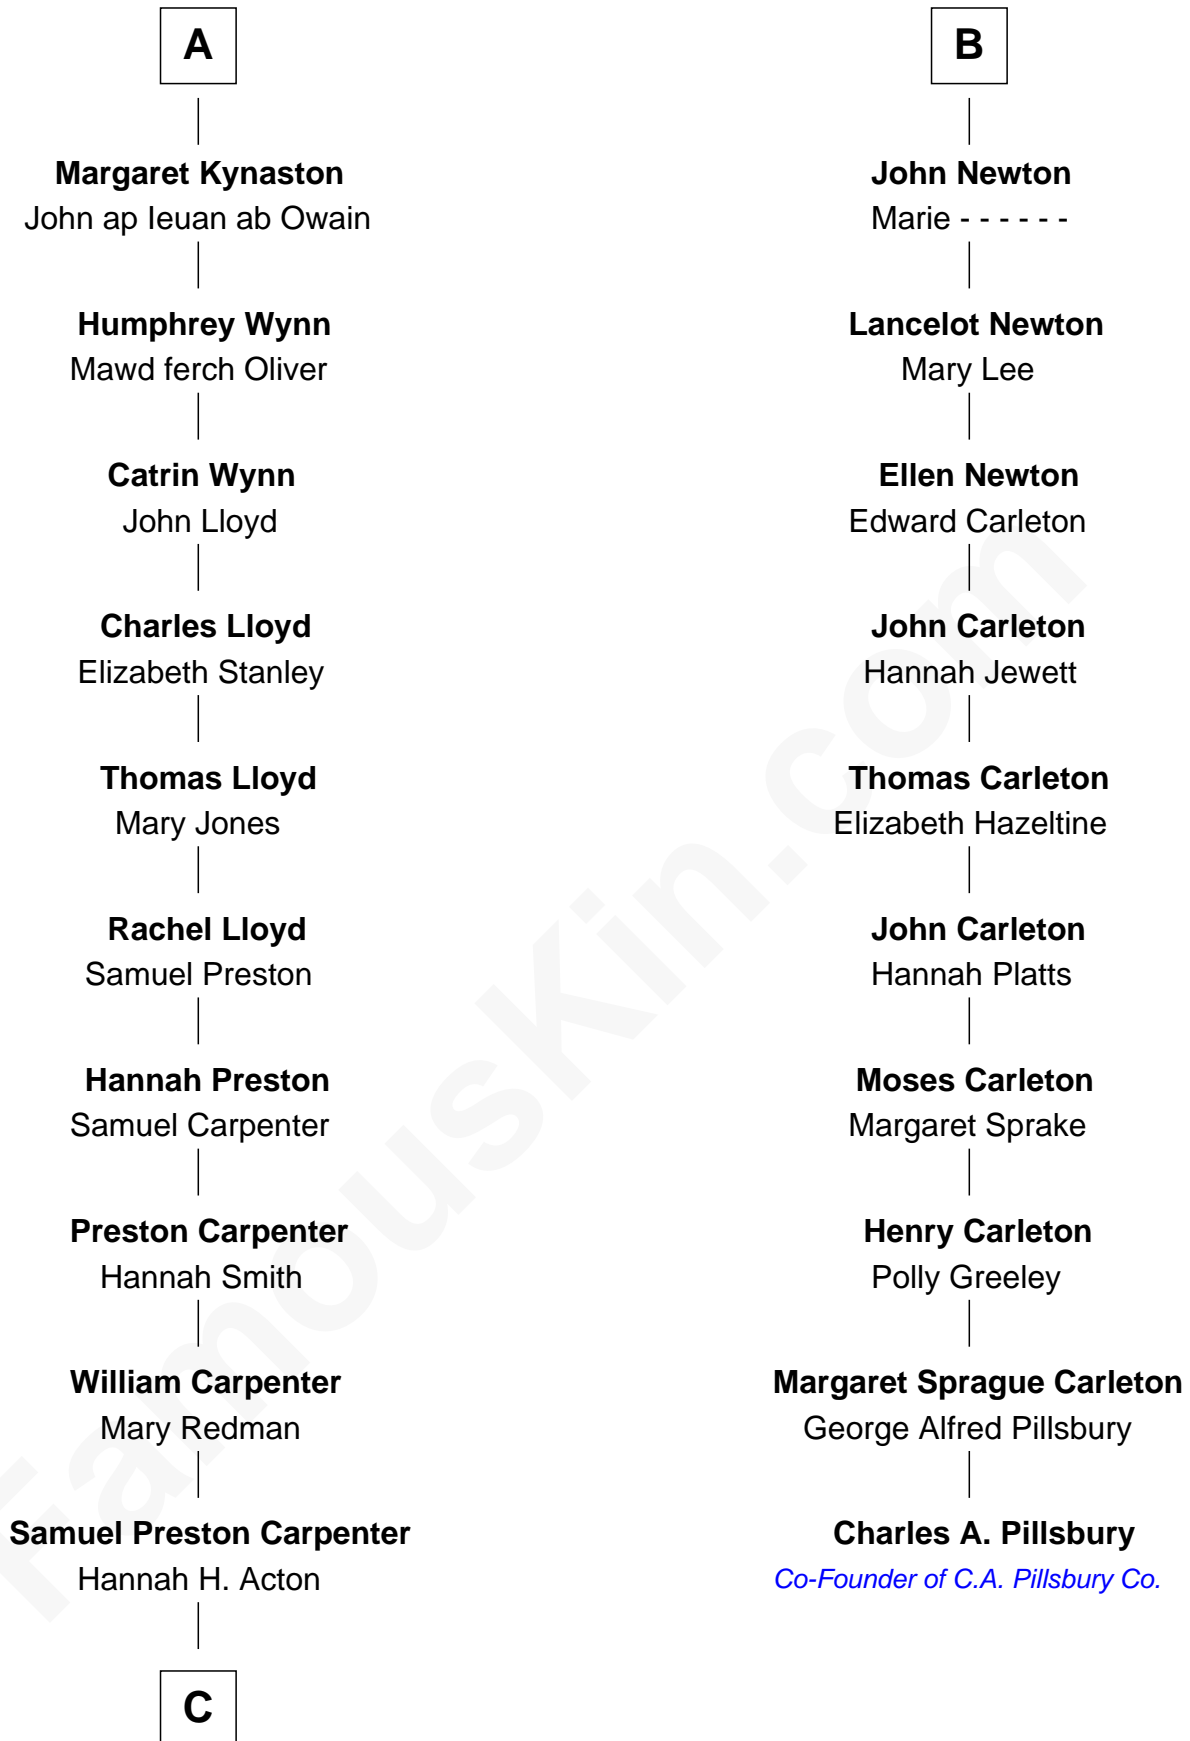

FamousKin.com
Relationship Chart of
Christopher Reeve
Movie Actor

16th cousin 5 times removed of

Charles A. Pillsbury
Co-Founder of C.A. Pillsbury Co.

C

—
Sarah Wyatt Carpenter

Richard Henry Reeve

—
Augustus Henry Reeve

Margaretta Willis Baldwin

—
Richard Henry Reeve

Anne Conrad D'Olier

—
Franklin D'Olier Reeve

Barbara Pitney Lamb

—
Christopher Reeve

Movie Actor

FamousKin.com