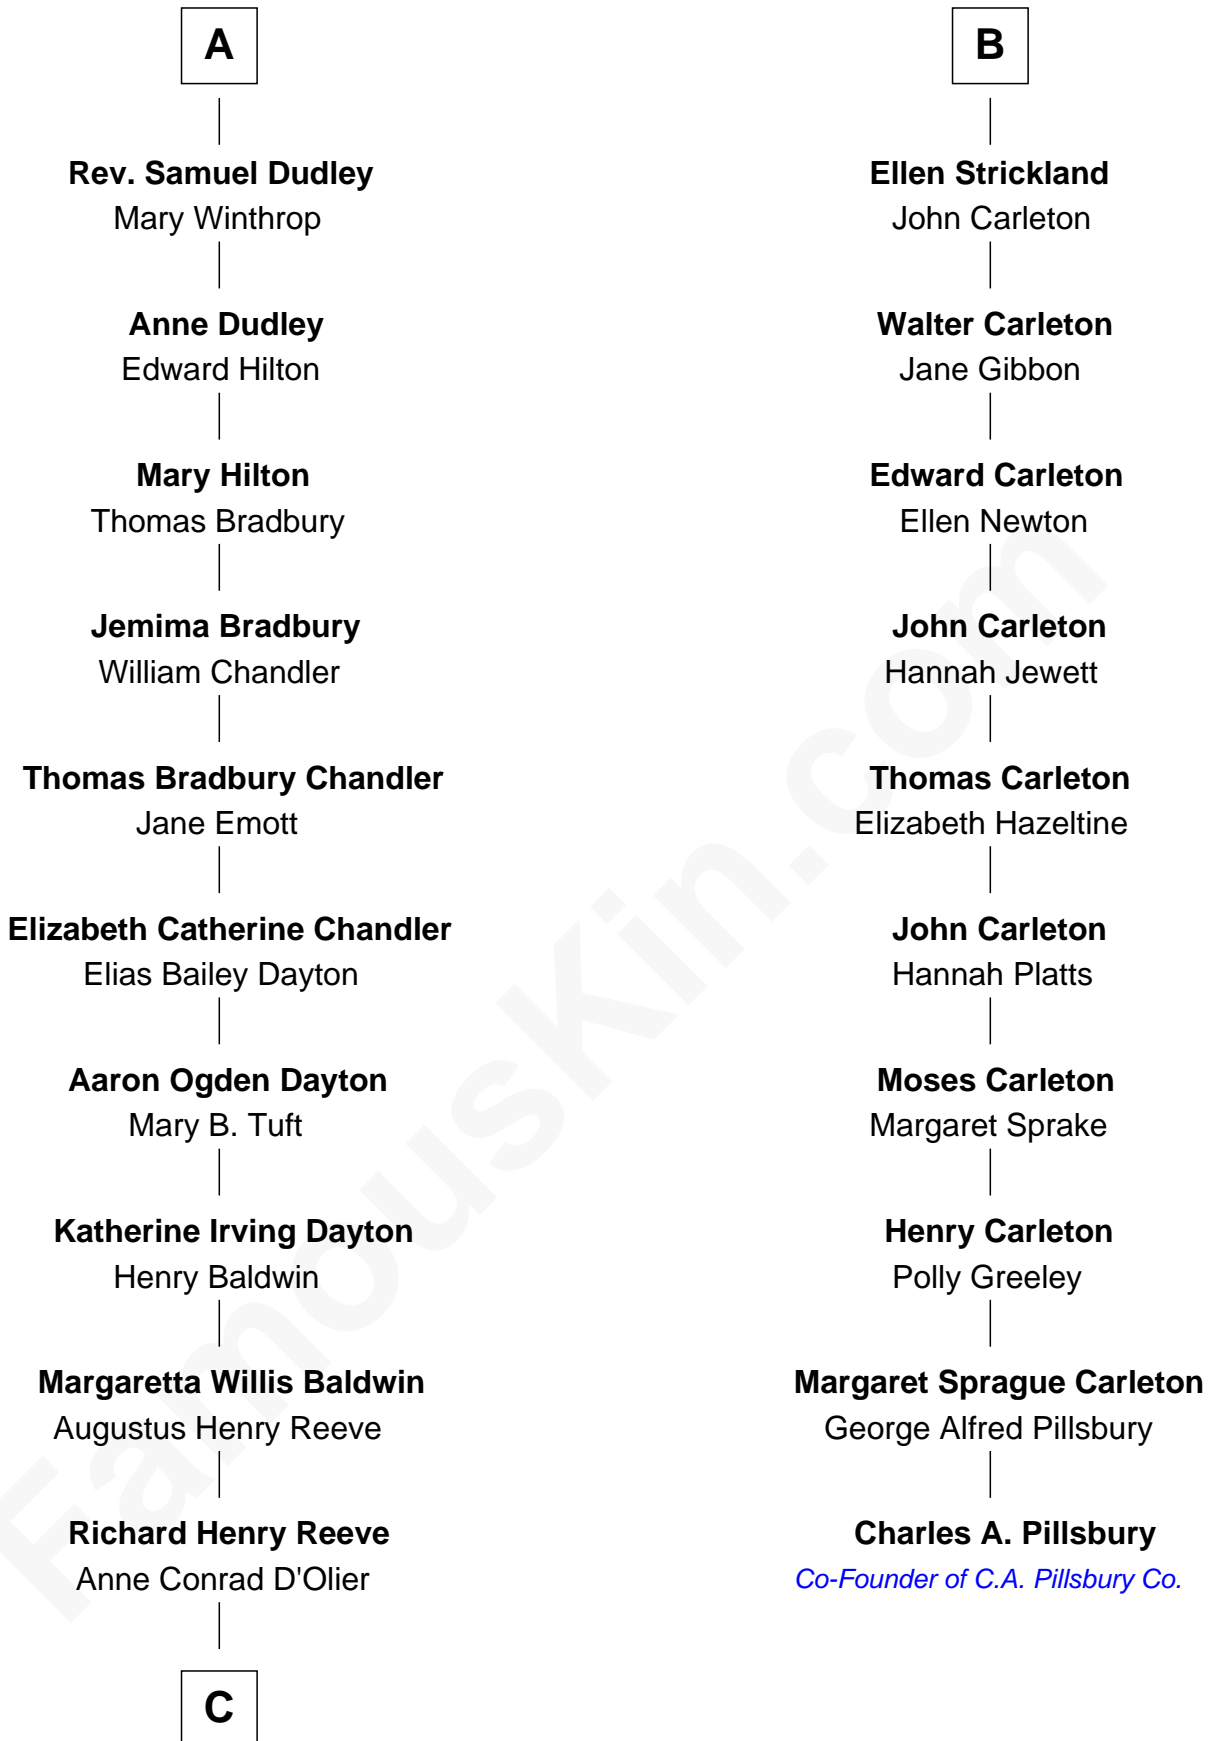

**FamousKin.com**  
**Relationship Chart of**  
**Christopher Reeve**  
*Movie Actor*

16th cousin 2 times removed of

**Charles A. Pillsbury**  
*Co-Founder of C.A. Pillsbury Co.*

**C**

**Franklin D'Olier Reeve**

Barbara Pitney Lamb

**Christopher Reeve**

*Movie Actor*

FamousKin.com