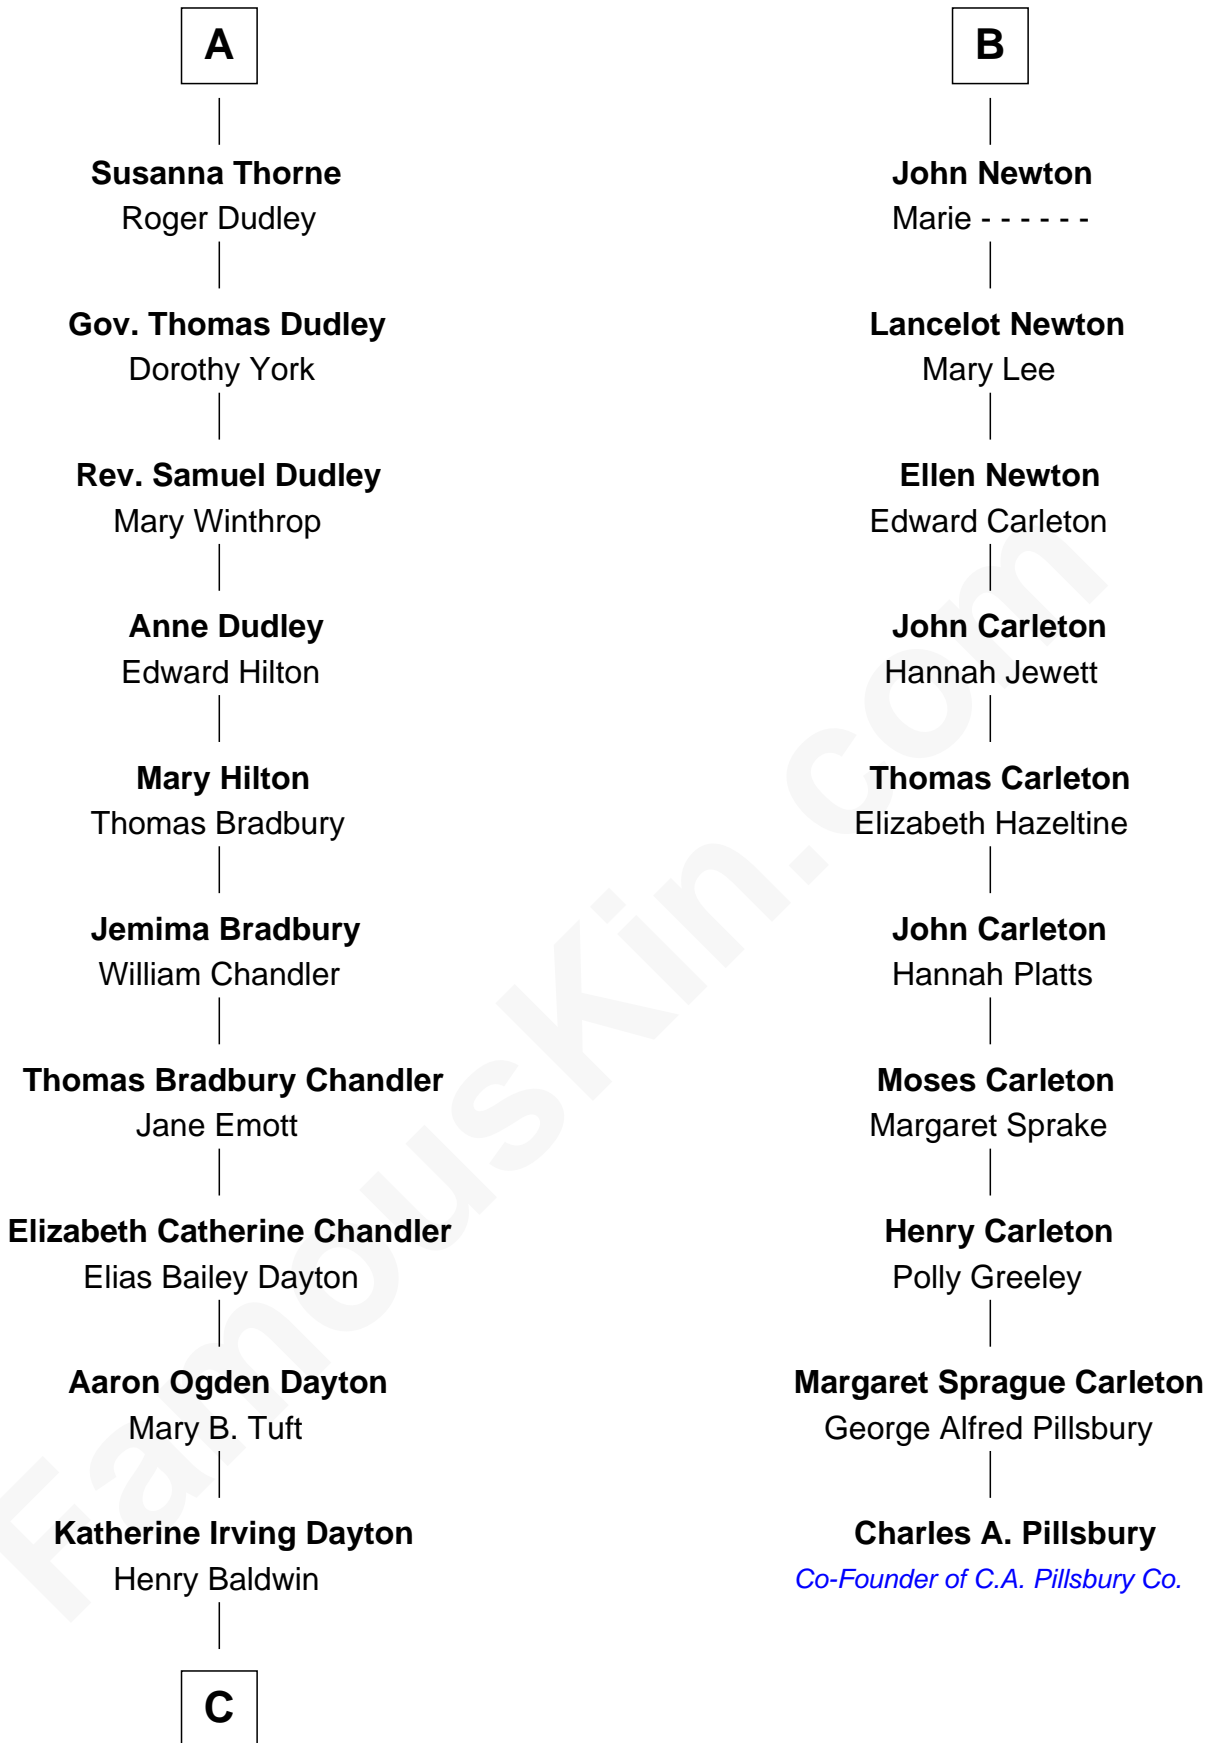

FamousKin.com
Relationship Chart of
Christopher Reeve
Movie Actor

16th cousin 4 times removed of

Charles A. Pillsbury
Co-Founder of C.A. Pillsbury Co.

C

—
Margaretta Willis Baldwin

Augustus Henry Reeve

—
Richard Henry Reeve

Anne Conrad D'Olier

—
Franklin D'Olier Reeve

Barbara Pitney Lamb

—
Christopher Reeve

Movie Actor