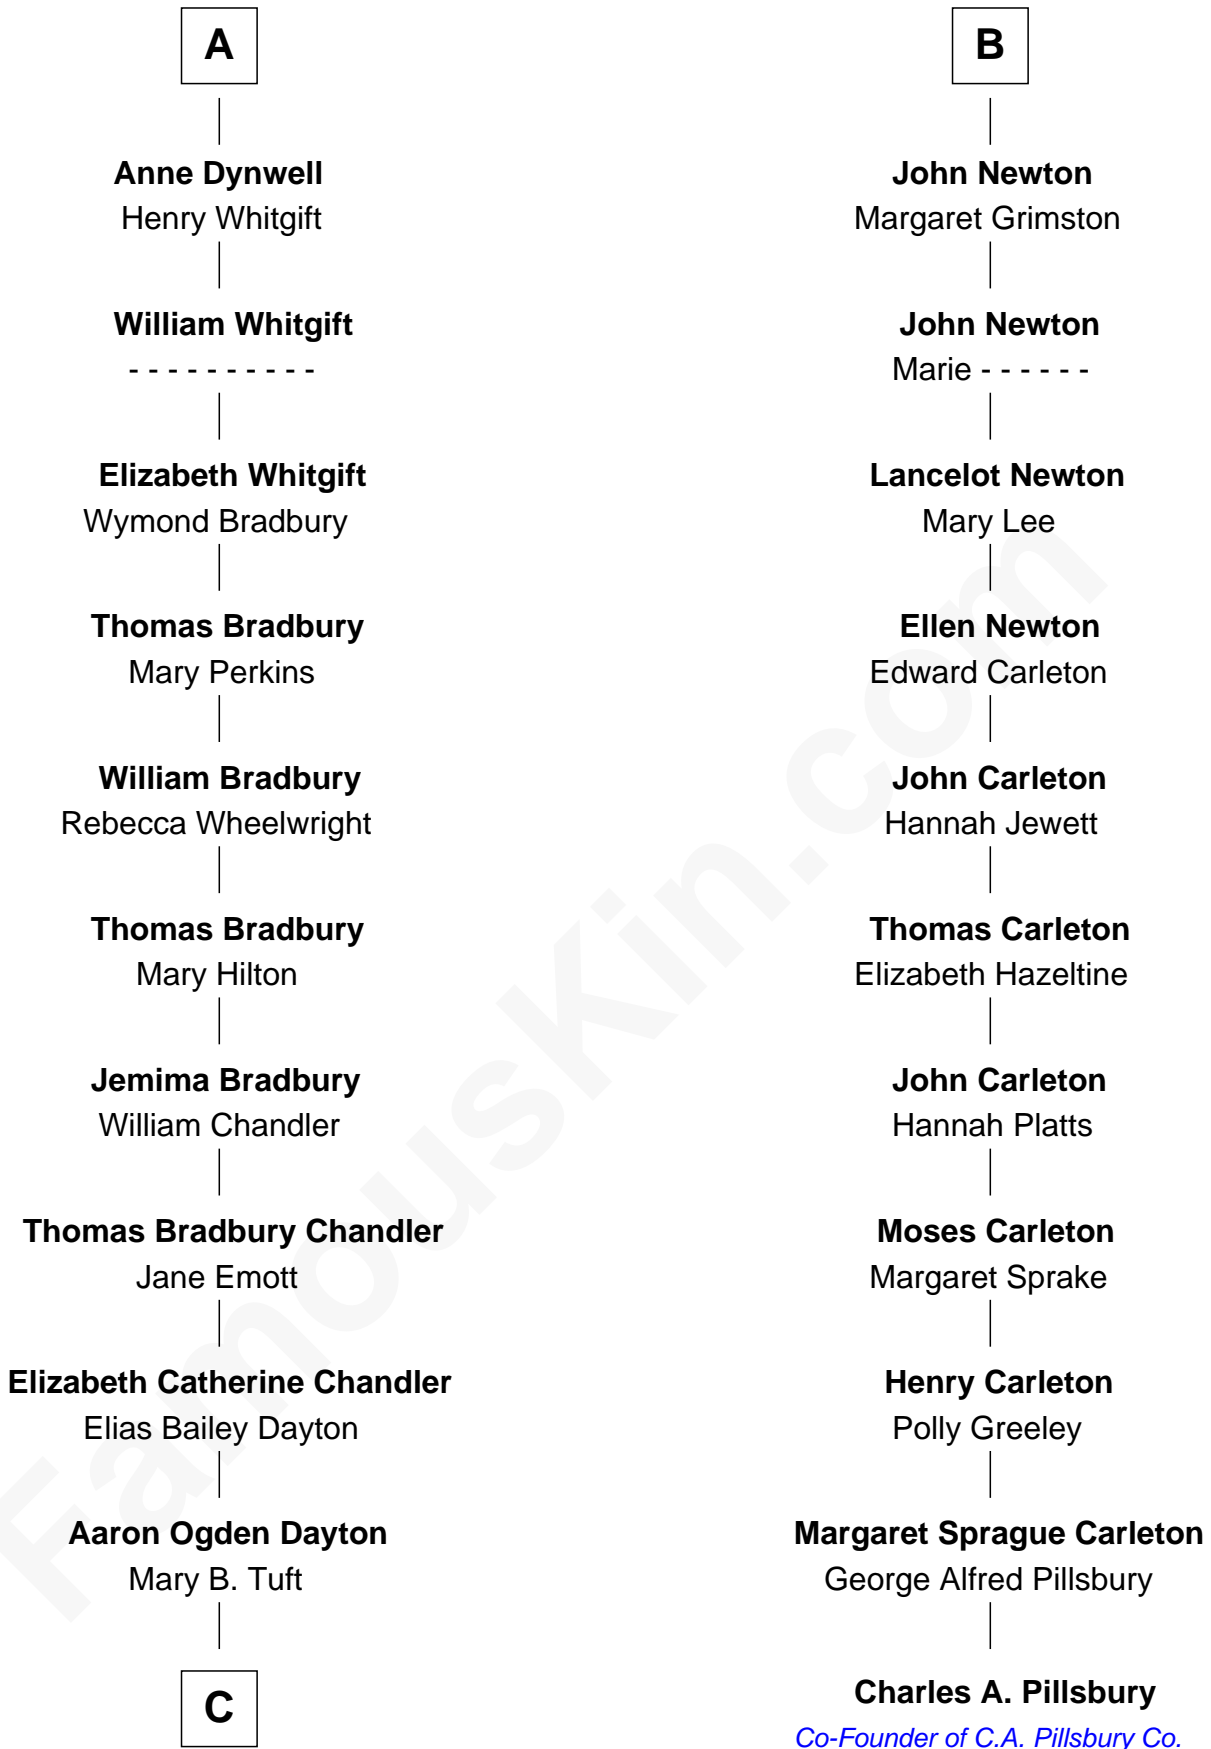

FamousKin.com
Relationship Chart of
Christopher Reeve
Movie Actor

17th cousin 4 times removed of

Charles A. Pillsbury
Co-Founder of C.A. Pillsbury Co.

C

Katherine Irving Dayton

Henry Baldwin

Margaretta Willis Baldwin