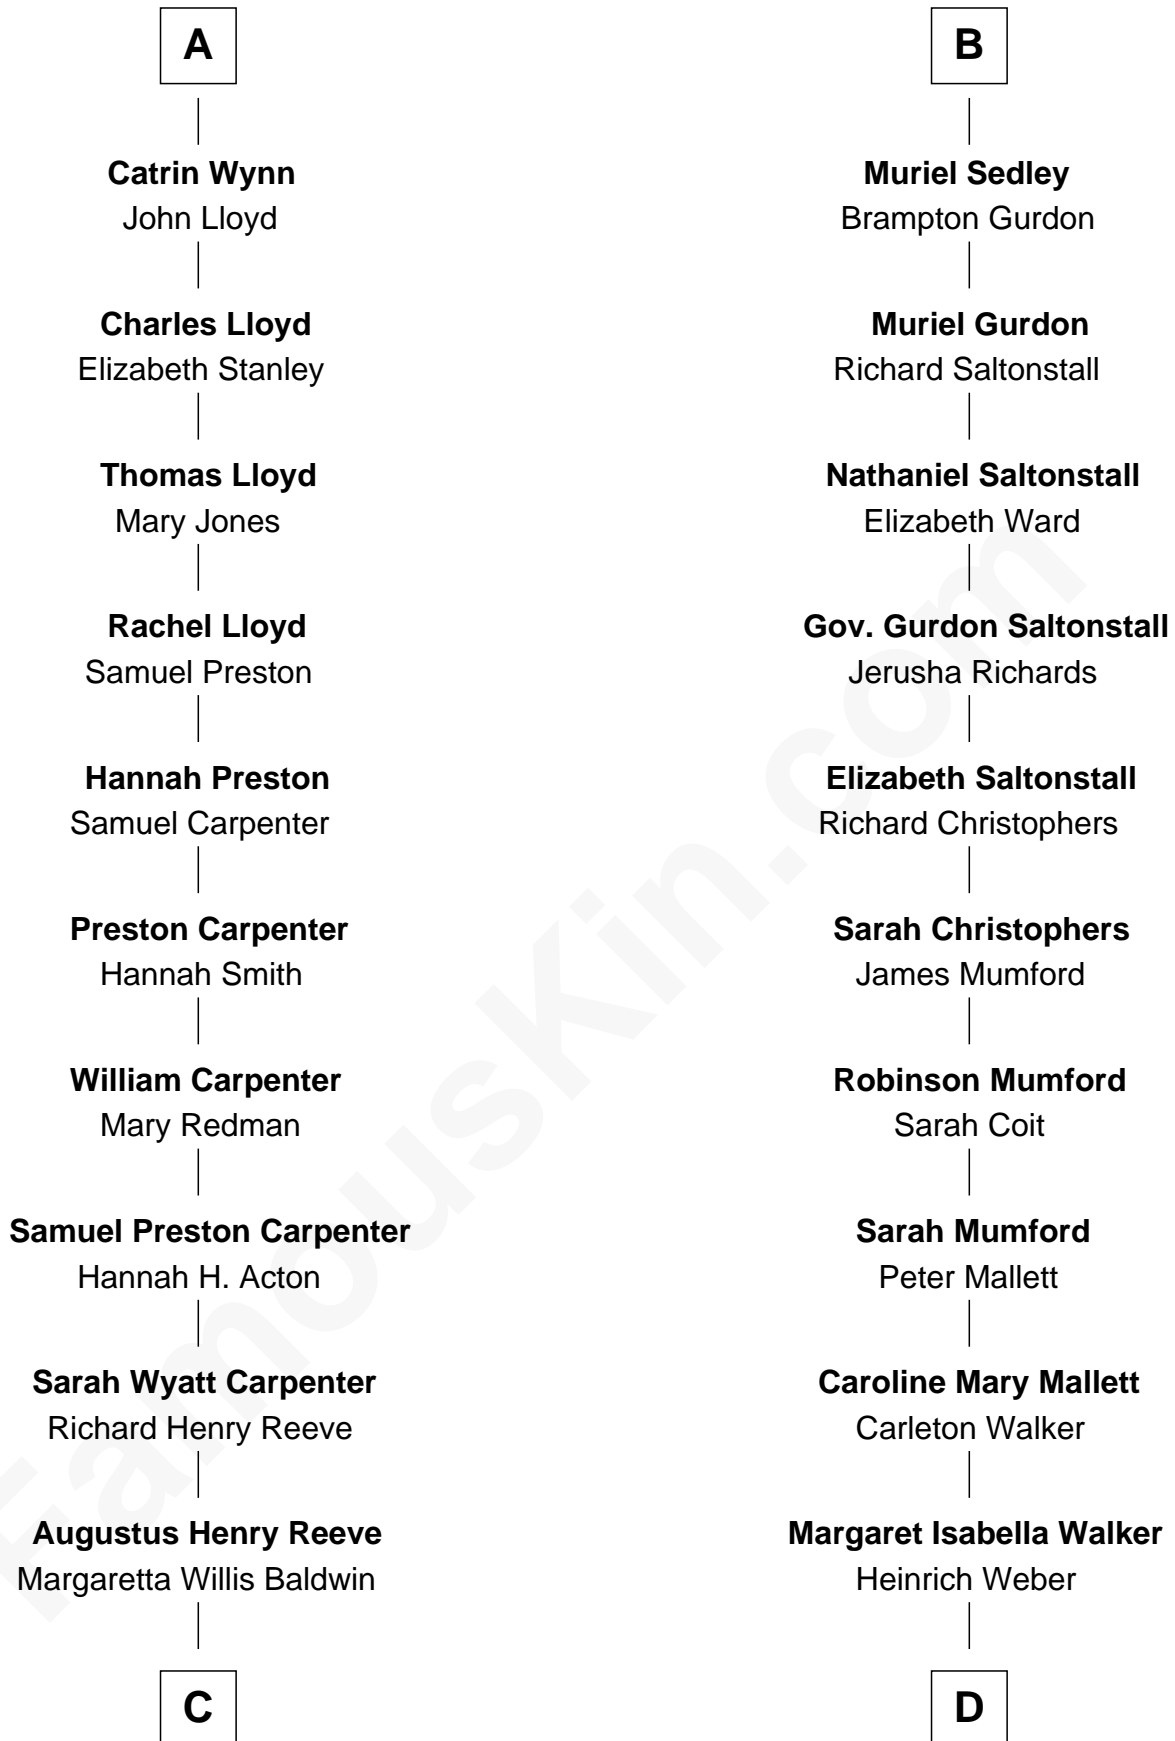

FamousKin.com
Relationship Chart of
Christopher Reeve
Movie Actor

19th cousin 1 time removed of
Carly Fiorina
CEO of Hewlett-Packard

C

Richard Henry Reeve
Anne Conrad D'Olier

Franklin D'Olier Reeve
Barbara Pitney Lamb