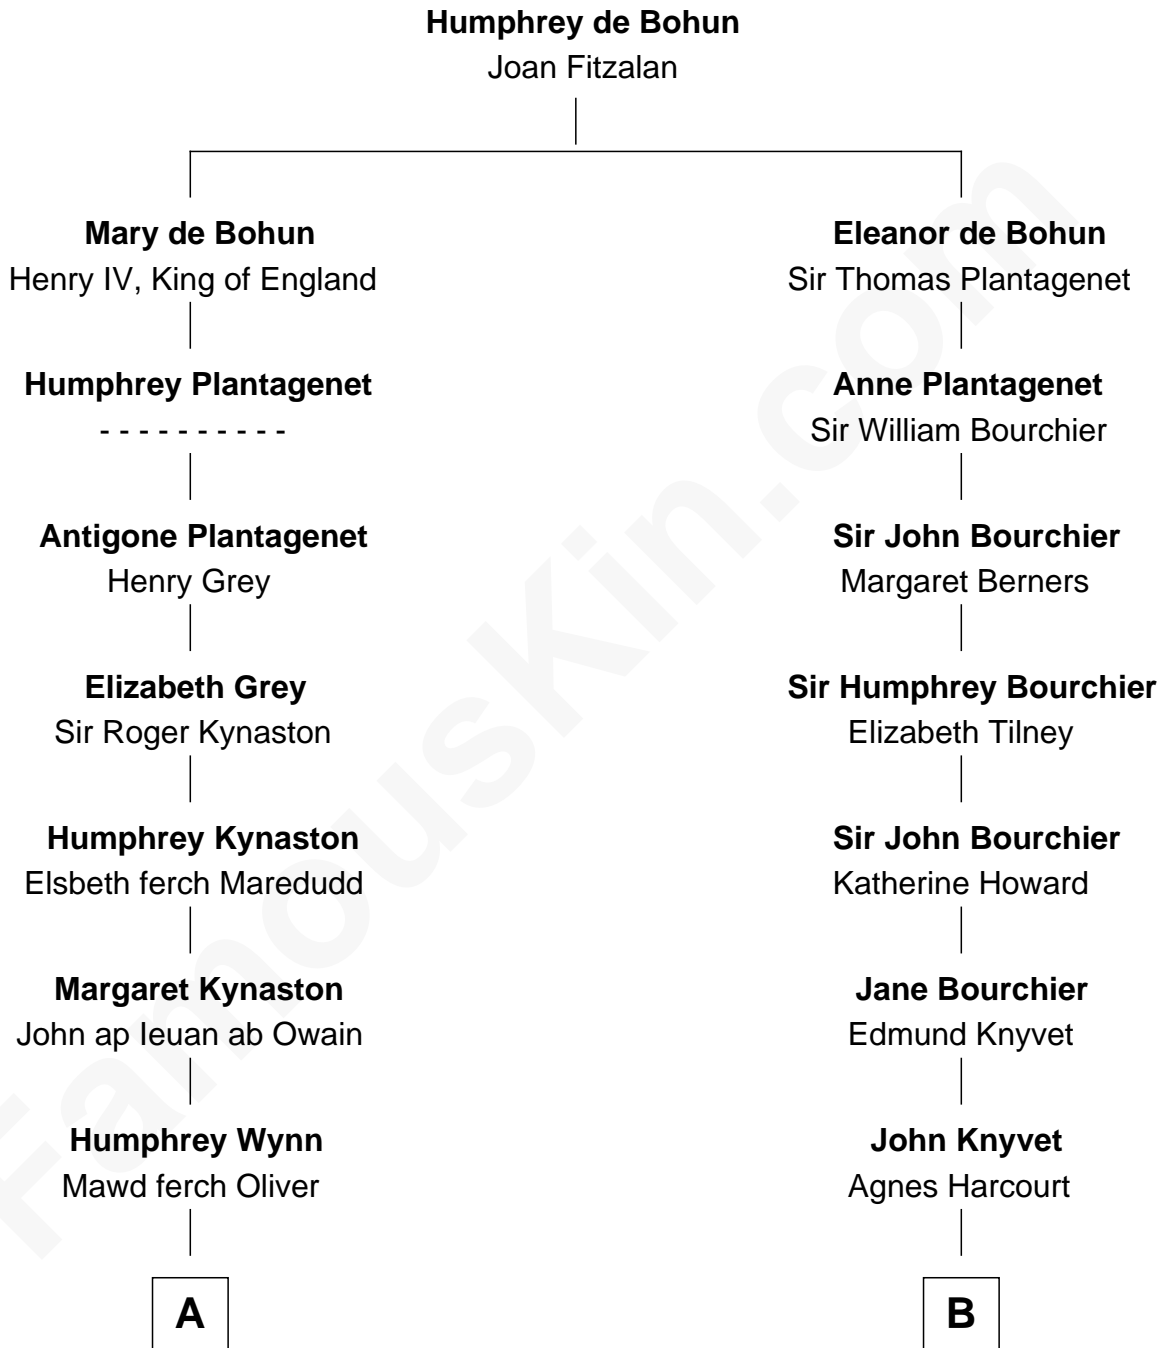

**FamousKin.com**  
**Relationship Chart of**  
**Christopher Reeve**  
*Movie Actor*

19th cousin 2 times removed of  
**Carly Fiorina**  
*CEO of Hewlett-Packard*

**C**

**Richard Henry Reeve**  
Anne Conrad D'Olier

**Franklin D'Olier Reeve**  
Barbara Pitney Lamb

**Christopher Reeve**  
*Movie Actor*

**D**

**Margaret Isabella Walker**  
Heinrich Weber

**John Walker Weber**  
Maude Graves

**Cara Carleton Weber**  
Harold Marvin Sneed