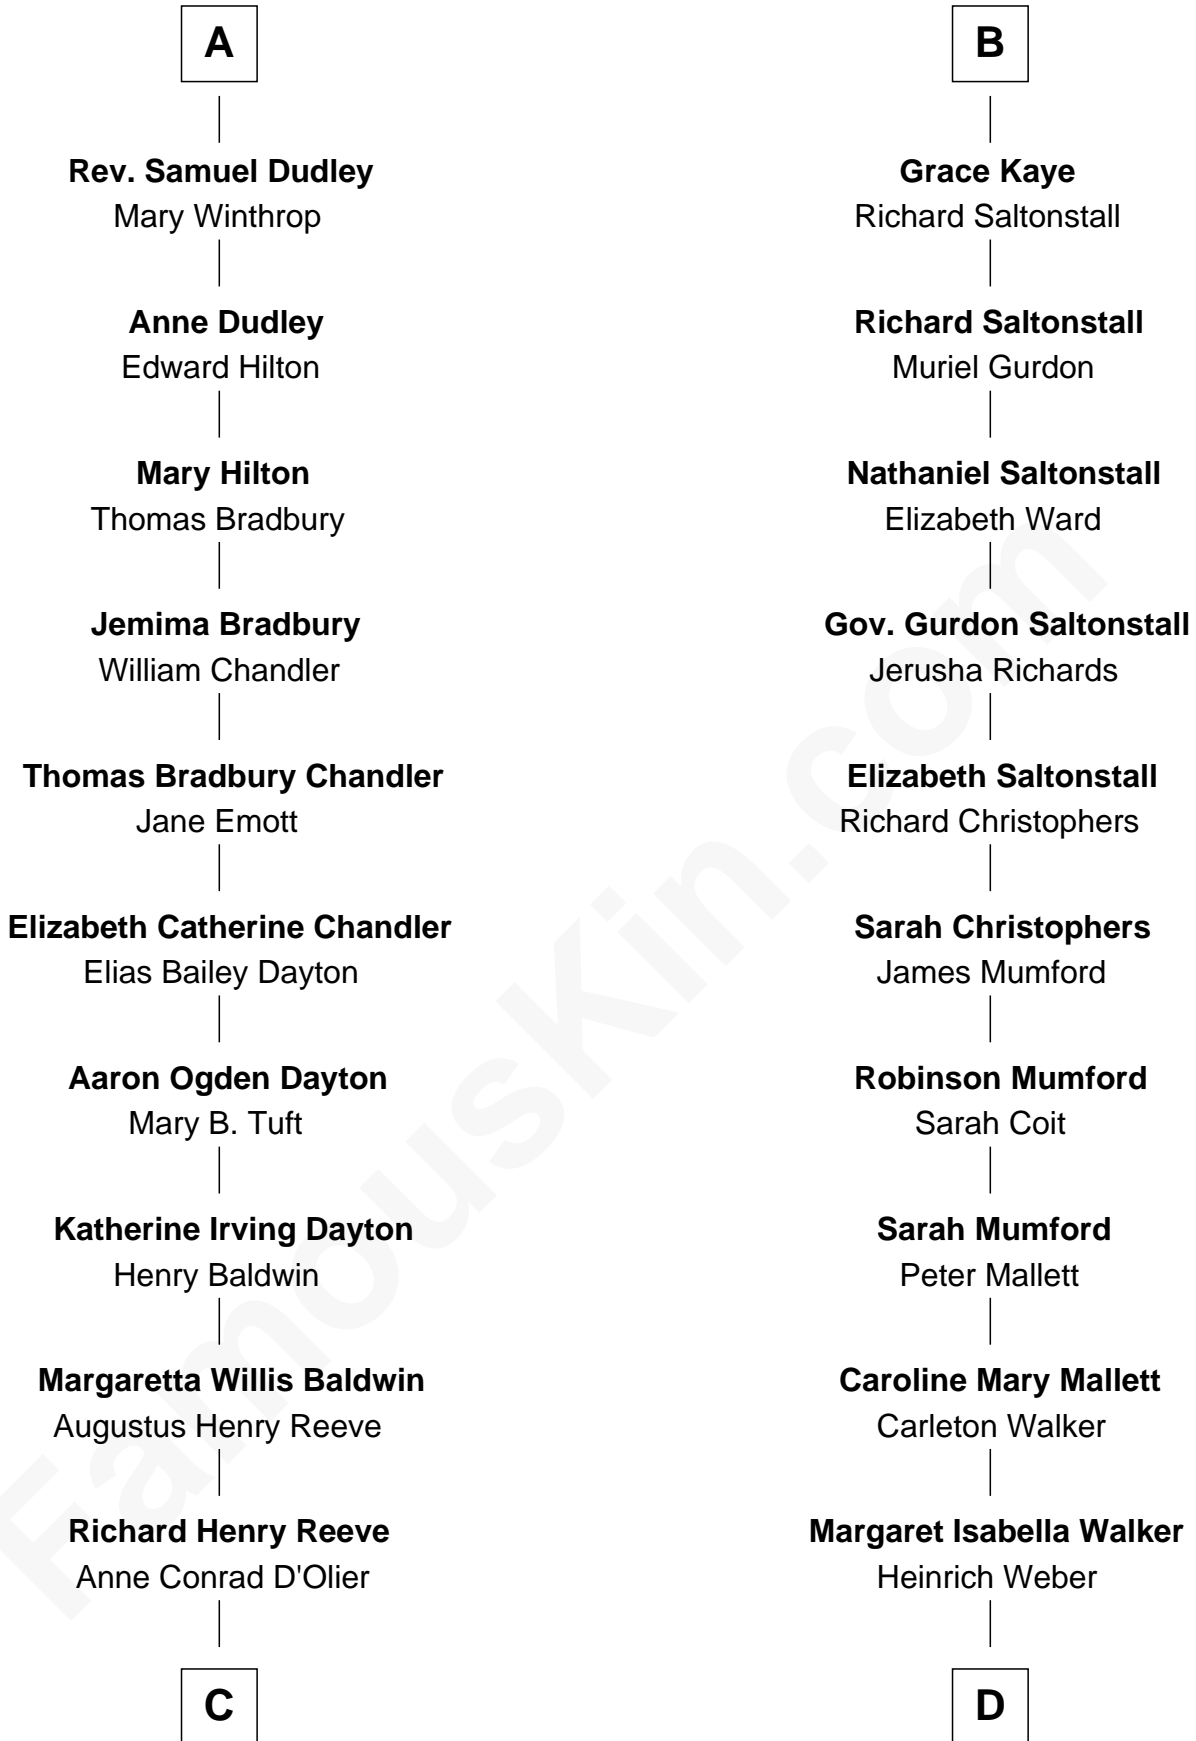

FamousKin.com
Relationship Chart of
Christopher Reeve
Movie Actor

18th cousin 2 times removed of
Carly Fiorina
CEO of Hewlett-Packard

C

Franklin D'Olier Reeve

Barbara Pitney Lamb

Christopher Reeve

Movie Actor

D

John Walker Weber

Maude Graves

Cara Carleton Weber

Harold Marvin Sneed

Joseph Tyree Sneed

Madelon Montross Juergens

Carly Fiorina