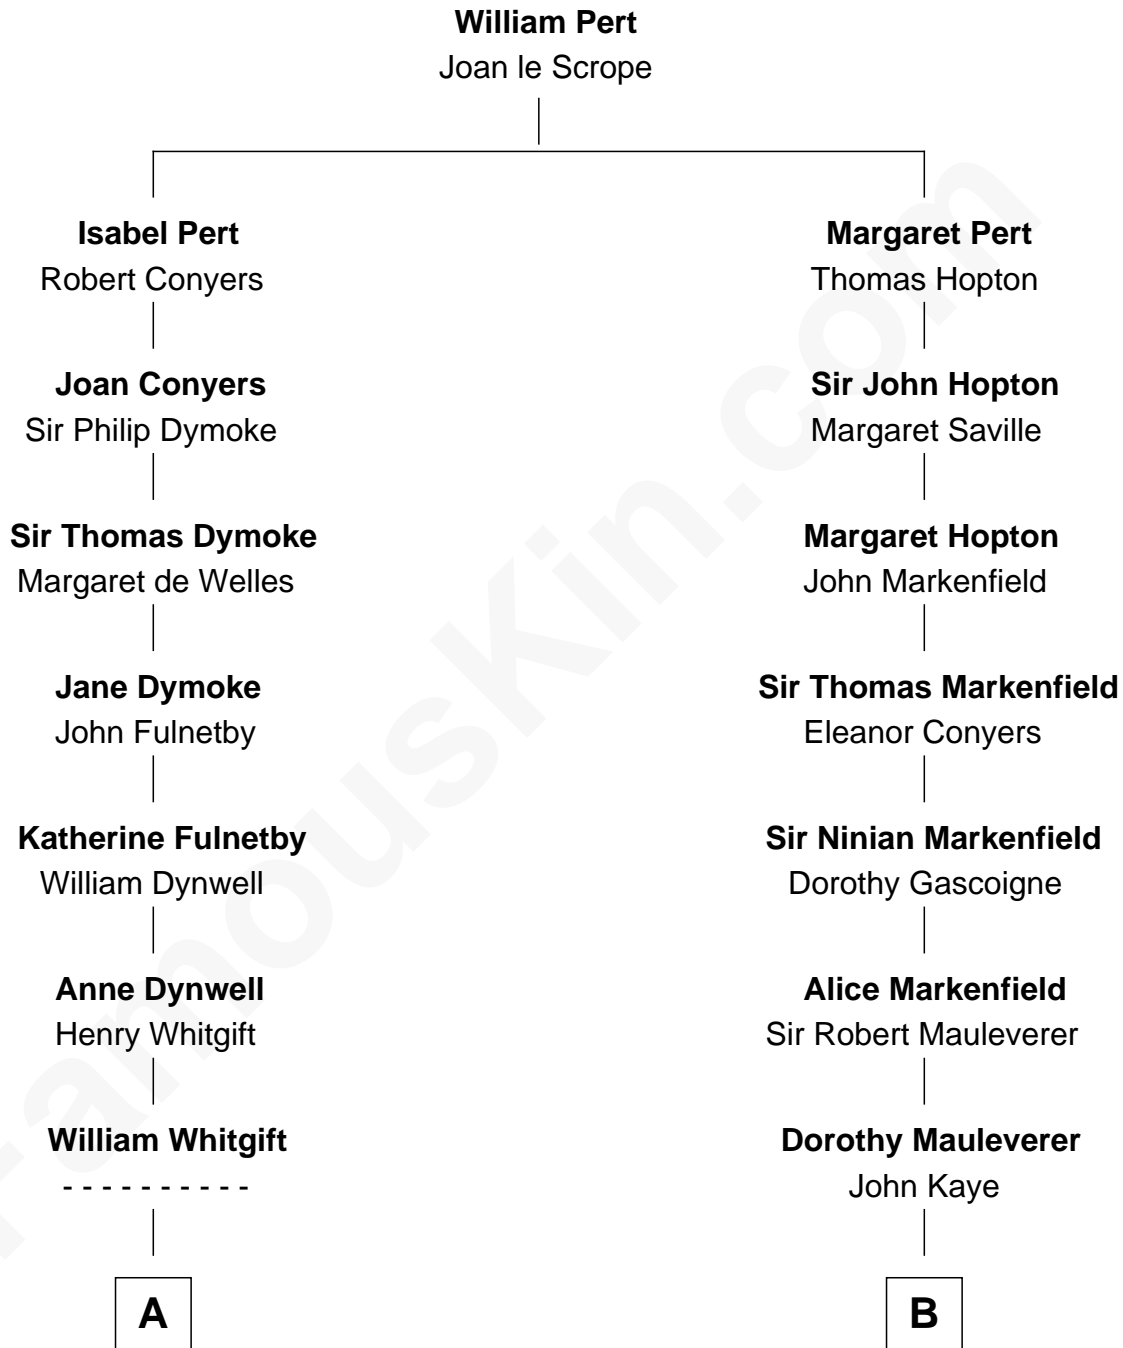

FamousKin.com
Relationship Chart of
Christopher Reeve
Movie Actor

19th cousin 2 times removed of
Carly Fiorina
CEO of Hewlett-Packard

C

Richard Henry Reeve
Anne Conrad D'Olier

Franklin D'Olier Reeve
Barbara Pitney Lamb

Christopher Reeve
Movie Actor

D

Margaret Isabella Walker
Heinrich Weber

John Walker Weber
Maude Graves

Cara Carleton Weber
Harold Marvin Sneed

Joseph Tyree Sneed
Madelon Montross Juergens

Carly Fiorina
CEO of Hewlett-Packard