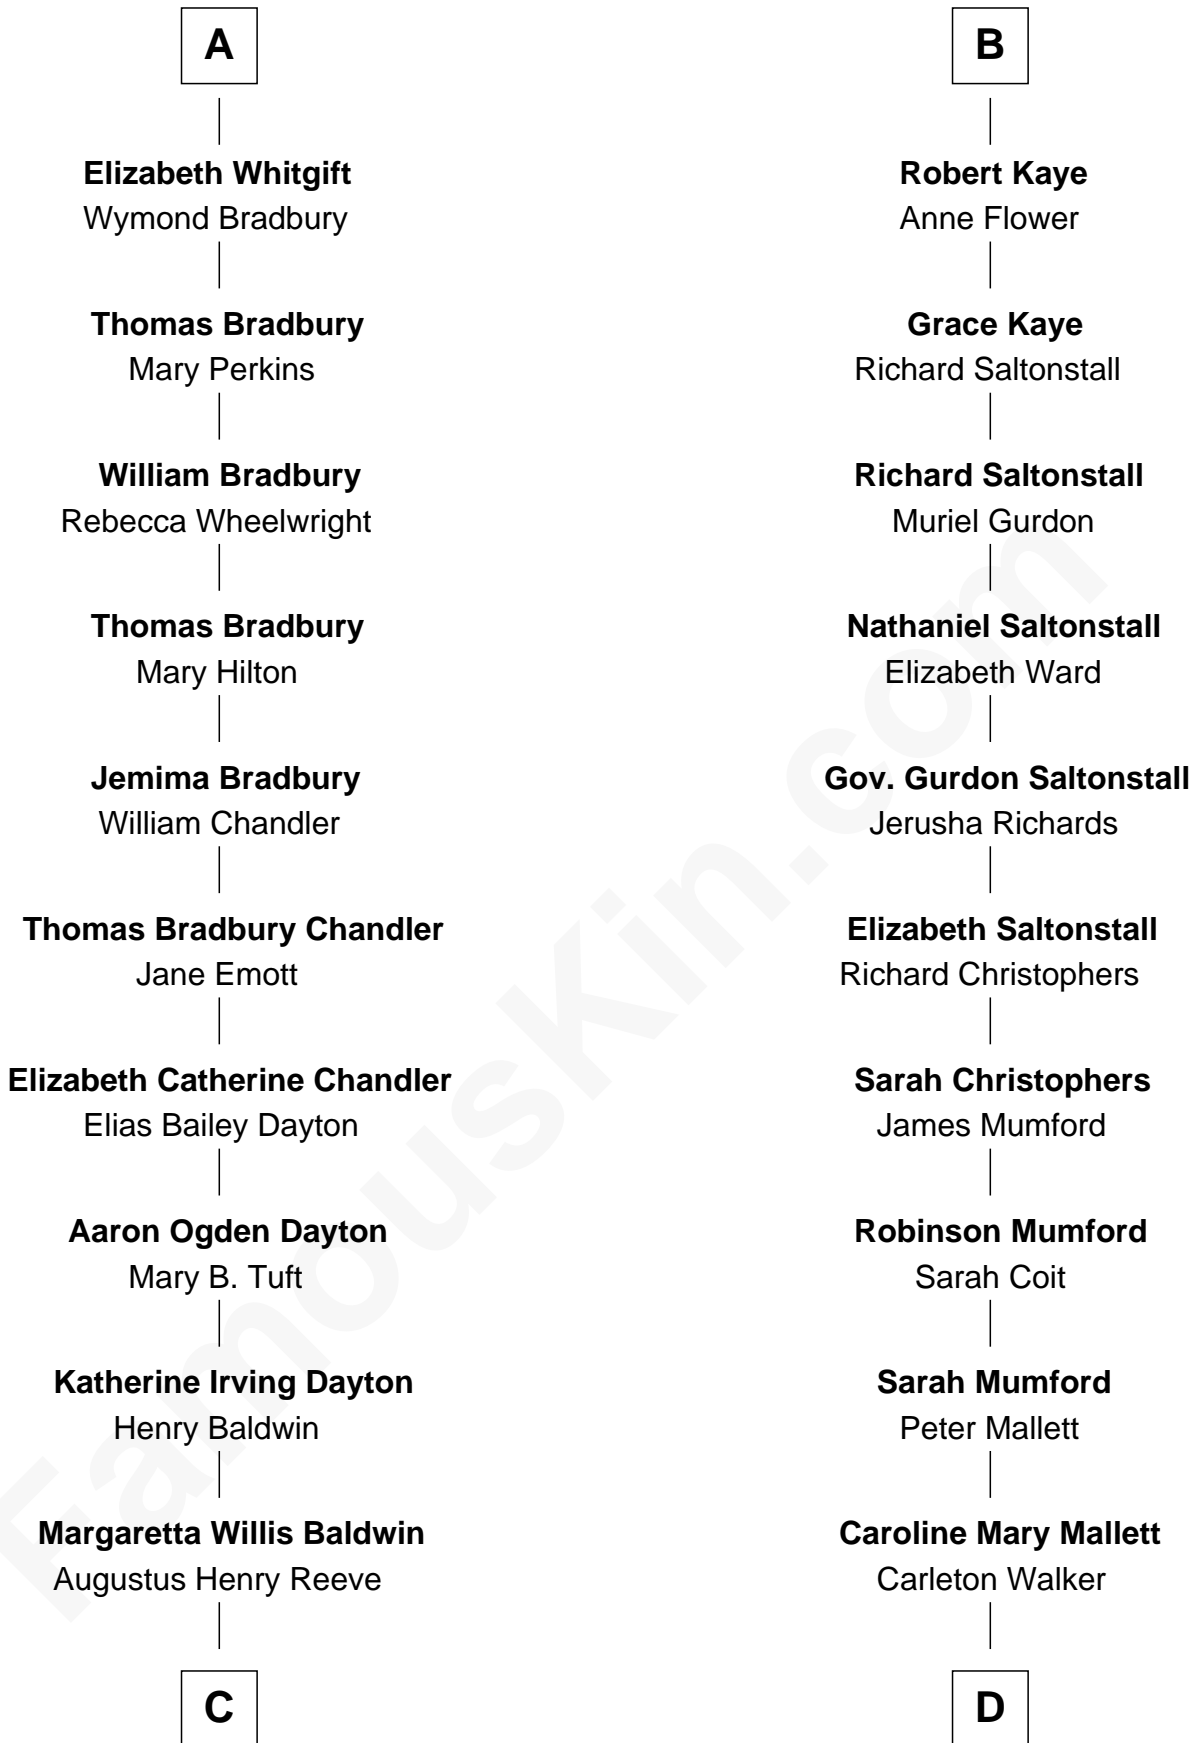

FamousKin.com
Relationship Chart of
Christopher Reeve
Movie Actor

19th cousin 2 times removed of
Carly Fiorina
CEO of Hewlett-Packard

C

Richard Henry Reeve
Anne Conrad D'Olier

Franklin D'Olier Reeve
Barbara Pitney Lamb