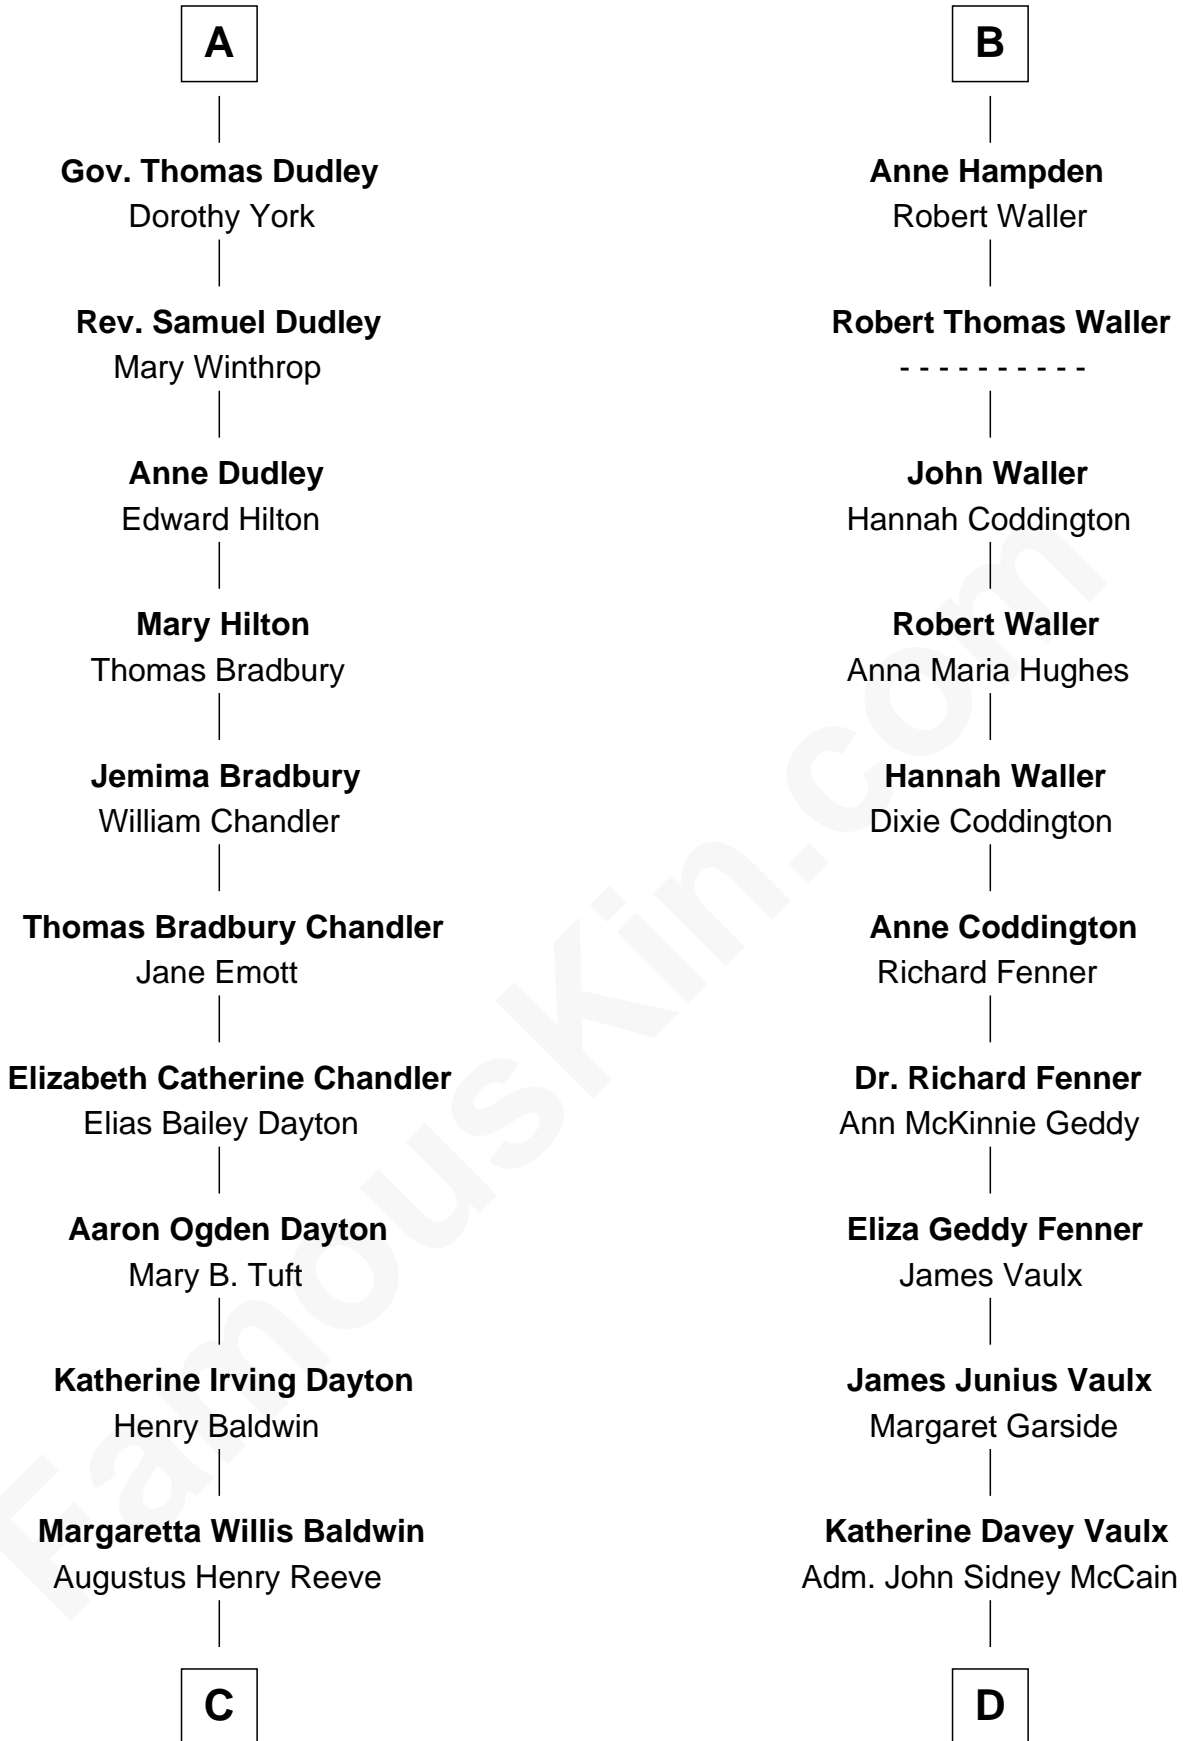

FamousKin.com
Relationship Chart of
Christopher Reeve
Movie Actor

18th cousin 1 time removed of
John McCain
U.S. Senator from Arizona

C

Richard Henry Reeve
Anne Conrad D'Olier

Franklin D'Olier Reeve
Barbara Pitney Lamb

Christopher Reeve
Movie Actor

D

Adm. John Sidney McCain
Roberta Wright

John McCain
U.S. Senator from Arizona

FamousKin.com