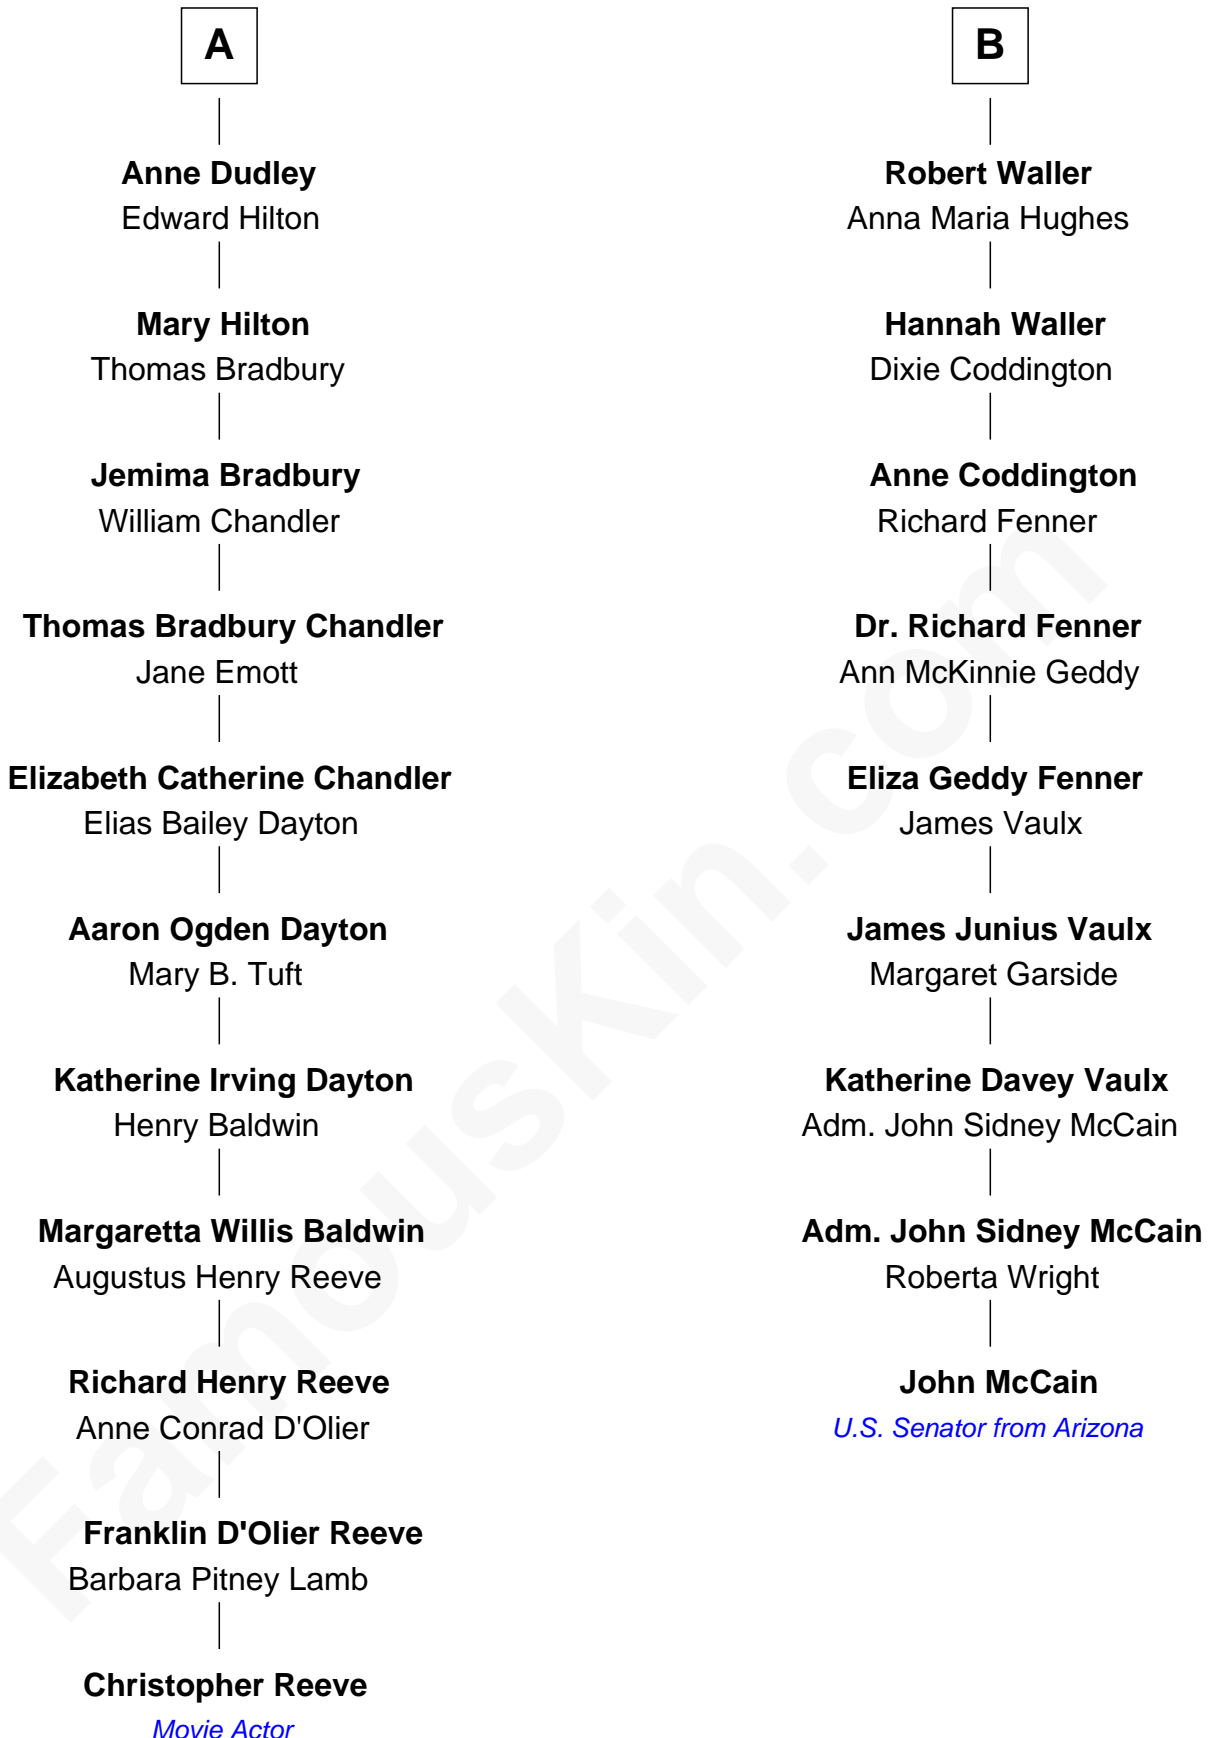

FamousKin.com
Relationship Chart of
Christopher Reeve
Movie Actor

15th cousin 2 times removed of
John McCain
U.S. Senator from Arizona

Christopher Reeve photo by [Jbfrankel](#) ([CC BY-SA 3.0](#))