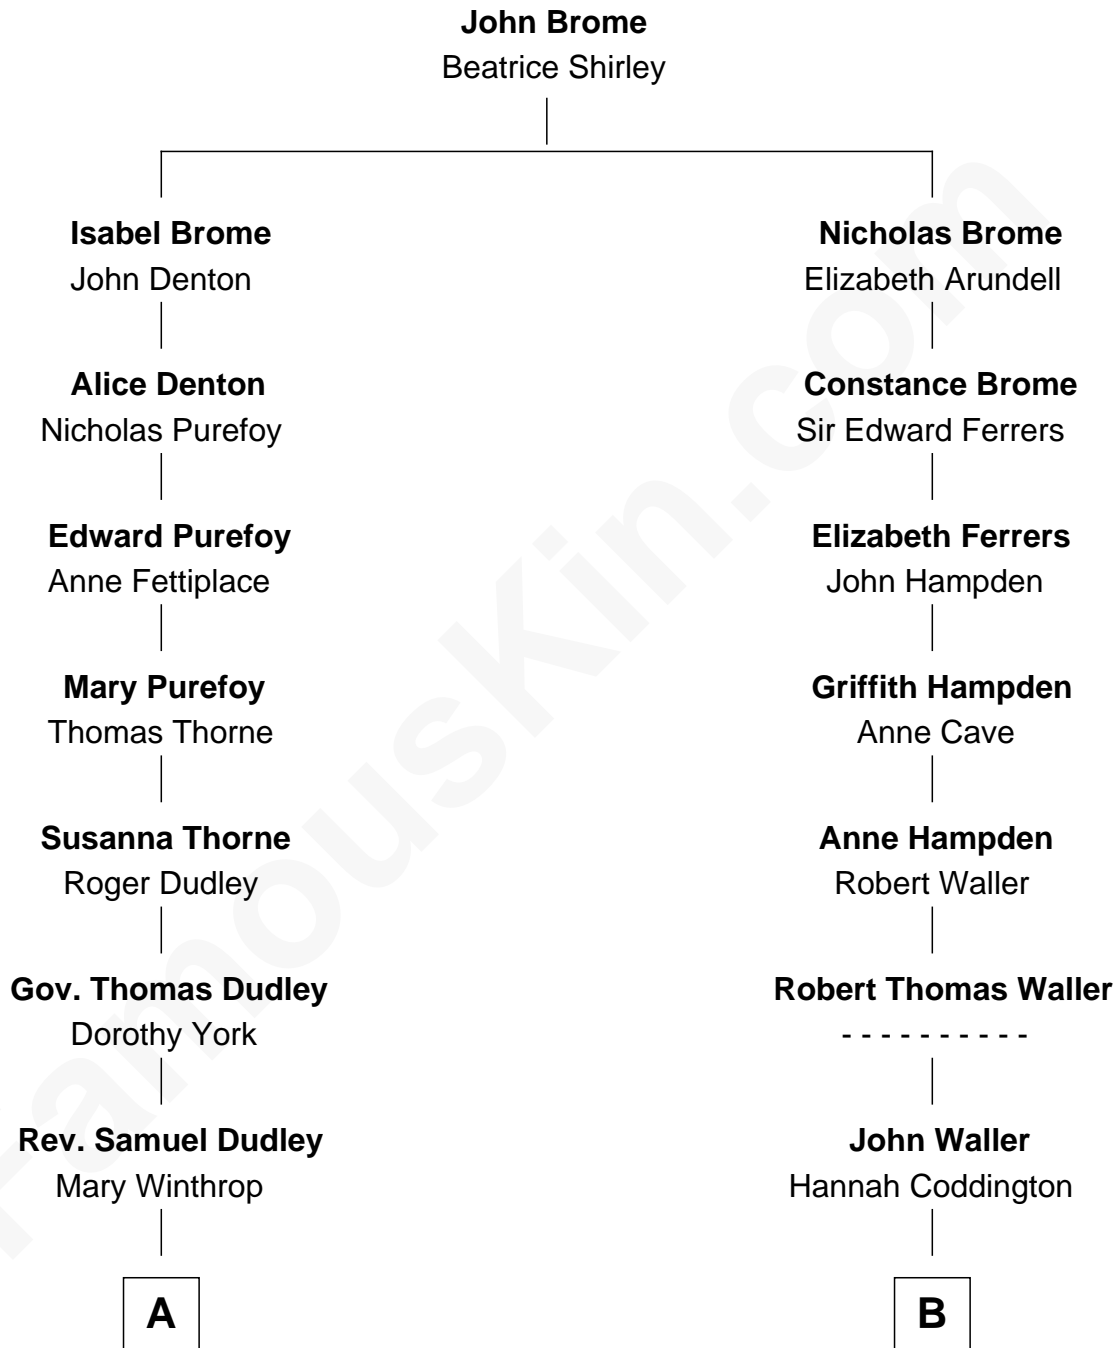

FamousKin.com
Relationship Chart of
Christopher Reeve
Movie Actor

15th cousin 2 times removed of
John McCain
U.S. Senator from Arizona

Christopher Reeve photo by [Jbfrankel](#) ([CC BY-SA 3.0](#))