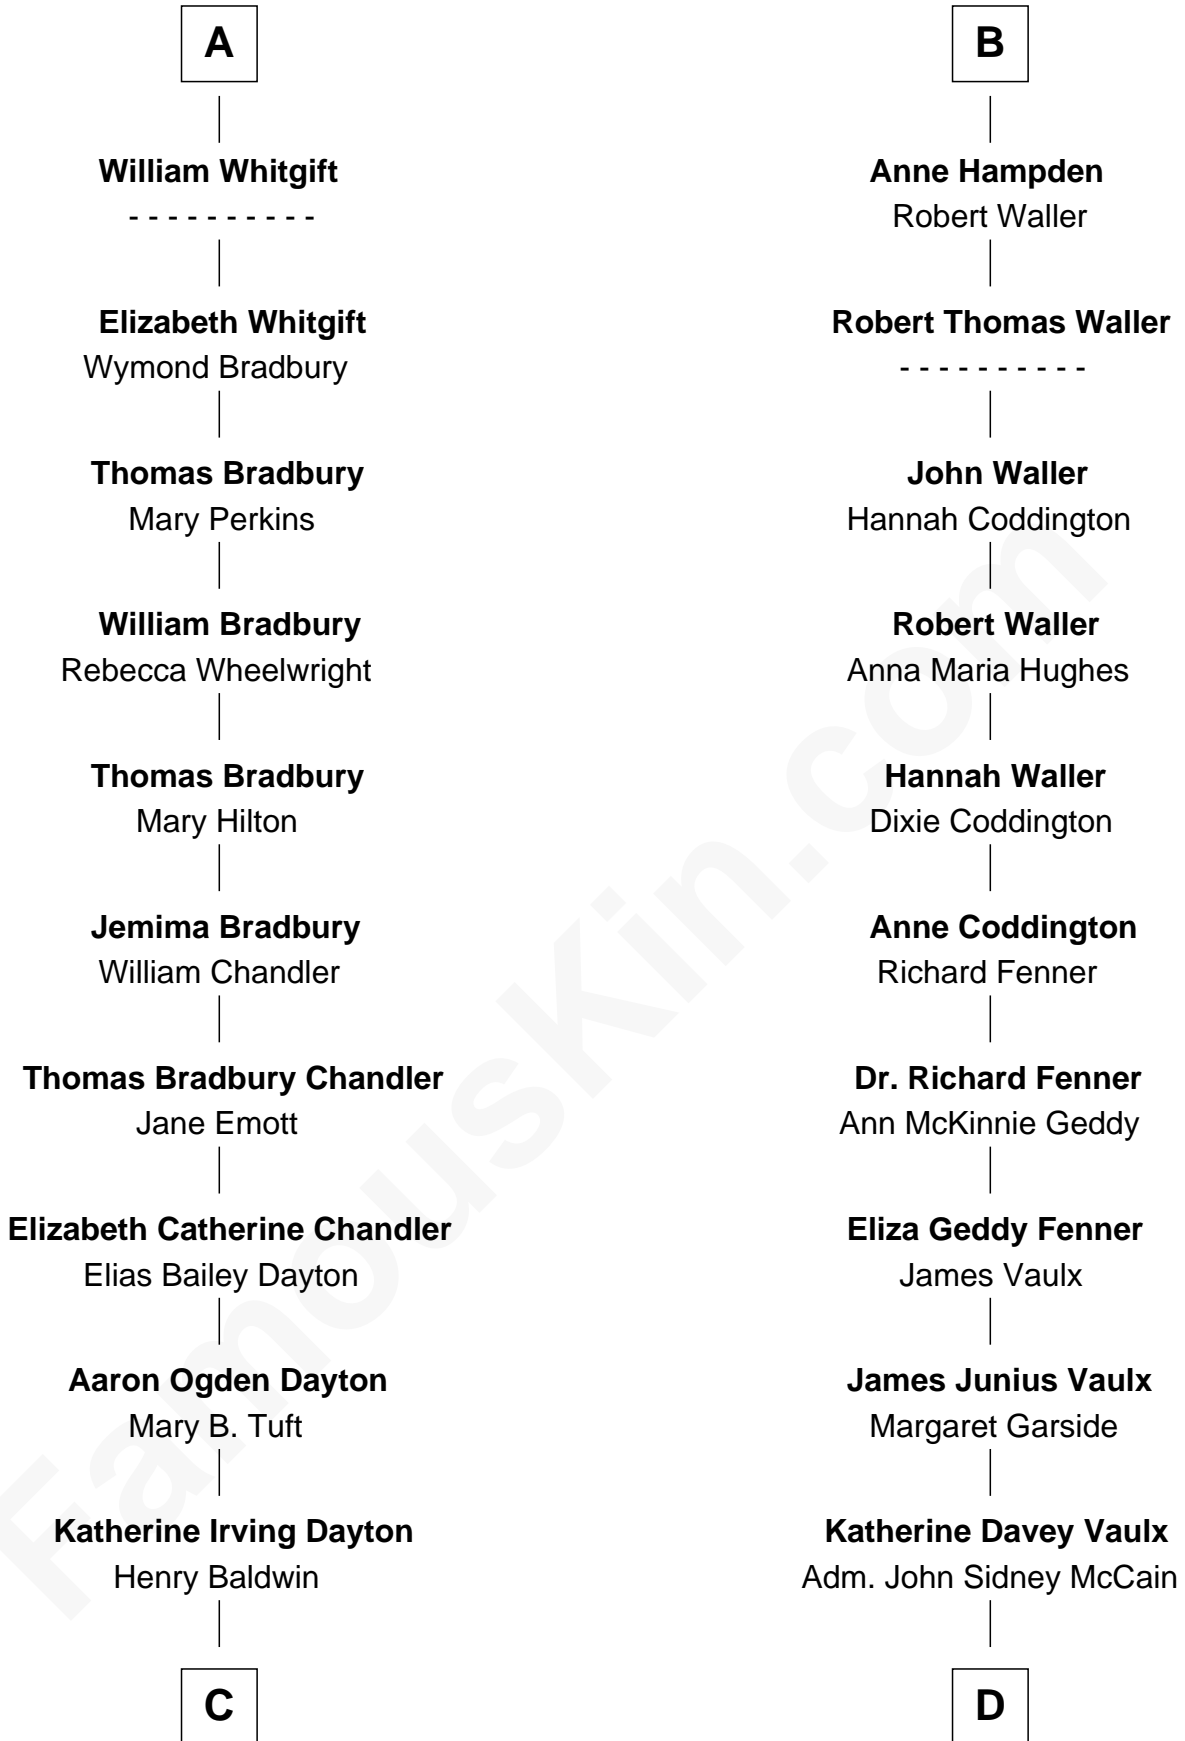

**FamousKin.com**  
**Relationship Chart of**  
**Christopher Reeve**  
*Movie Actor*

18th cousin 2 times removed of  
**John McCain**  
*U.S. Senator from Arizona*

**John de Welles**  
Maud de Roos

FamousKin.com