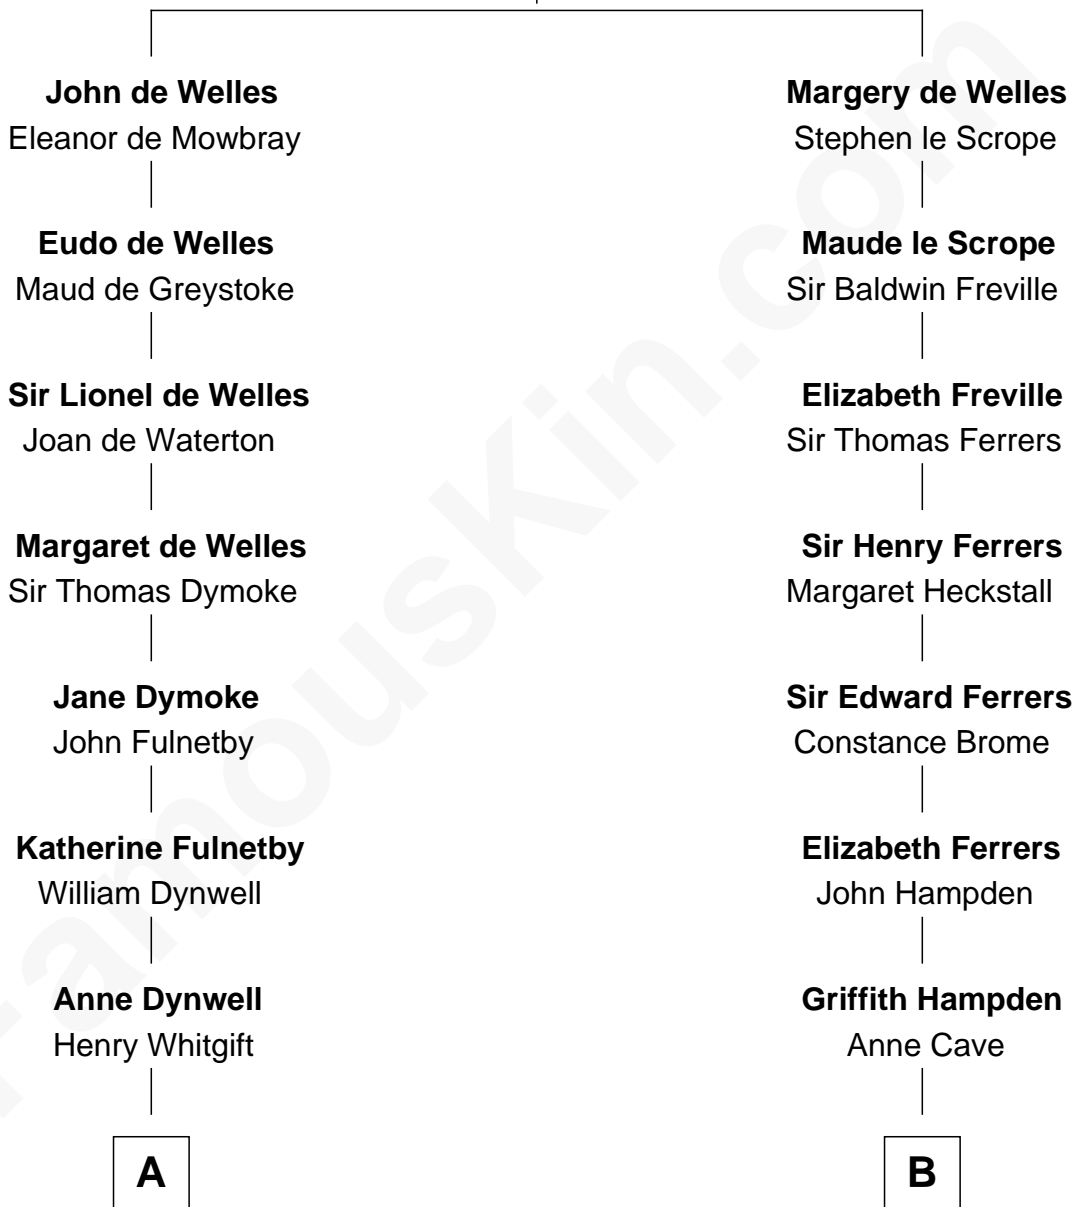

**FamousKin.com**  
**Relationship Chart of**  
**Christopher Reeve**  
*Movie Actor*

18th cousin 2 times removed of  
**John McCain**  
*U.S. Senator from Arizona*

**John de Welles**  
Maud de Roos

FamousKin.com