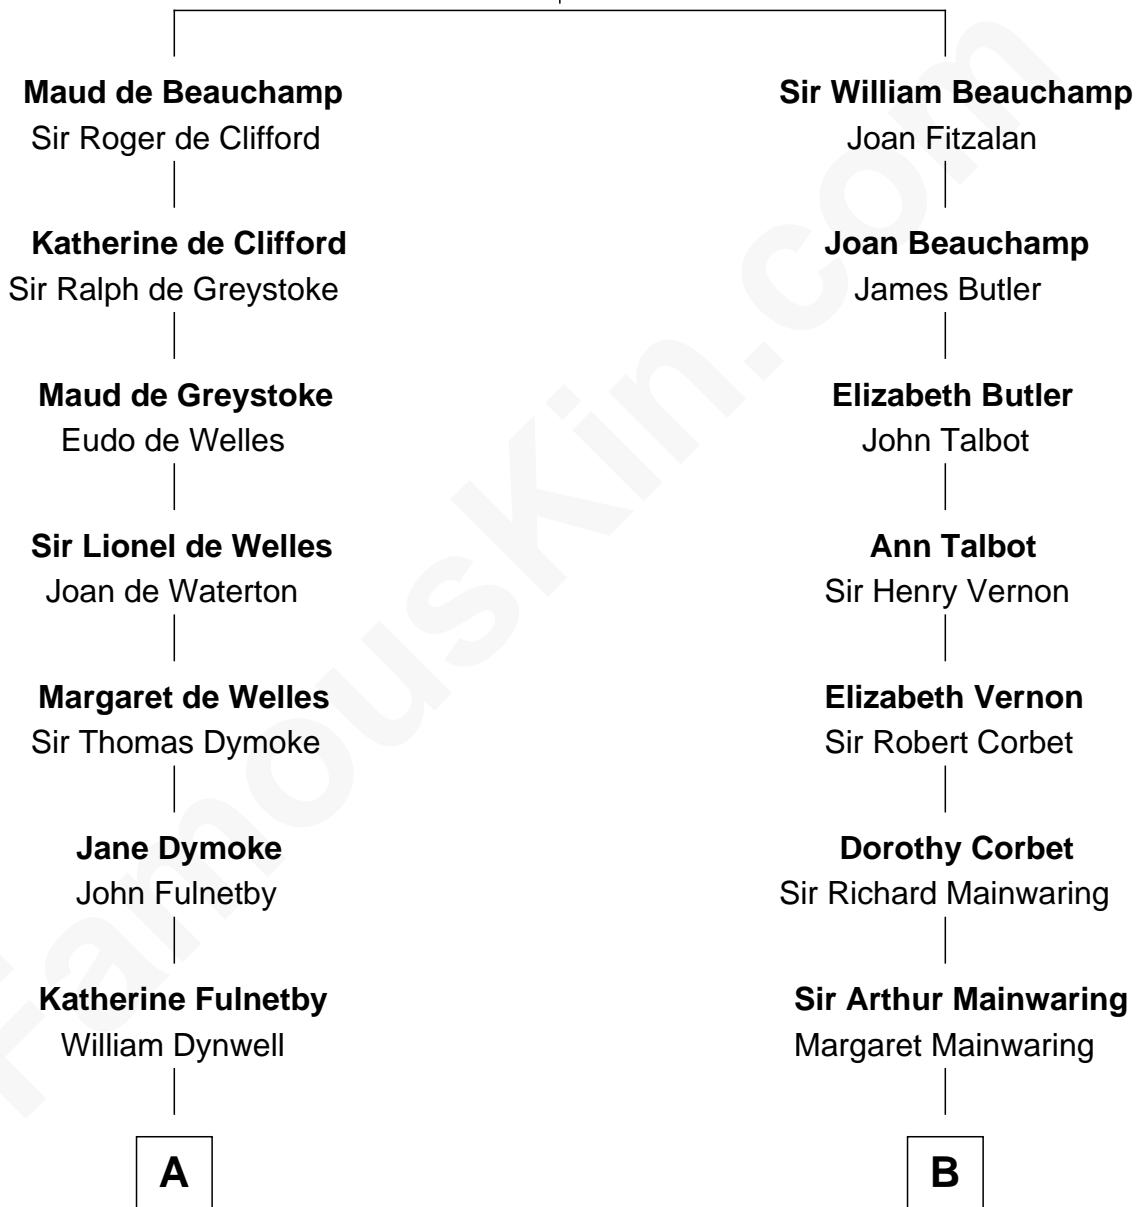

**FamousKin.com**  
**Relationship Chart of**  
**Christopher Reeve**  
*Movie Actor*

19th cousin 2 times removed of

**Illeana Douglas**  
*TV and Movie Actress*

**Sir Thomas de Beauchamp**  
 Katherine de Mortimer

**C**

**Katherine Irving Dayton**

Henry Baldwin

**Margaretta Willis Baldwin**

Augustus Henry Reeve

**Richard Henry Reeve**

Anne Conrad D'Olier

**Franklin D'Olier Reeve**

Barbara Pitney Lamb

**Christopher Reeve**

*Movie Actor*

**D**

**Melvyn Edouard Hesselberg**

Rosalind Hightower

**Gregory Hesselberg**

Joan Georgescu

**Illeana Douglas**

*TV and Movie Actress*