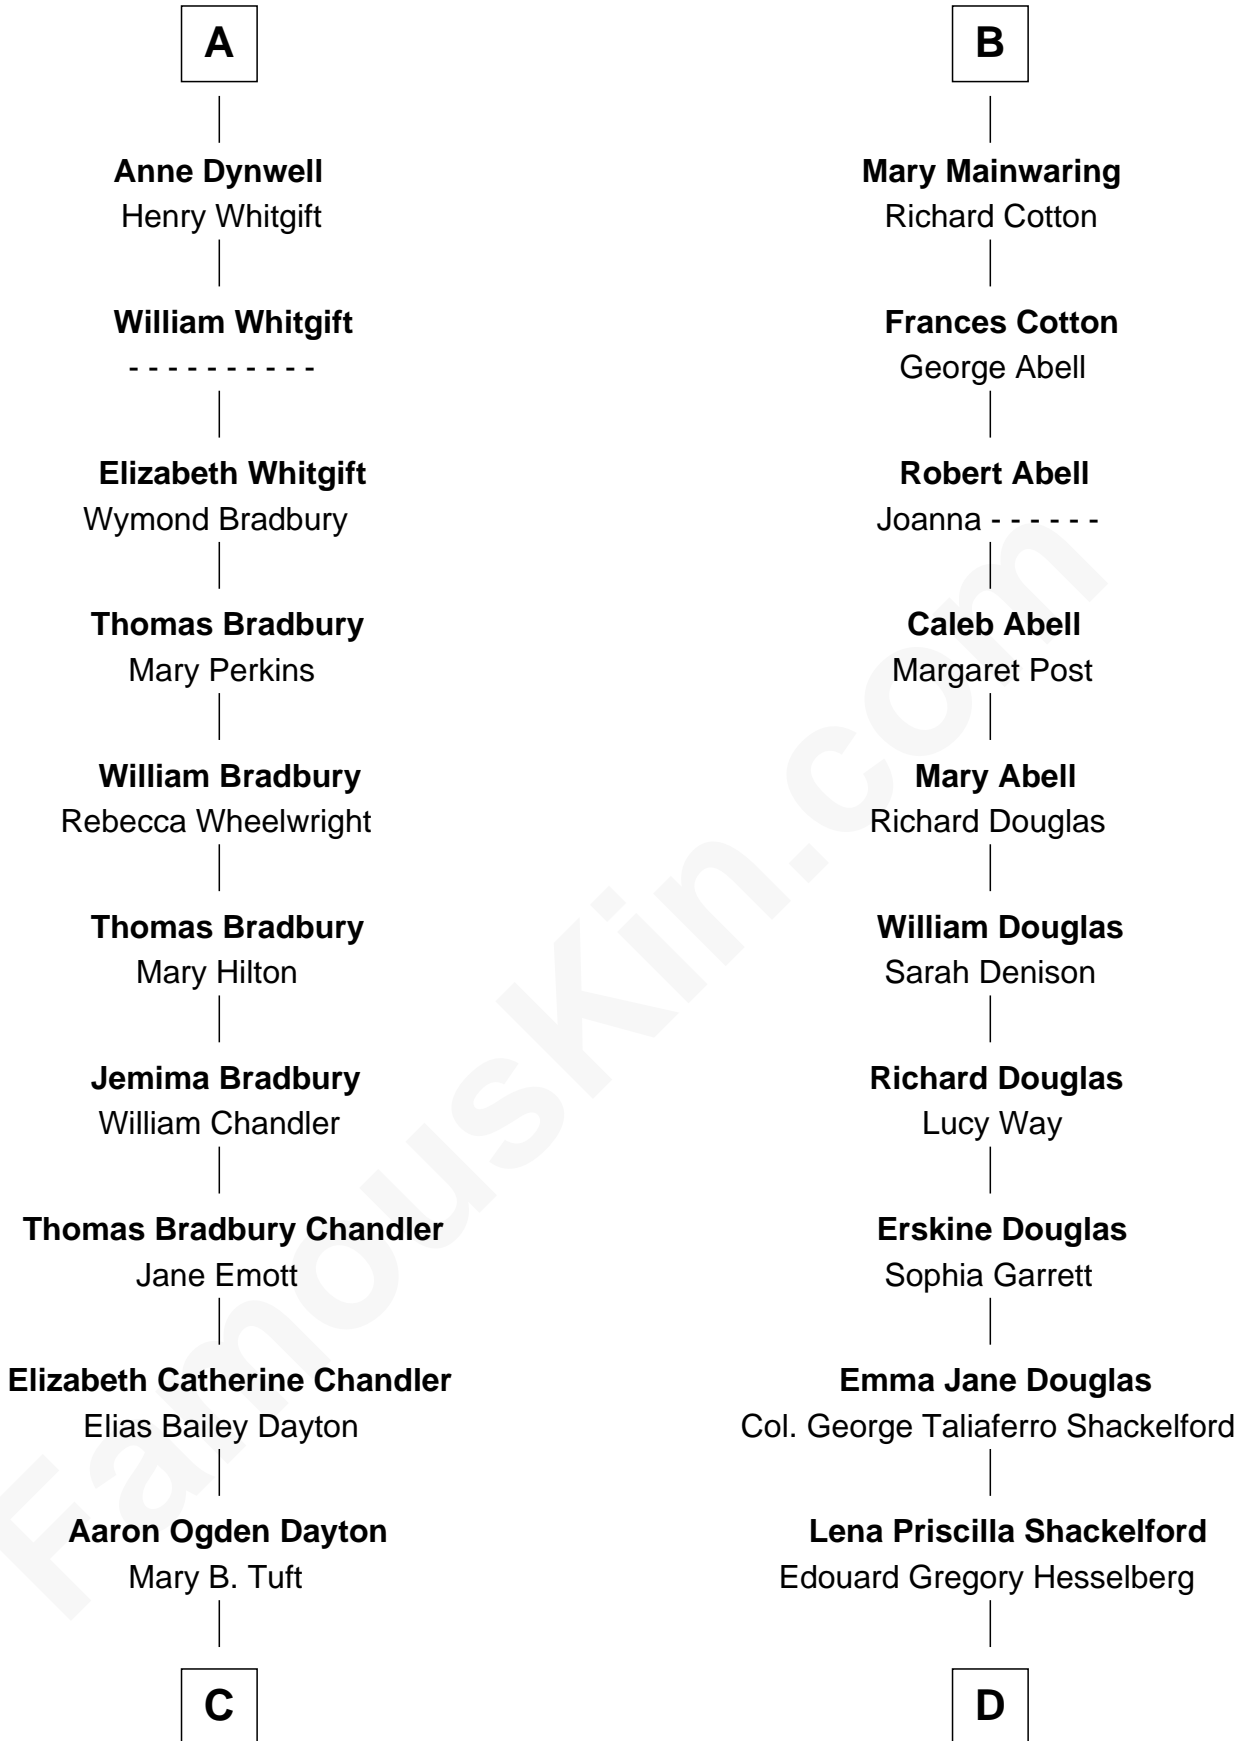

**FamousKin.com**  
**Relationship Chart of**  
**Christopher Reeve**  
*Movie Actor*

19th cousin 2 times removed of

**Illeana Douglas**  
*TV and Movie Actress*

**Sir Thomas de Beauchamp**  
 Katherine de Mortimer

**C**

**Katherine Irving Dayton**

Henry Baldwin

**Margaretta Willis Baldwin**

Augustus Henry Reeve

**Richard Henry Reeve**

Anne Conrad D'Olier

**Franklin D'Olier Reeve**