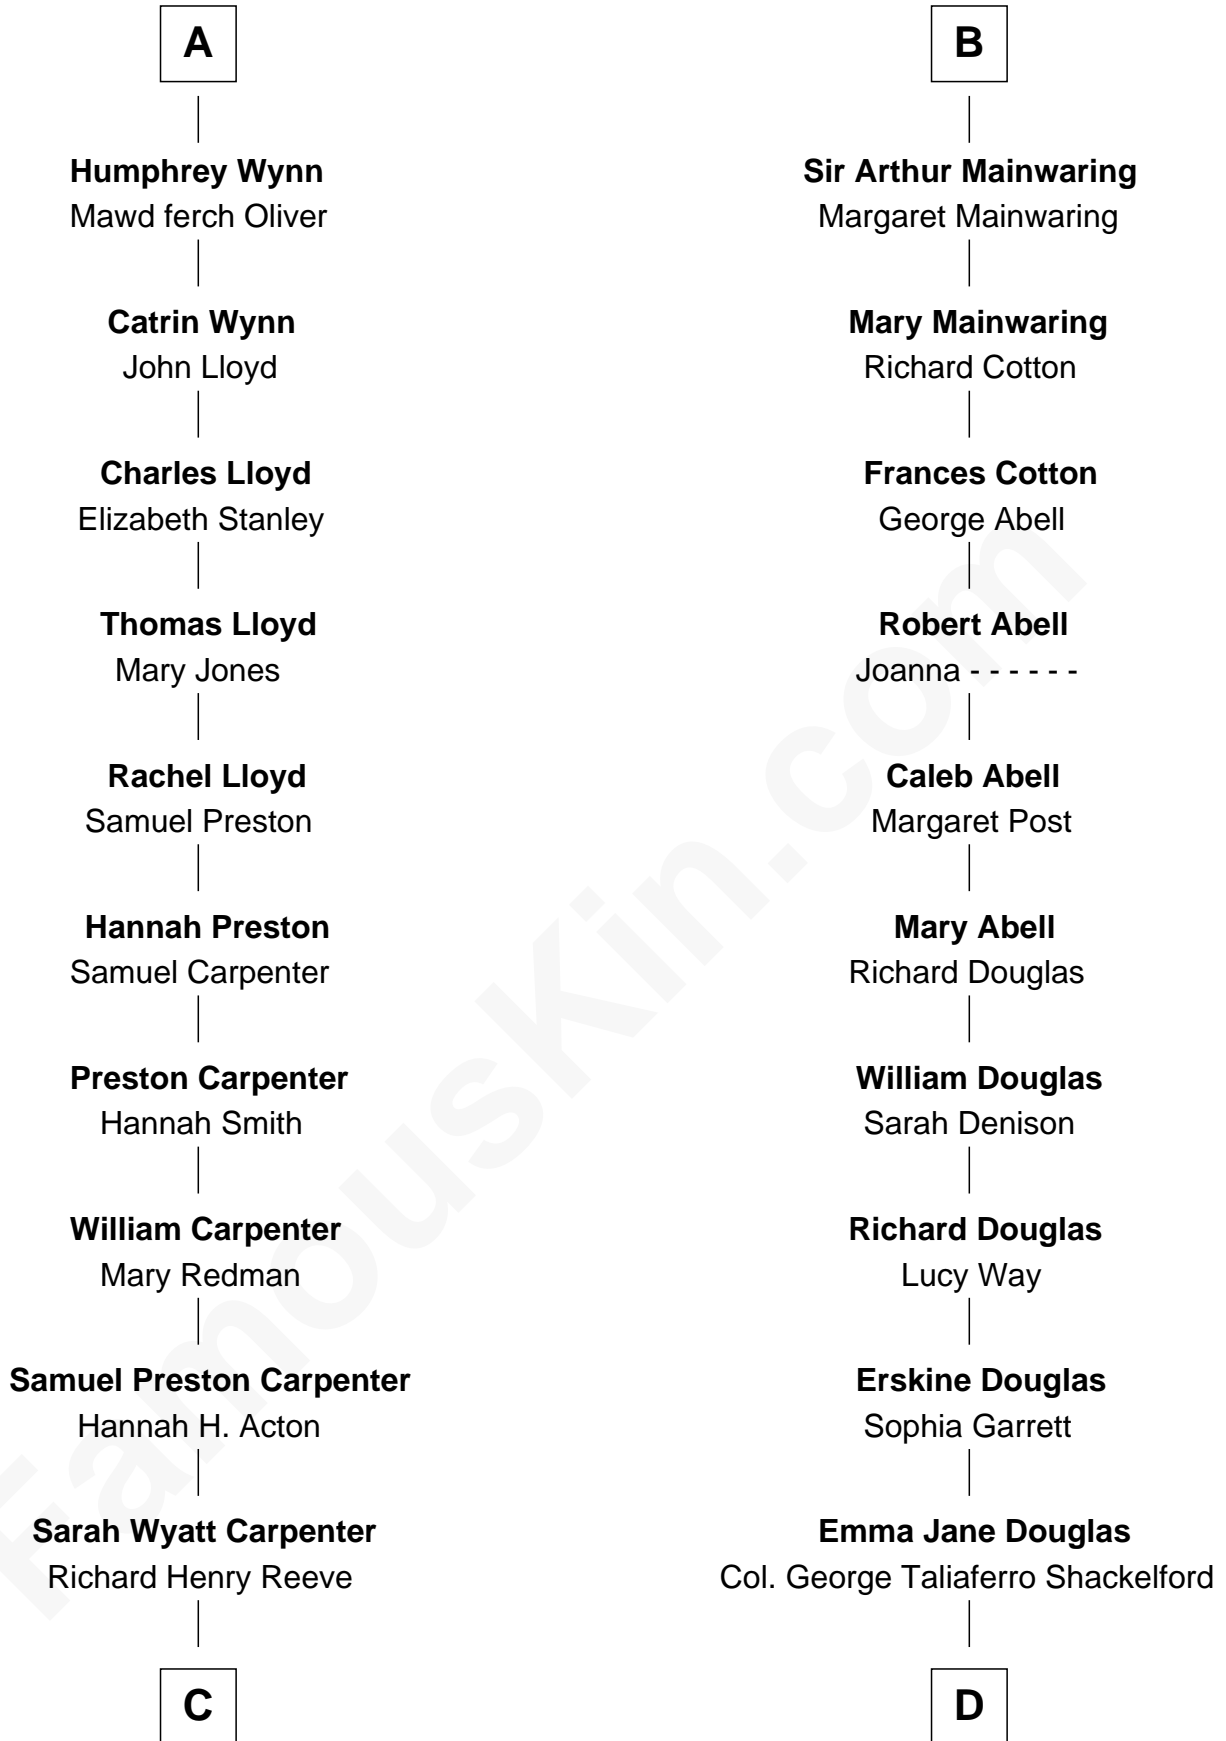

FamousKin.com Relationship Chart of

Christopher Reeve

Movie Actor

20th cousin of

Illeana Douglas

TV and Movie Actress

Richard Fitzalan
Eleanor Plantagenet

C