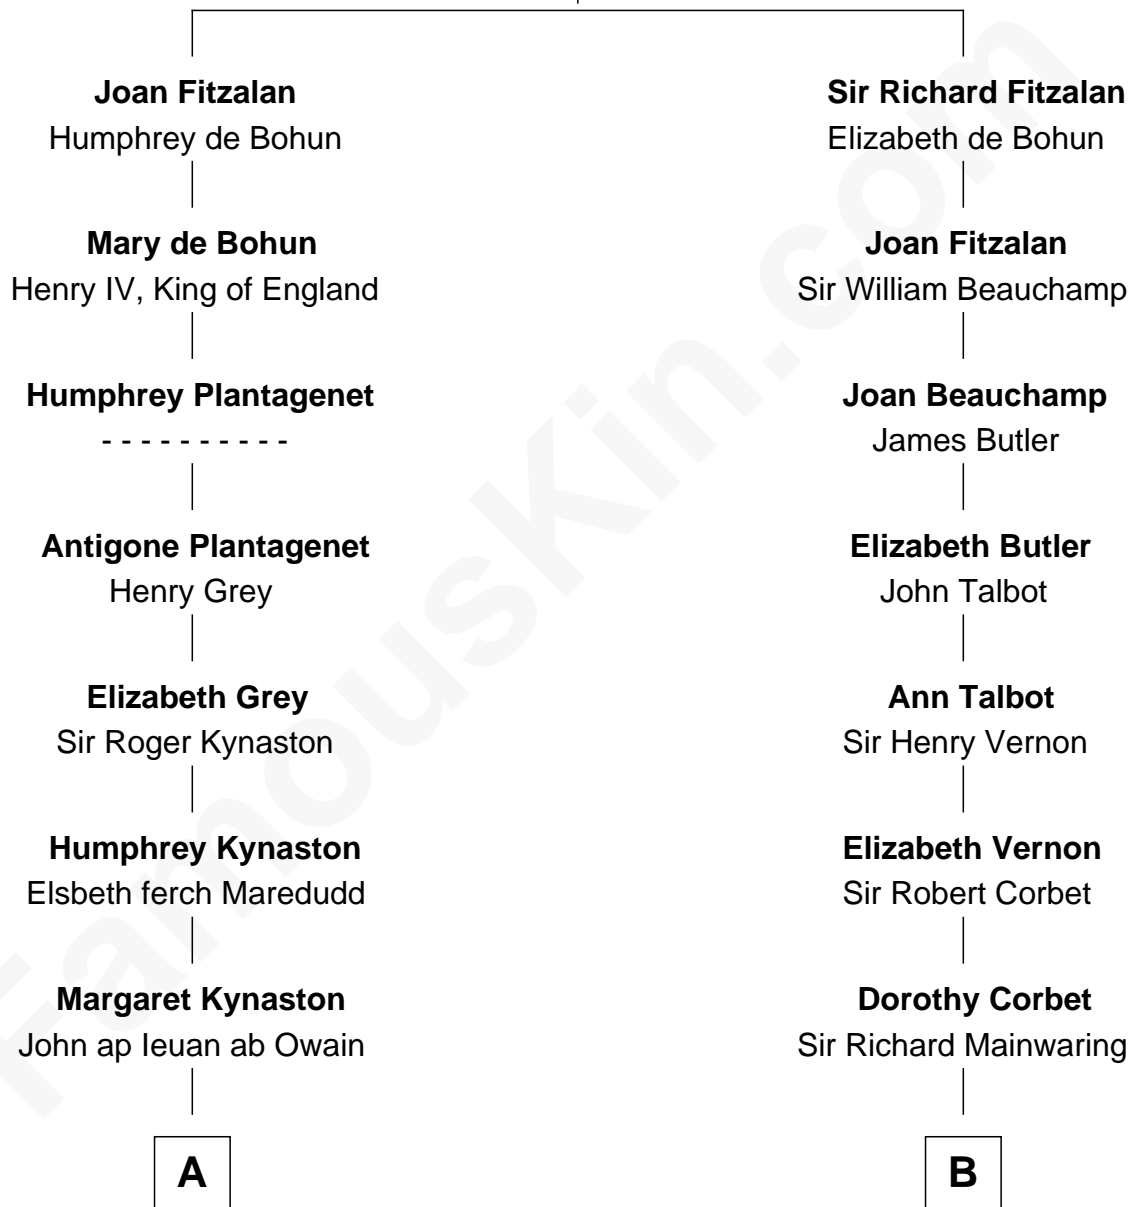

FamousKin.com Relationship Chart of

Christopher Reeve

Movie Actor

20th cousin of

Illeana Douglas

TV and Movie Actress

Richard Fitzalan
Eleanor Plantagenet

C

Augustus Henry Reeve
Margaretta Willis Baldwin

Richard Henry Reeve
Anne Conrad D'Olier

Franklin D'Olier Reeve
Barbara Pitney Lamb

Christopher Reeve
Movie Actor

D

Lena Priscilla Shackelford
Edouard Gregory Hesselberg