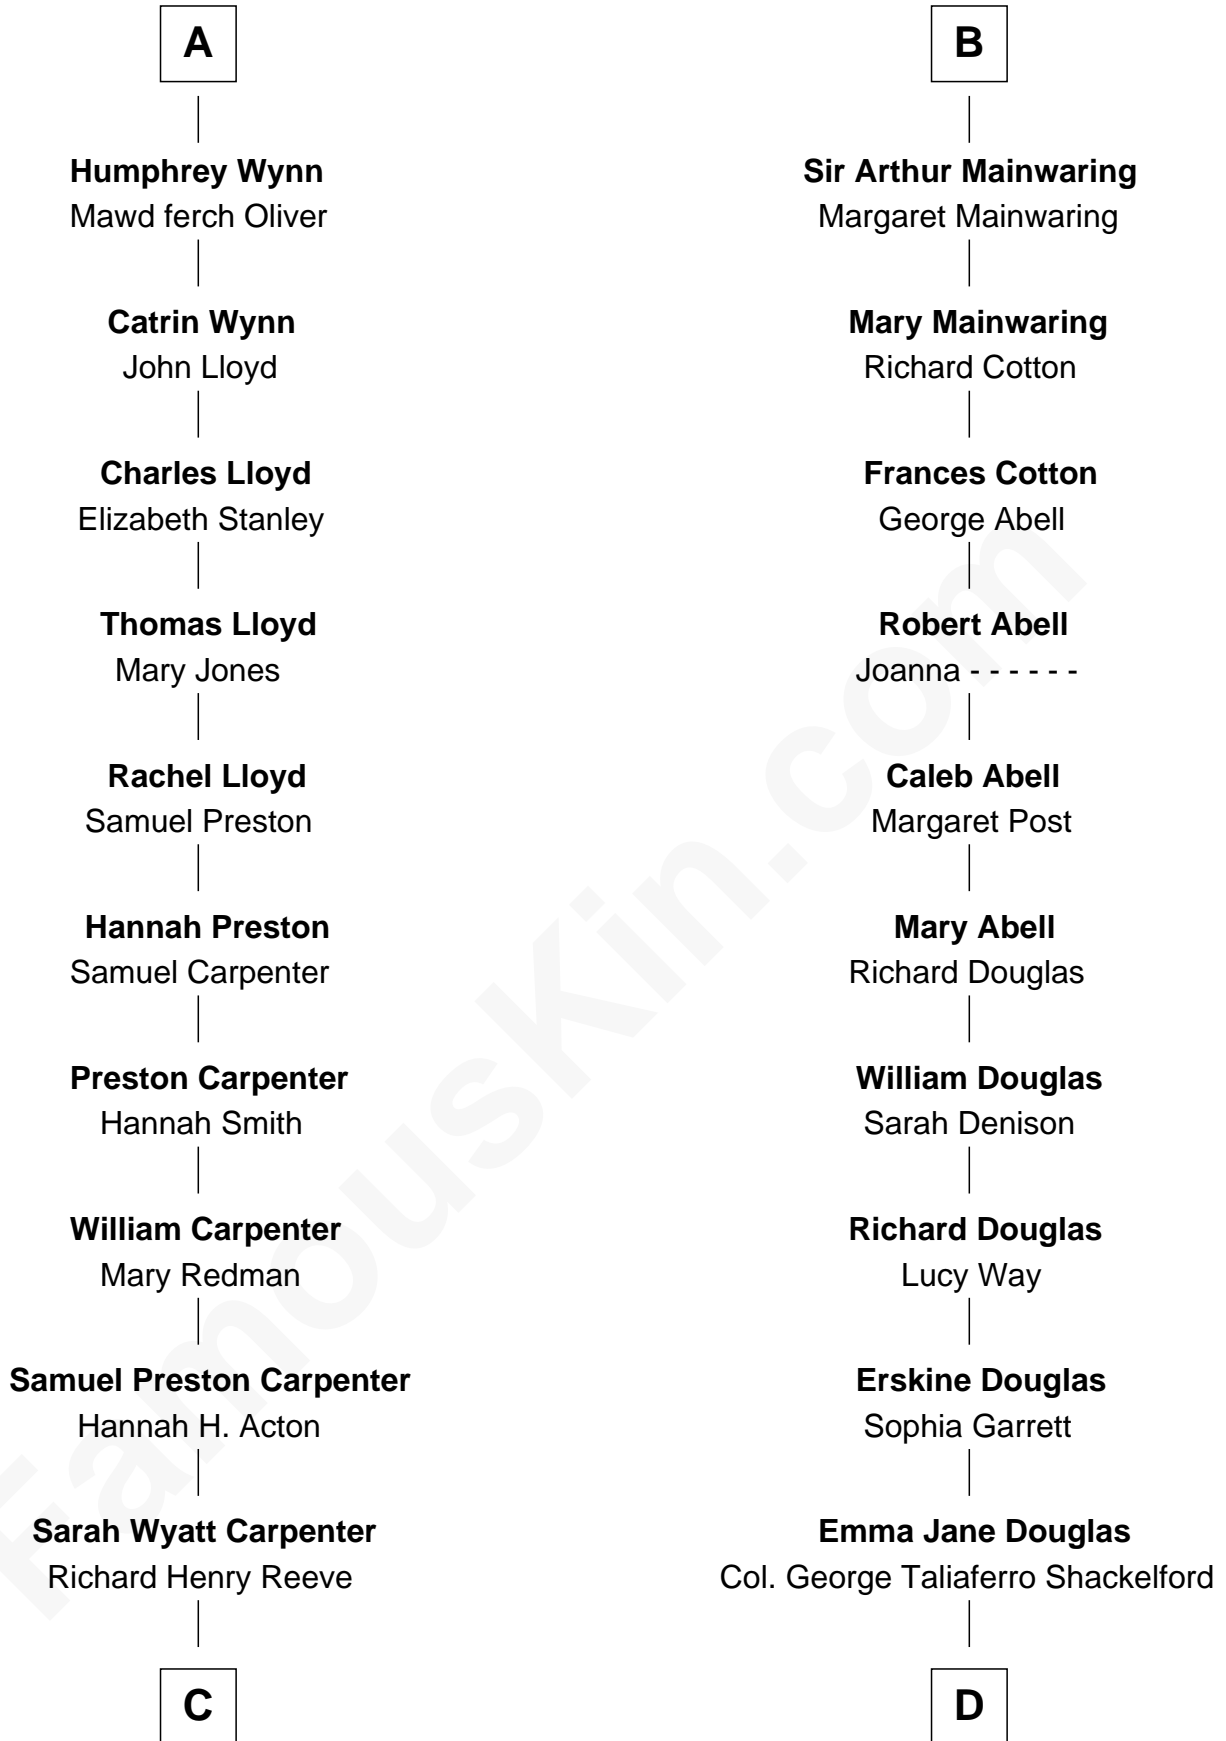

# FamousKin.com Relationship Chart of

**Christopher Reeve**

*Movie Actor*

20th cousin of

**Illeana Douglas**

*TV and Movie Actress*

**Sir William de Bohun**  
Elizabeth de Badlesmere

**C**

**Augustus Henry Reeve**  
Margaretta Willis Baldwin

**Richard Henry Reeve**  
Anne Conrad D'Olier

**Franklin D'Olier Reeve**  
Barbara Pitney Lamb

**Christopher Reeve**  
*Movie Actor*

**D**

**Lena Priscilla Shackelford**  
Edouard Gregory Hesselberg

**Melvyn Edouard Hesselberg**  
Rosalind Hightower

**Gregory Hesselberg**  
Joan Georgescu

**Illeana Douglas**  
*TV and Movie Actress*