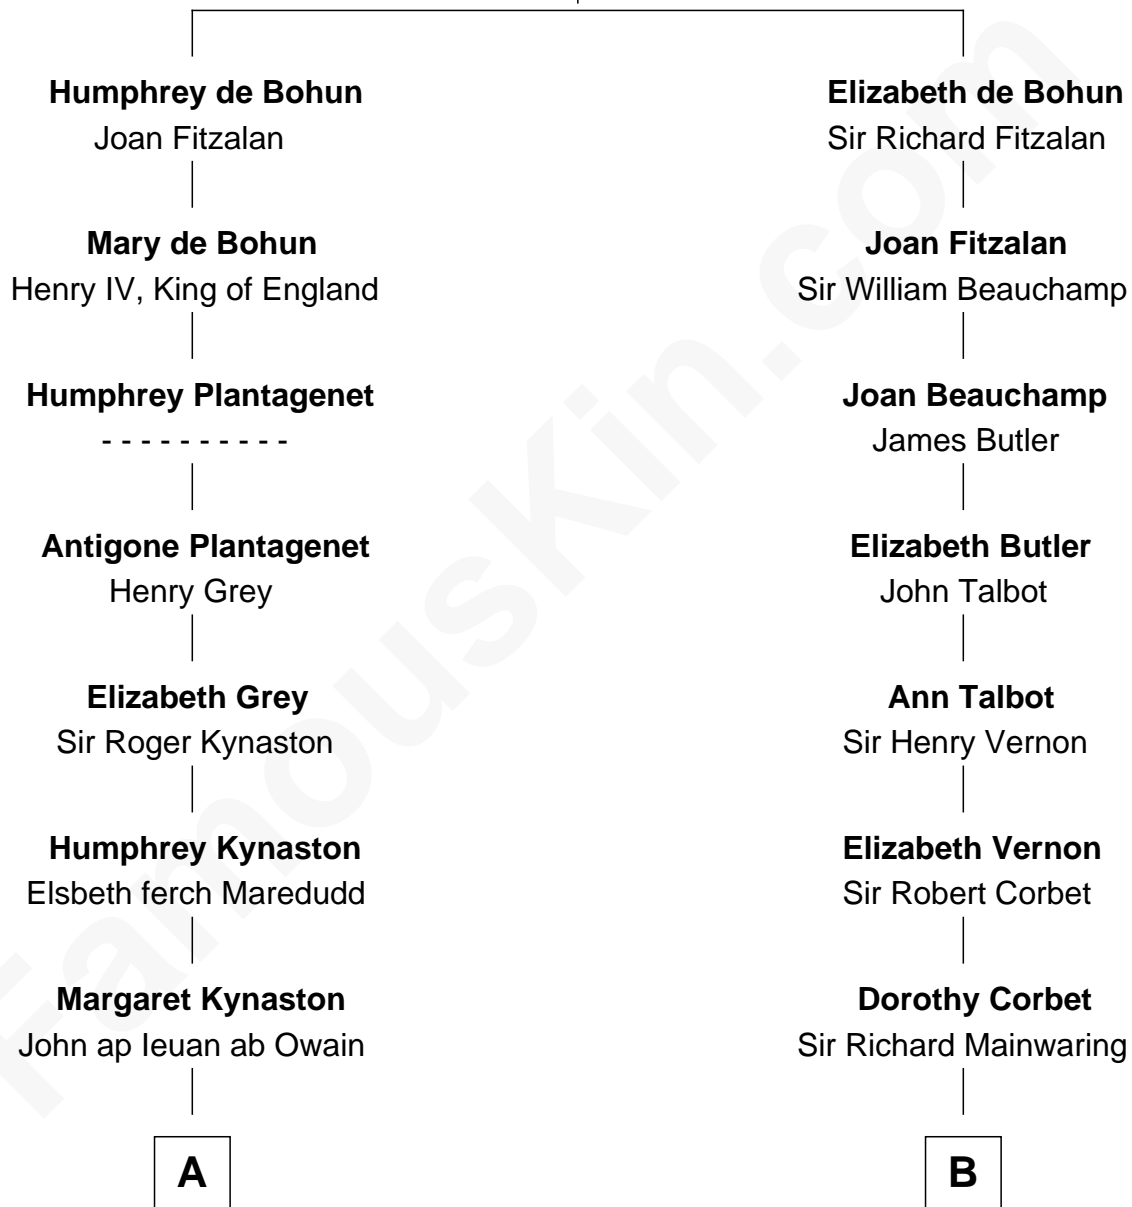

# FamousKin.com Relationship Chart of

**Christopher Reeve**

*Movie Actor*

20th cousin of

**Illeana Douglas**

*TV and Movie Actress*

**Sir William de Bohun**  
Elizabeth de Badlesmere

**C**

**Augustus Henry Reeve**  
Margaretta Willis Baldwin

**Richard Henry Reeve**  
Anne Conrad D'Olier

**Franklin D'Olier Reeve**  
Barbara Pitney Lamb

**Christopher Reeve**  
*Movie Actor*

**D**

**Lena Priscilla Shackelford**  
Edouard Gregory Hesselberg

**Melvyn Edouard Hesselberg**  
Rosalind Hightower

**Gregory Hesselberg**  
Joan Georgescu

**Illeana Douglas**  
*TV and Movie Actress*