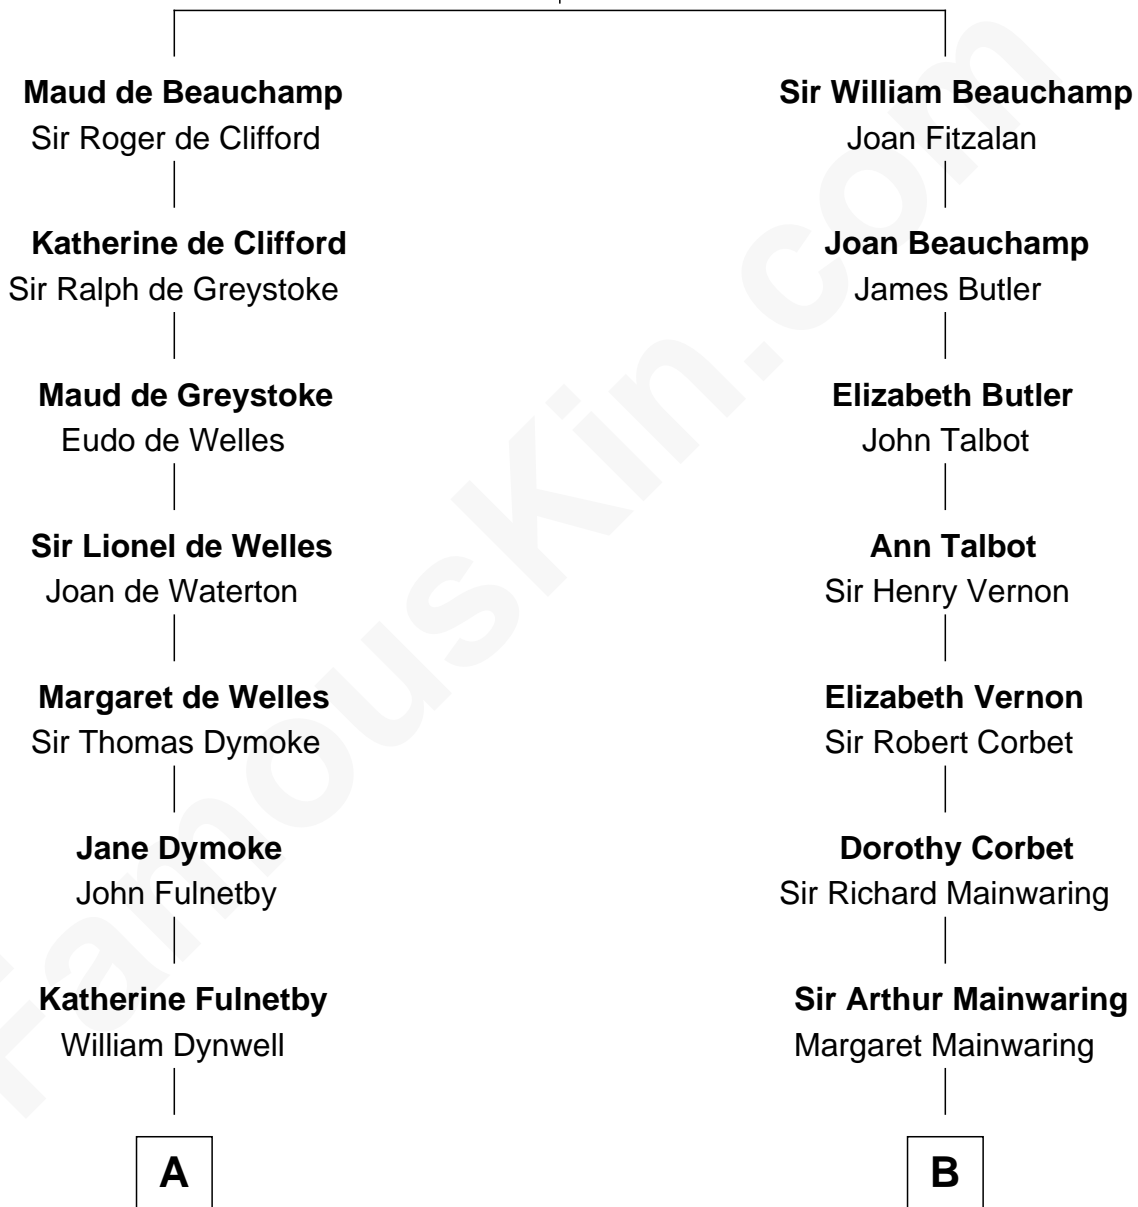

FamousKin.com
Relationship Chart of
Christopher Reeve
Movie Actor

17th cousin 4 times removed of

Melvyn Douglas
Movie Actor

Sir Thomas de Beauchamp
 Katherine de Mortimer

C

Katherine Irving Dayton

Henry Baldwin

Margaretta Willis Baldwin

Augustus Henry Reeve

Richard Henry Reeve

Anne Conrad D'Olier

Franklin D'Olier Reeve

Barbara Pitney Lamb

Christopher Reeve

Movie Actor