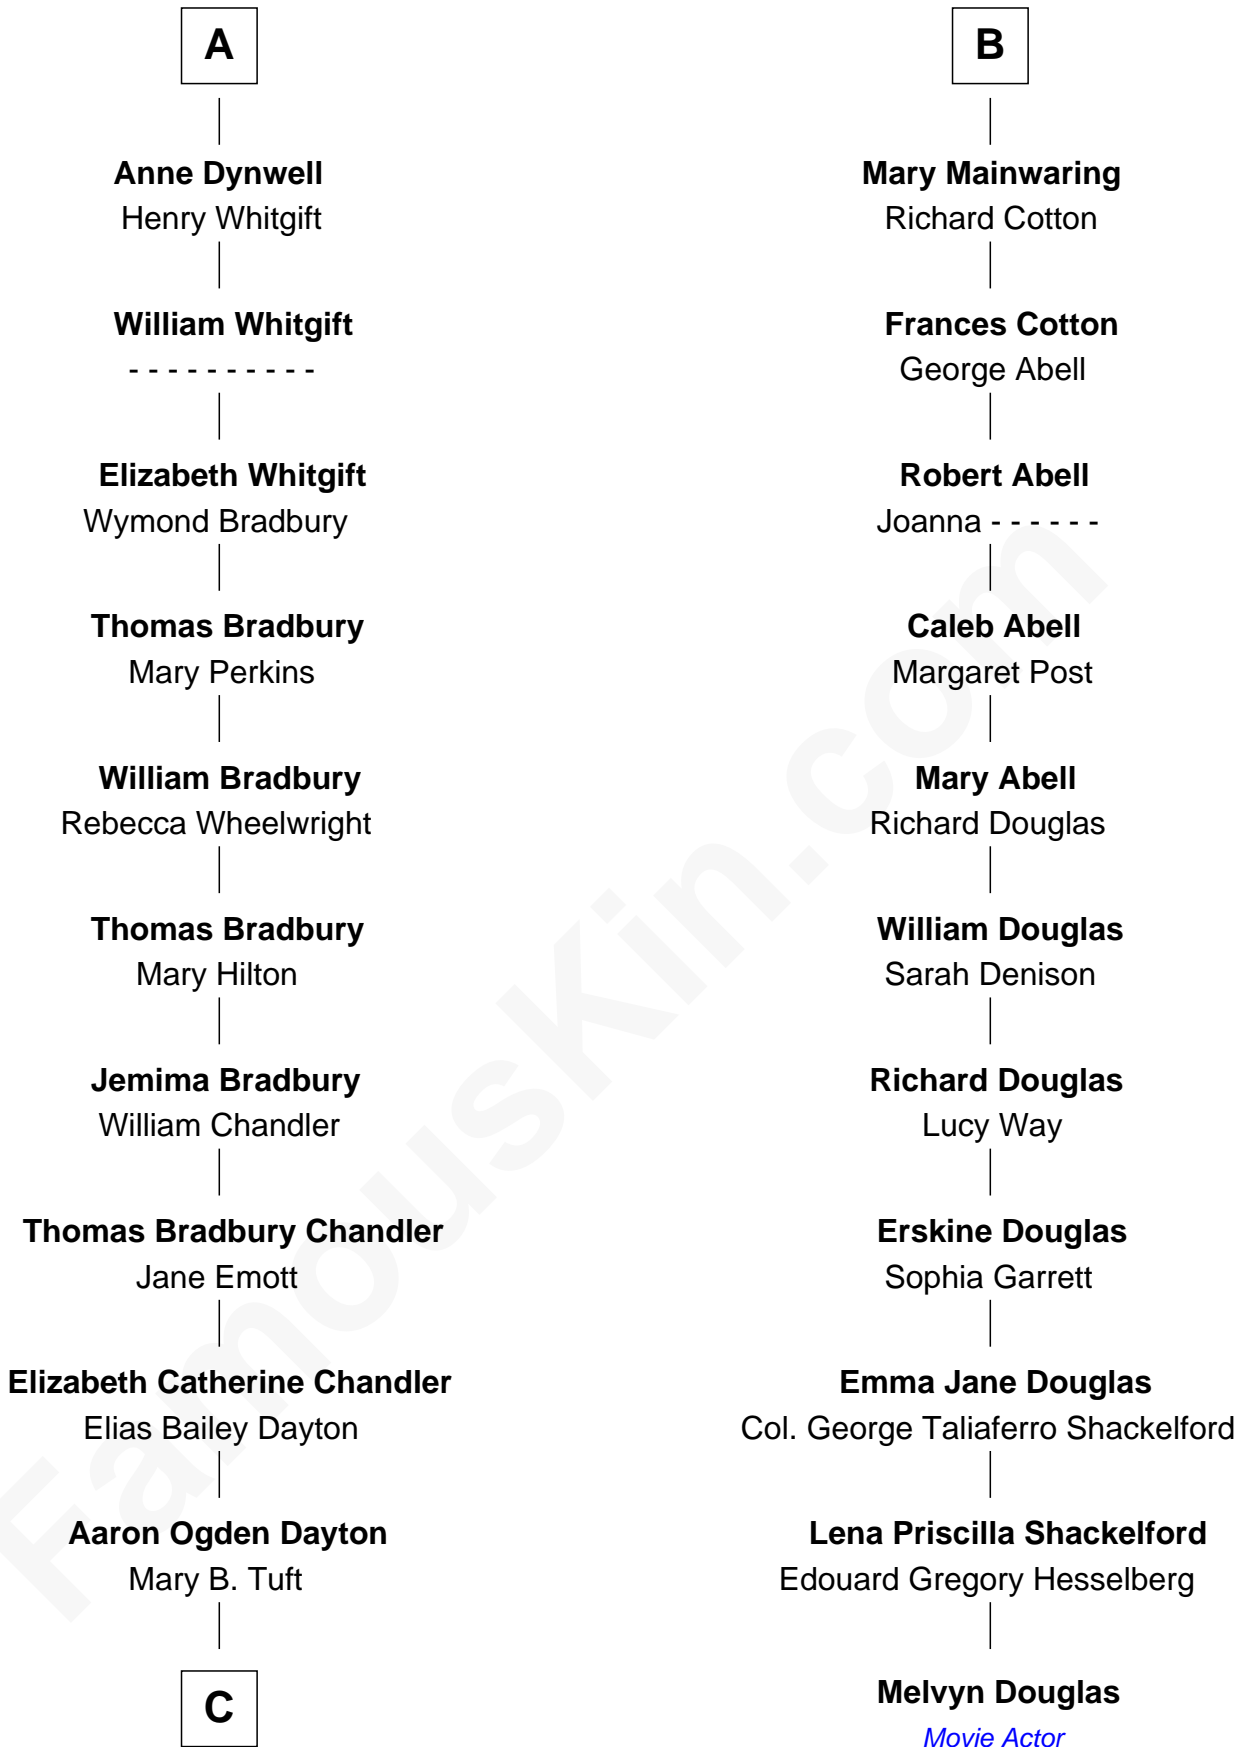

FamousKin.com
Relationship Chart of
Christopher Reeve
Movie Actor

17th cousin 4 times removed of

Melvyn Douglas
Movie Actor

Sir Thomas de Beauchamp
 Katherine de Mortimer

C

Katherine Irving Dayton

Henry Baldwin

Margaretta Willis Baldwin

Augustus Henry Reeve

Richard Henry Reeve

Anne Conrad D'Olier

Franklin D'Olier Reeve

Barbara Pitney Lamb

Christopher Reeve

Movie Actor