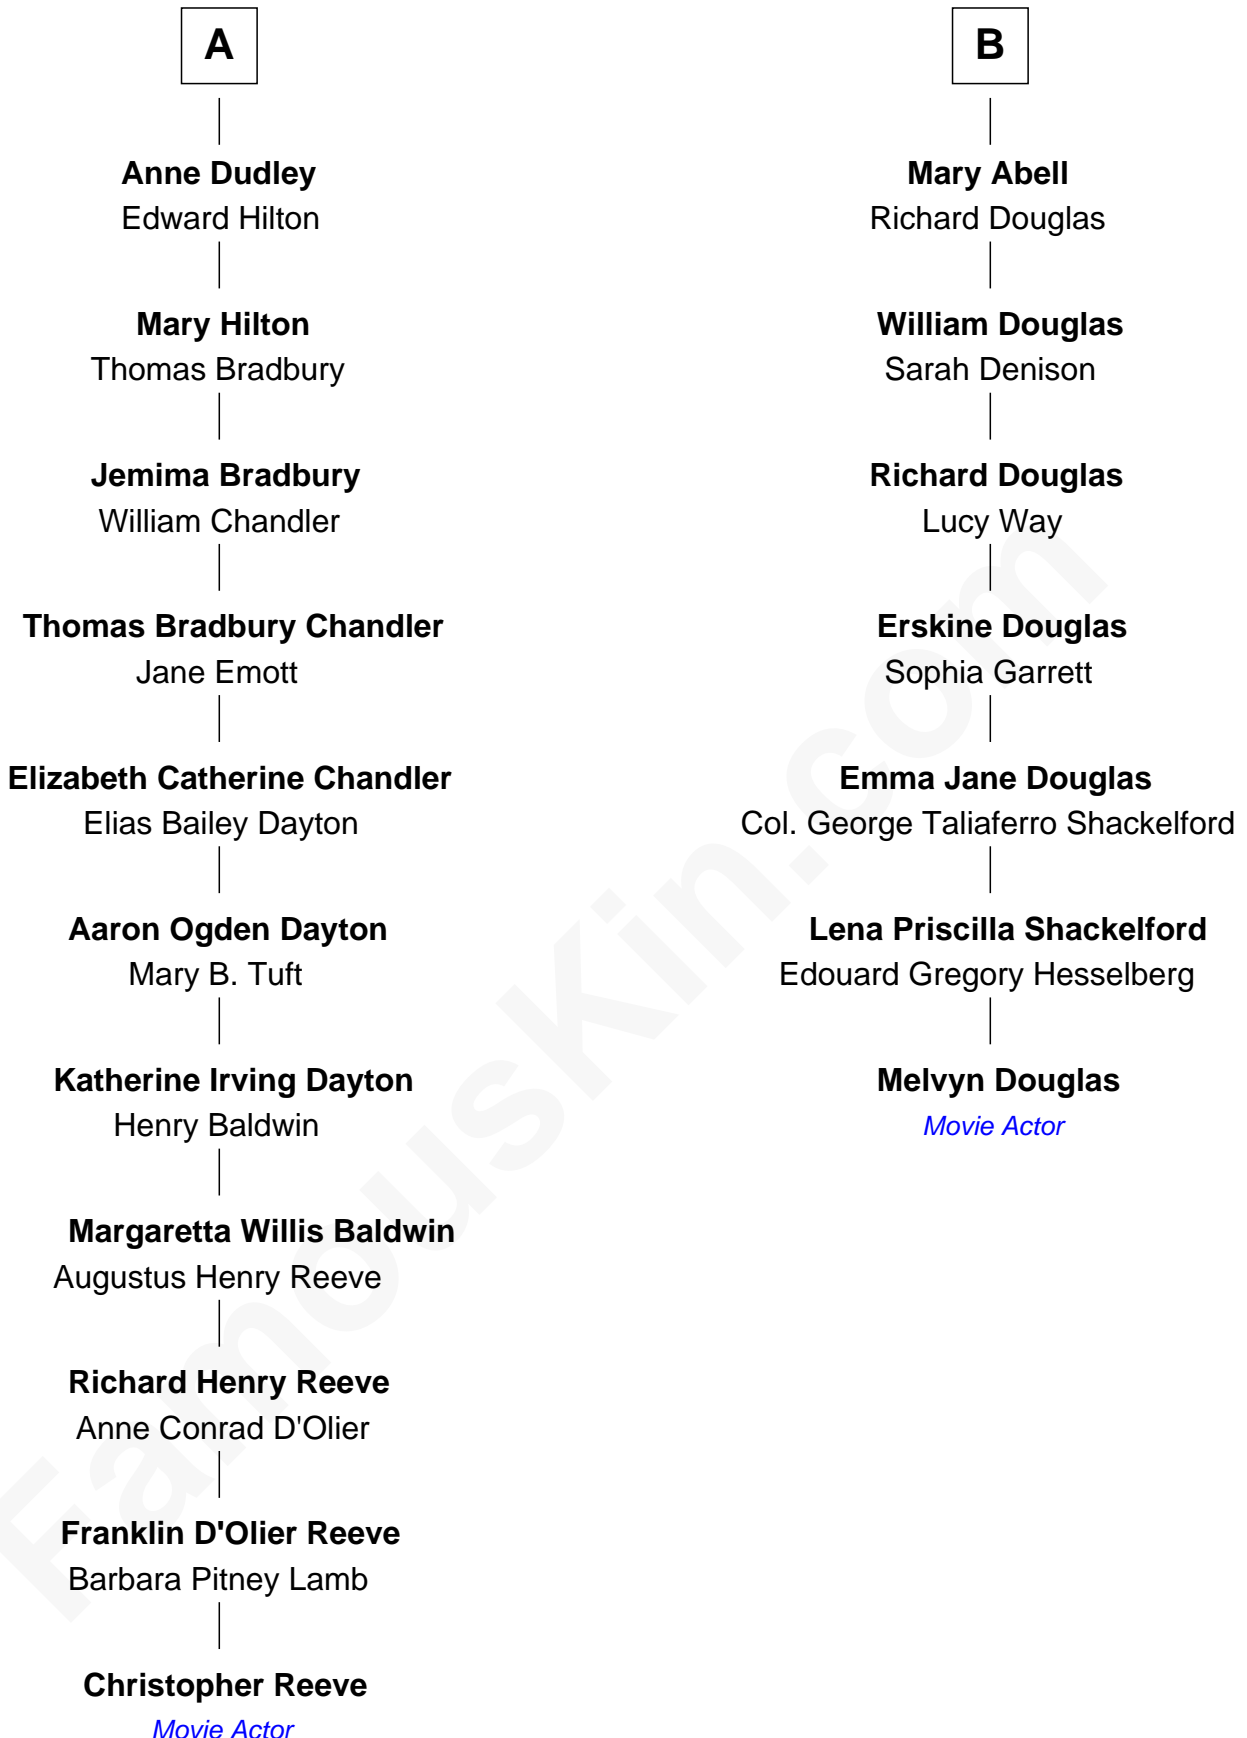

FamousKin.com
Relationship Chart of
Christopher Reeve
Movie Actor

13th cousin 4 times removed of
Melvyn Douglas
Movie Actor

Christopher Reeve photo by [Jbfrankel](#) (CC BY-SA 3.0)