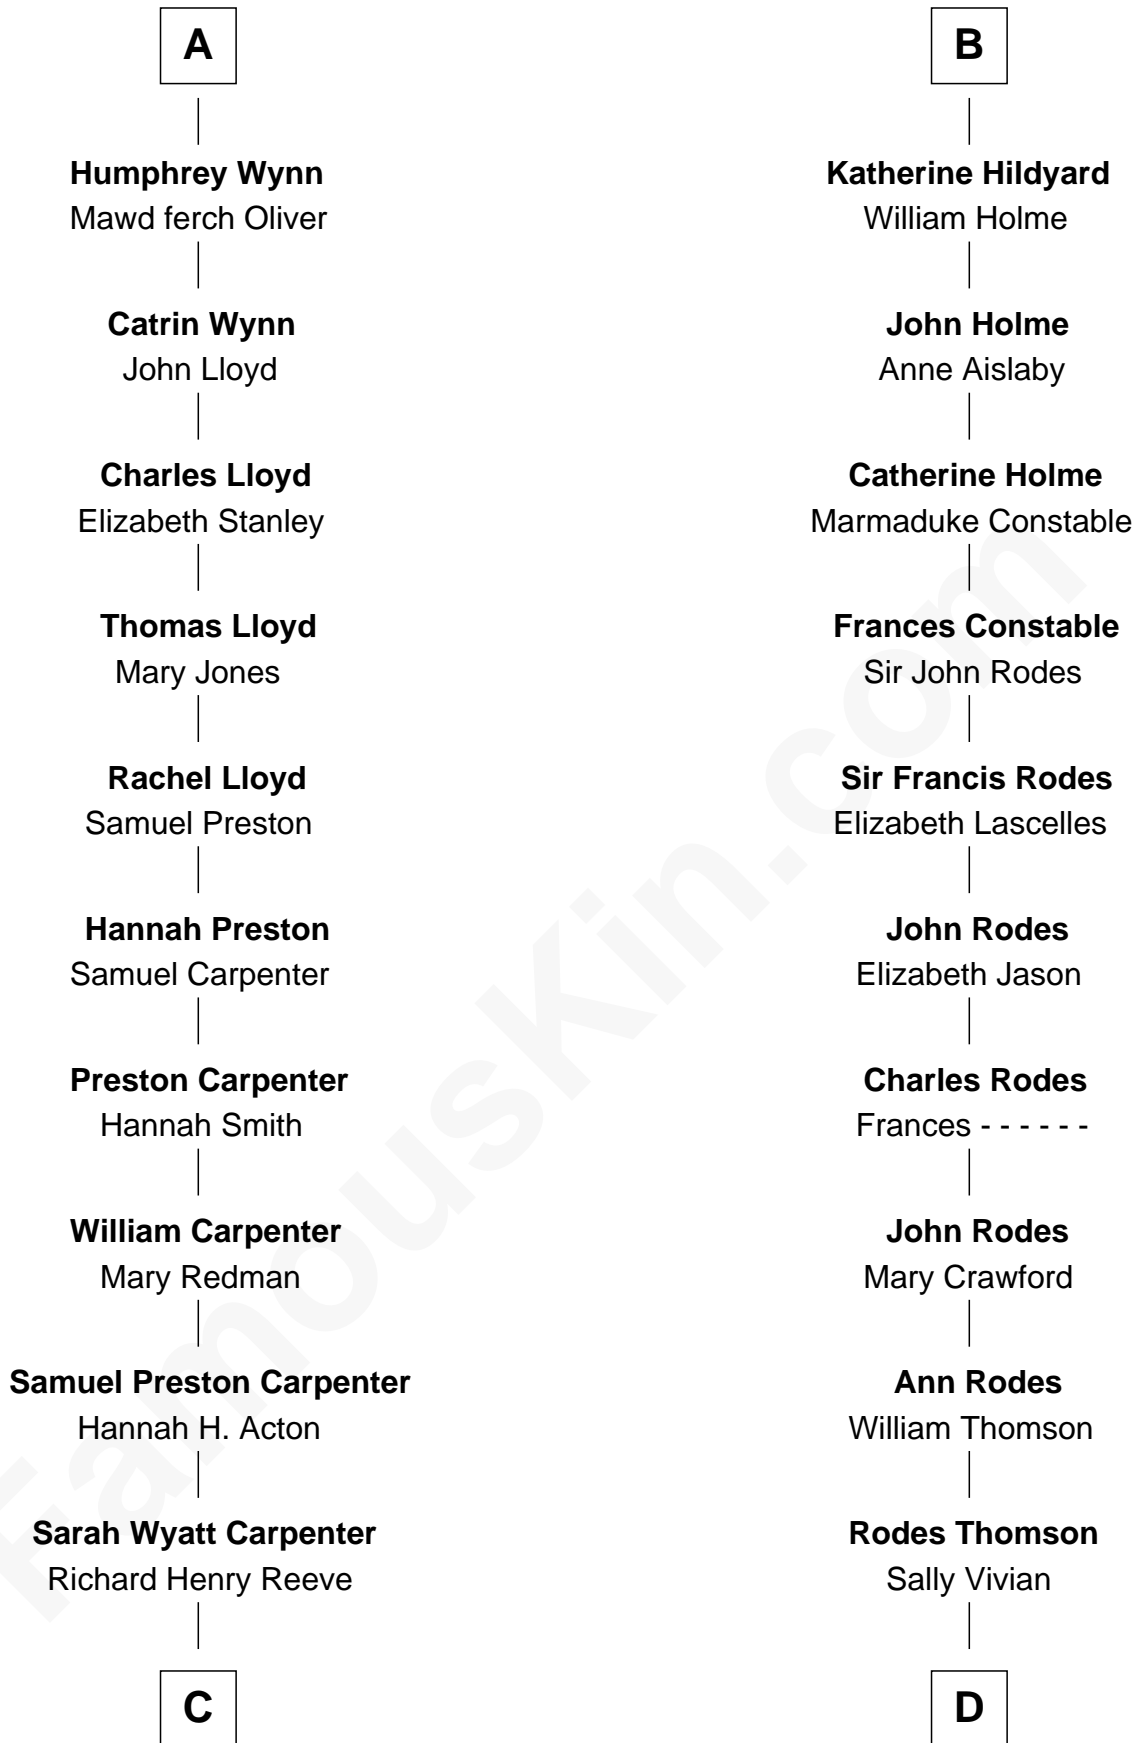

FamousKin.com
Relationship Chart of
Christopher Reeve
Movie Actor

20th cousin 1 time removed of
Melvyn Douglas
Movie Actor

C

Augustus Henry Reeve
Margaretta Willis Baldwin

Richard Henry Reeve
Anne Conrad D'Olier

Franklin D'Olier Reeve
Barbara Pitney Lamb

Christopher Reeve
Movie Actor

D

Nancy Thomson
Thomas Johnson Garrett

Sophia Garrett
Erskine Douglas

Emma Jane Douglas
Col. George Taliaferro Shackelford

Lena Priscilla Shackelford
Edouard Gregory Hesselberg