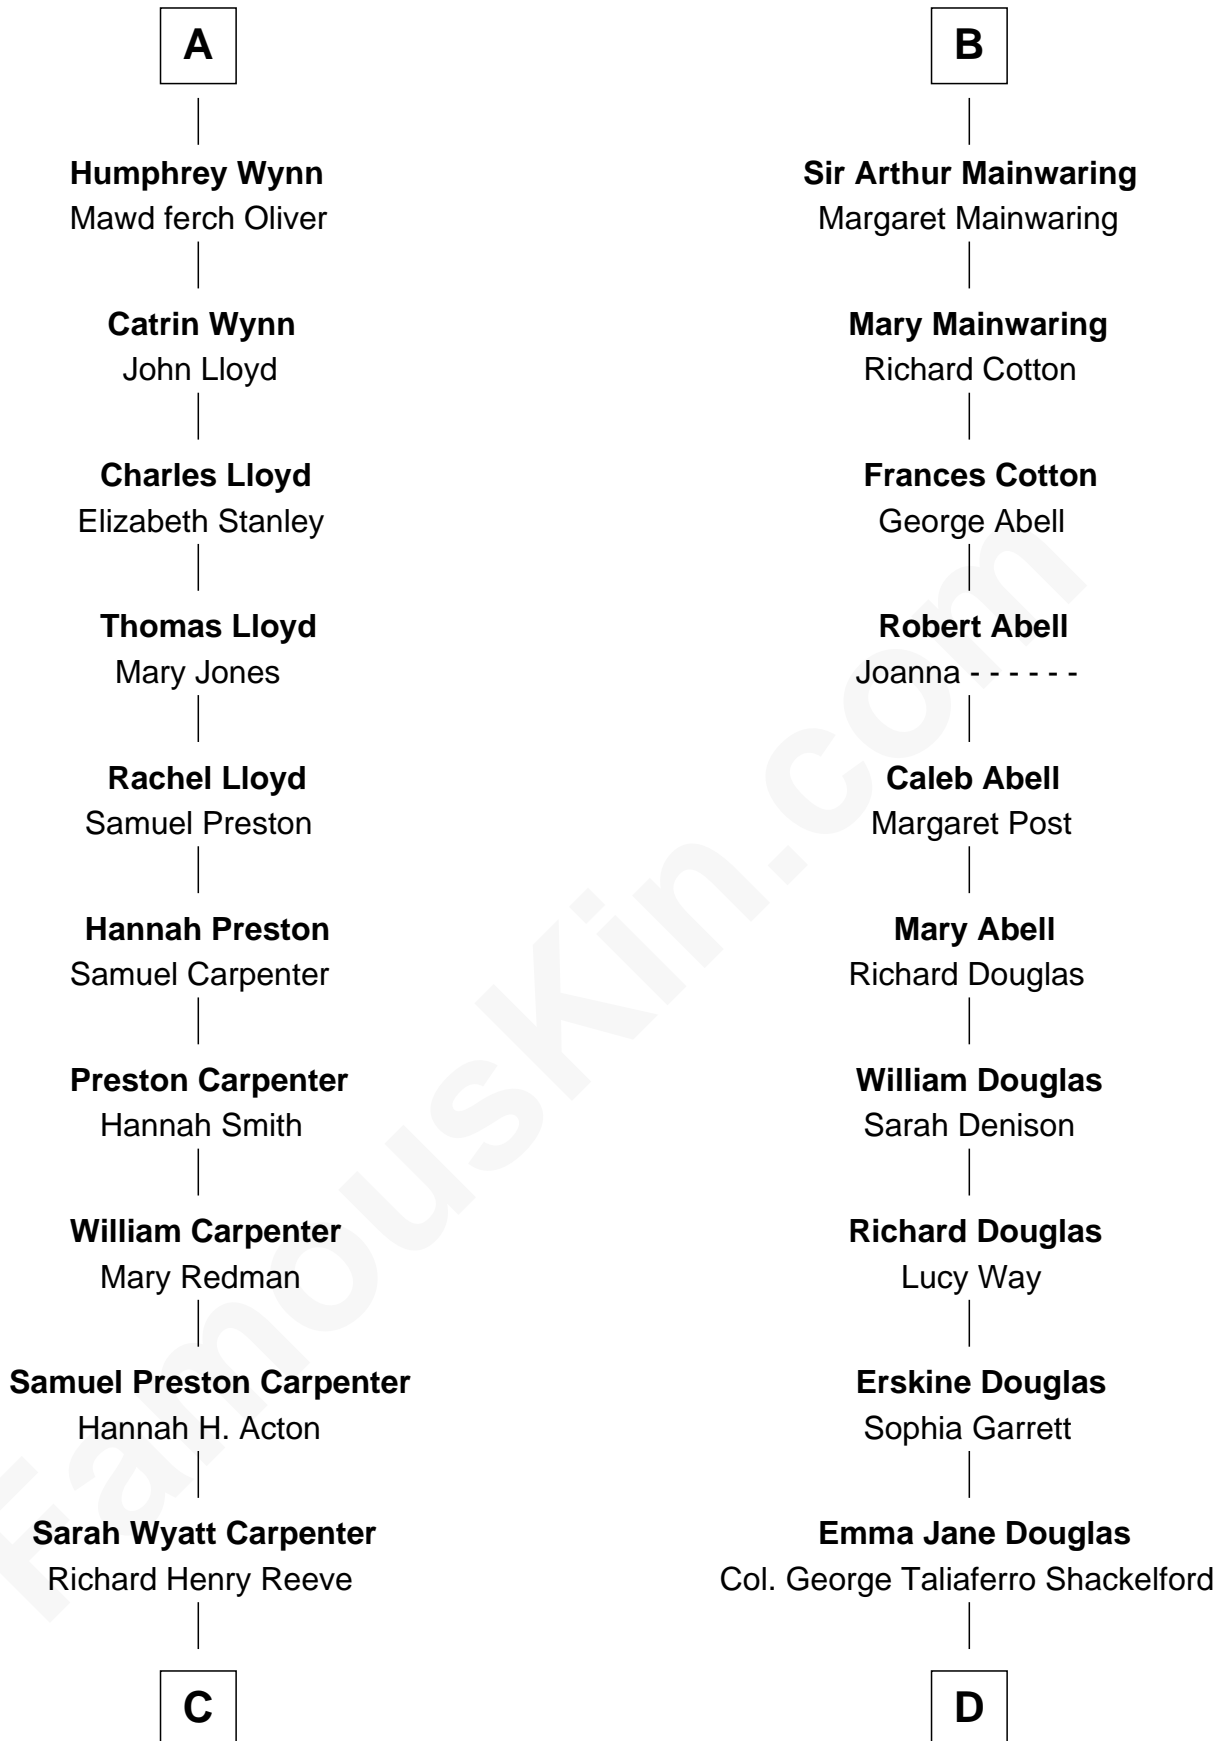

FamousKin.com
Relationship Chart of
Christopher Reeve
Movie Actor

18th cousin 2 times removed of
Melvyn Douglas
Movie Actor

C

Augustus Henry Reeve
Margaretta Willis Baldwin

Richard Henry Reeve
Anne Conrad D'Olier

Franklin D'Olier Reeve
Barbara Pitney Lamb

Christopher Reeve
Movie Actor

D

Lena Priscilla Shackelford
Edouard Gregory Hesselberg

Melvyn Douglas
Movie Actor

FamousKin.com