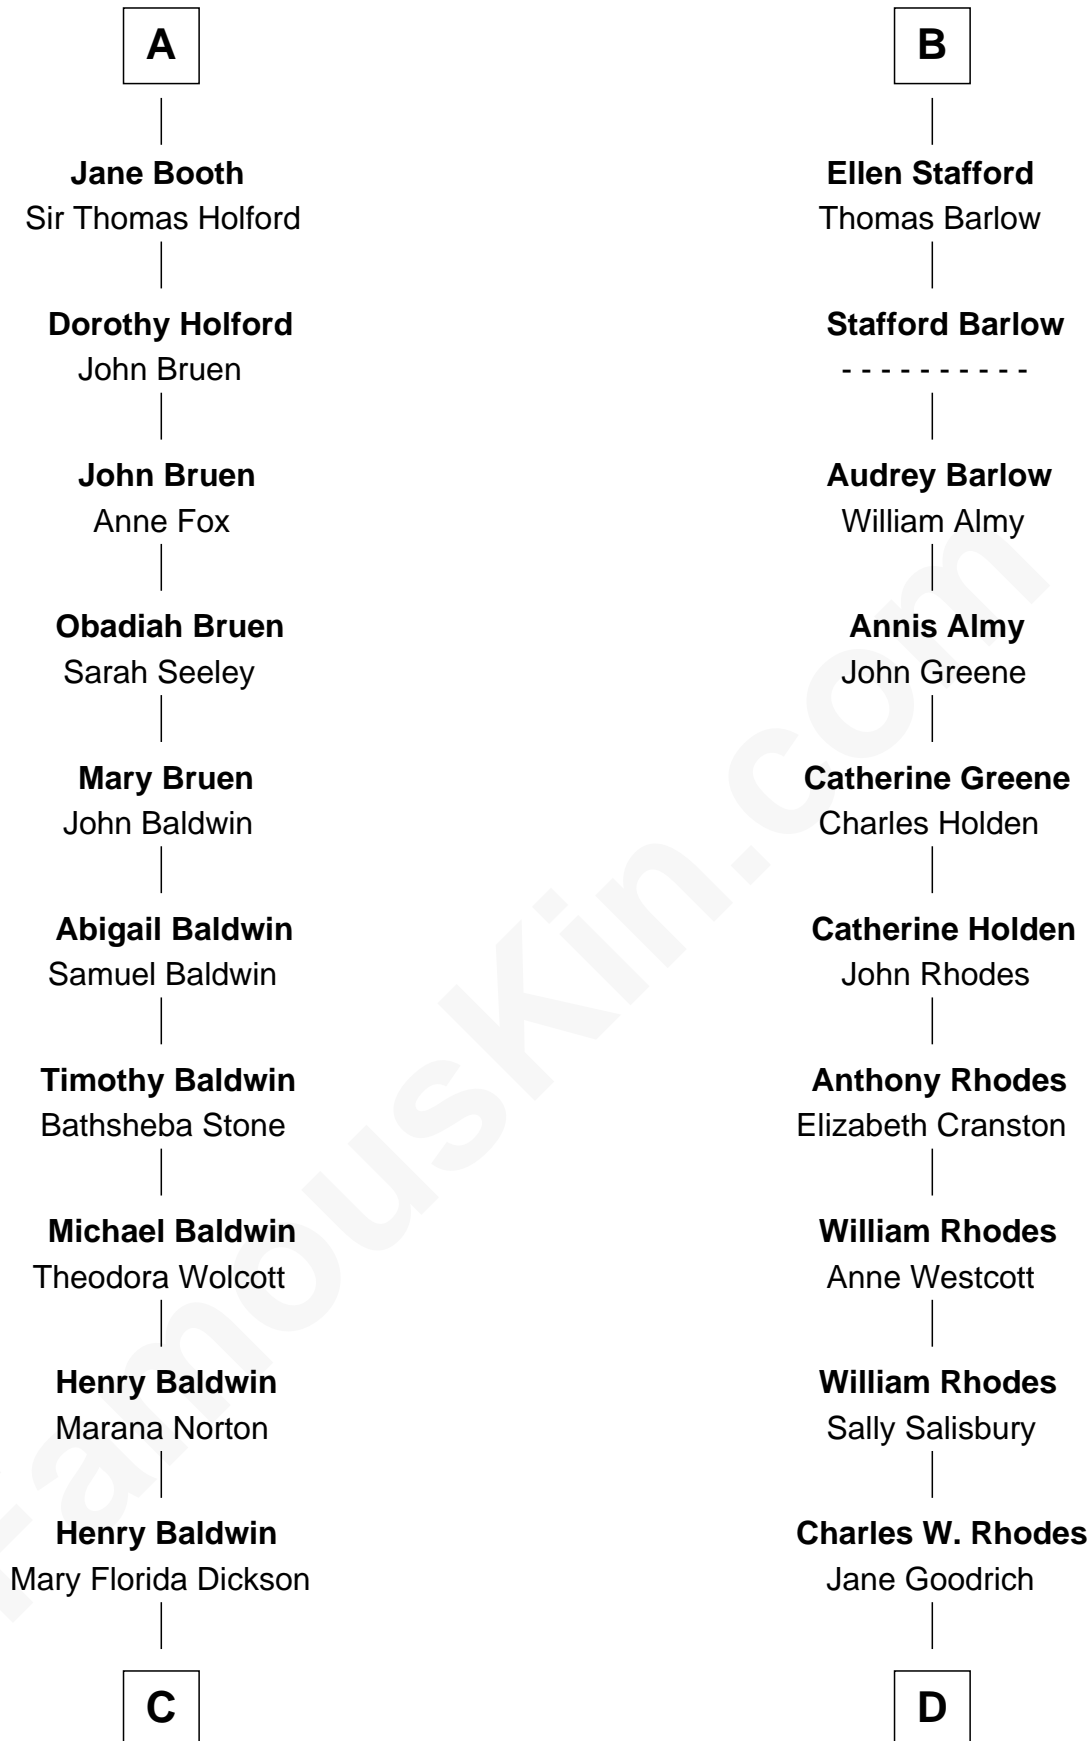

FamousKin.com Relationship Chart of

Christopher Reeve

Movie Actor

21st cousin of

Sarah Palin

9th Governor of Alaska

Katherine de Hastang

Ralph de Stafford