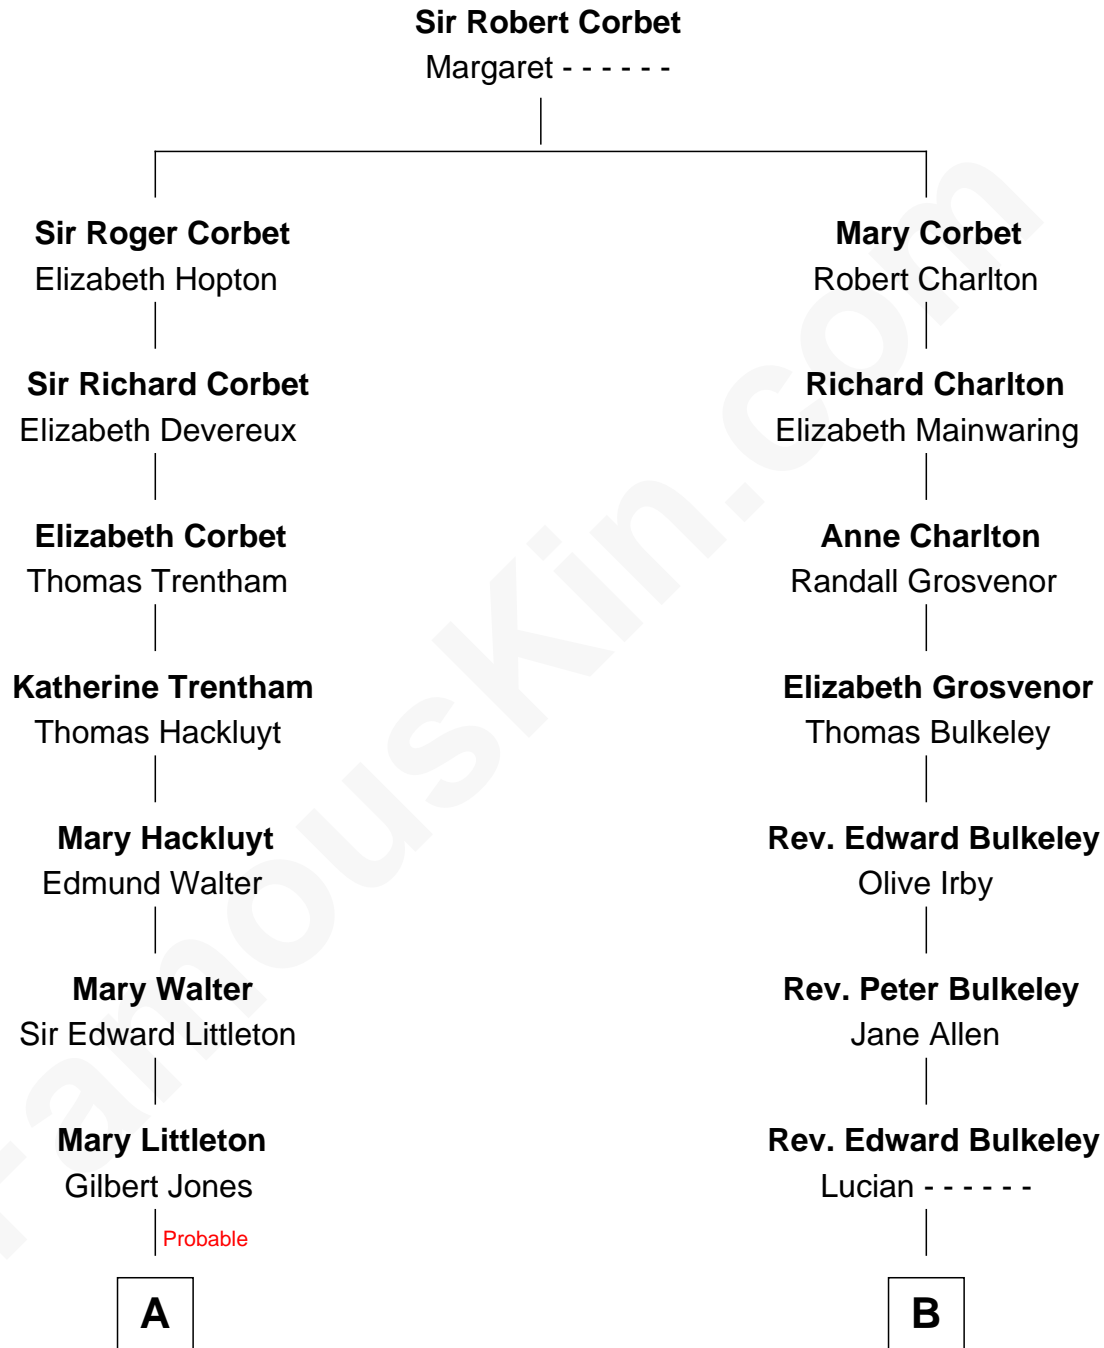

**FamousKin.com**  
**Relationship Chart of**  
**Christopher Reeve**  
*Movie Actor*

16th cousin 1 time removed of  
**Sarah Palin**  
*9th Governor of Alaska*

Christopher Reeve photo by [Jbfrankel](#) (CC BY-SA 3.0)