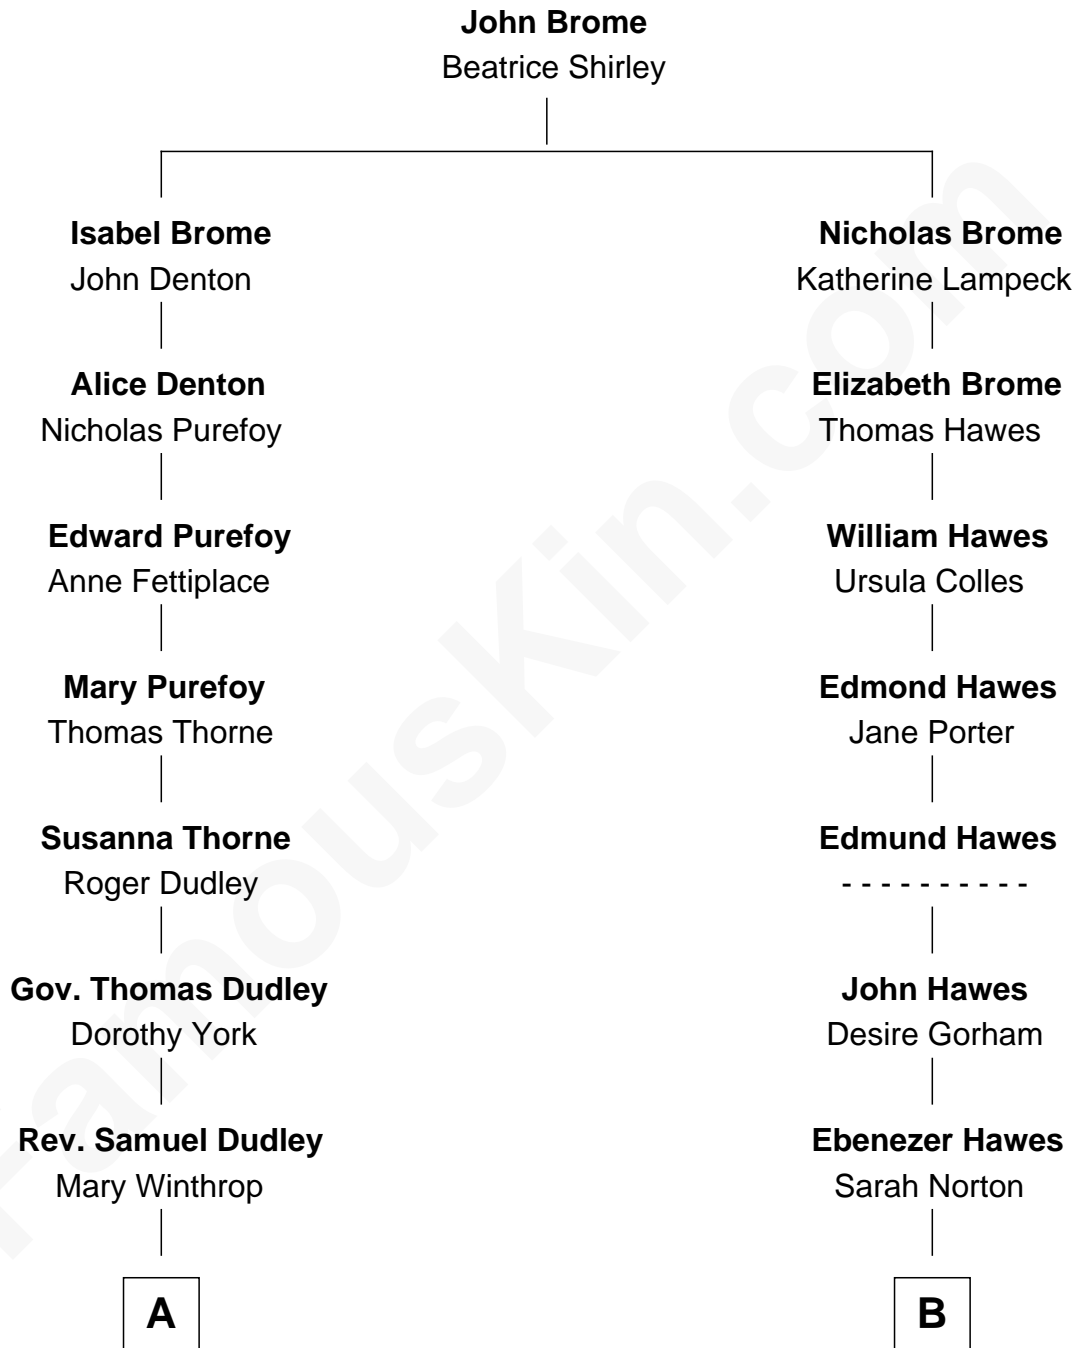

**FamousKin.com**  
**Relationship Chart of**  
**Christopher Reeve**  
*Movie Actor*

15th cousin 2 times removed of  
**Sarah Palin**  
*9th Governor of Alaska*

Christopher Reeve photo by [Jbfrankel](#) ([CC BY-SA 3.0](#))