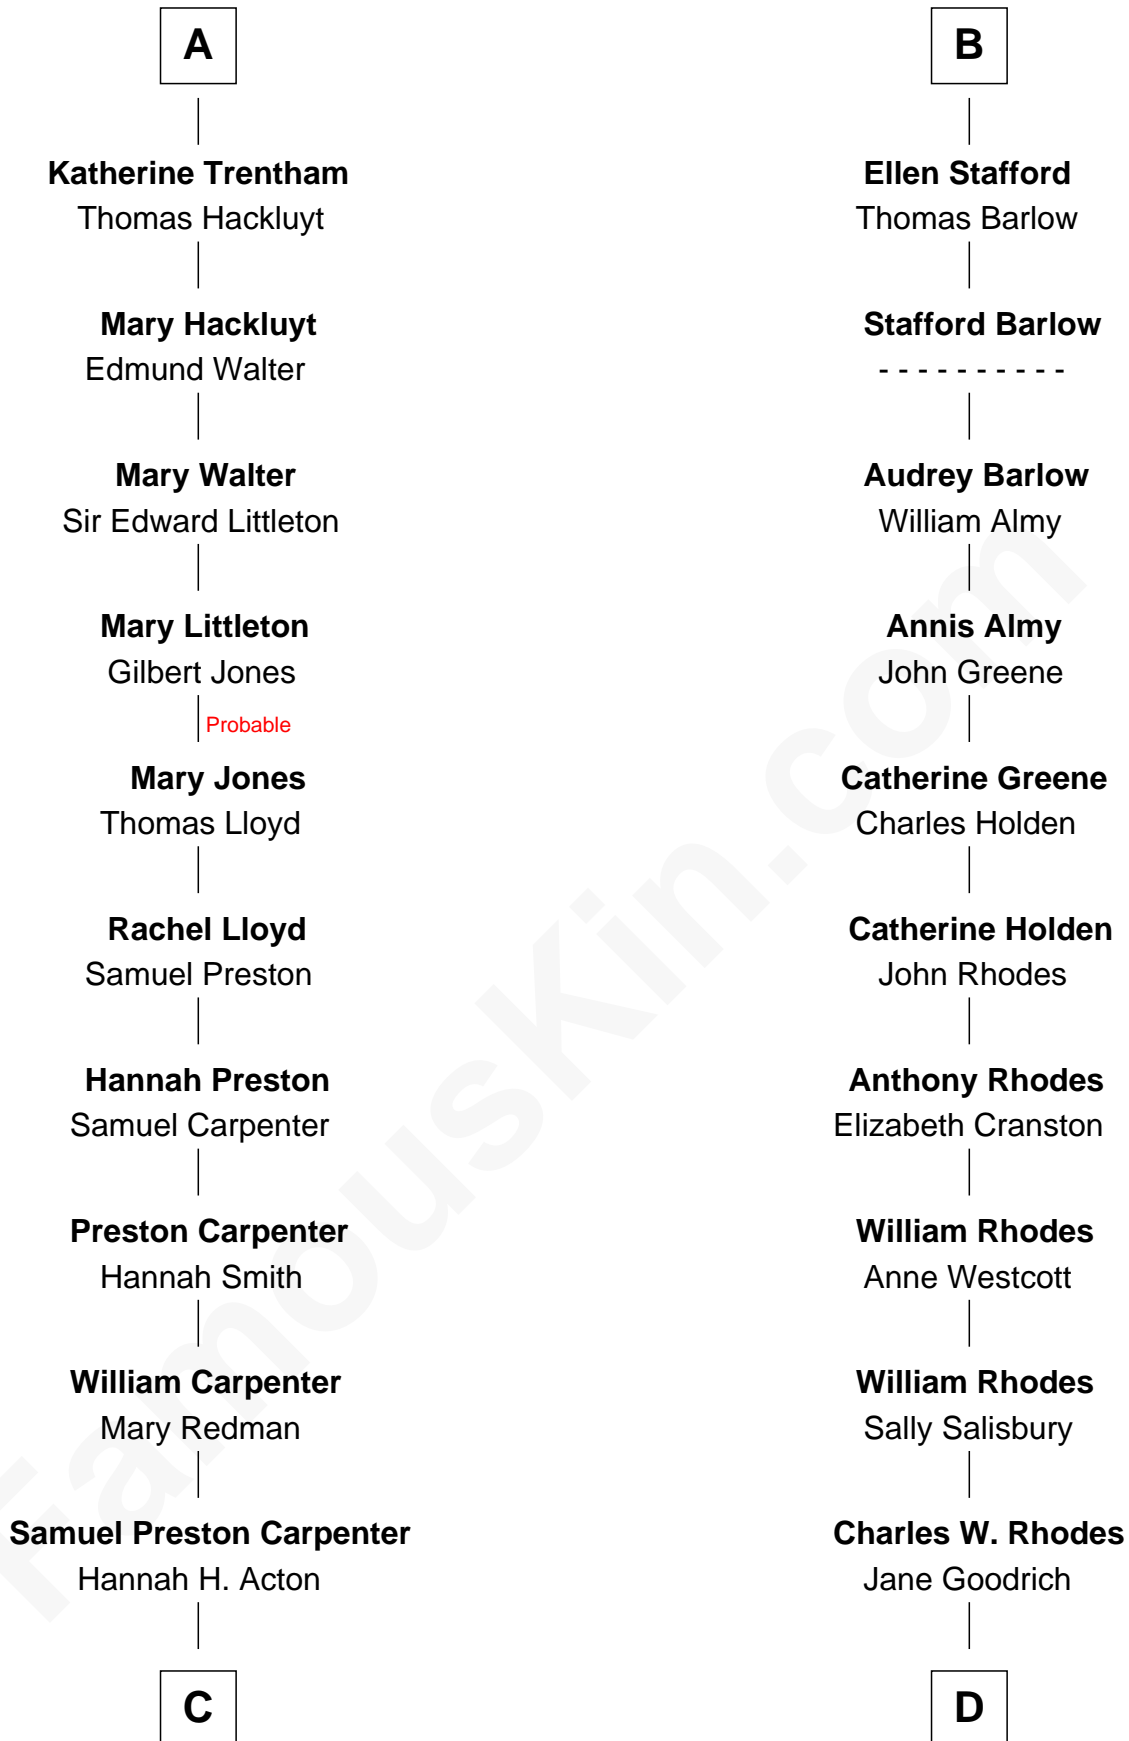

FamousKin.com Relationship Chart of

Christopher Reeve

Movie Actor

21st cousin of

Sarah Palin

9th Governor of Alaska

C

Sarah Wyatt Carpenter

Richard Henry Reeve

Augustus Henry Reeve

Margaretta Willis Baldwin

Richard Henry Reeve

Anne Conrad D'Olier

Franklin D'Olier Reeve

Barbara Pitney Lamb

Christopher Reeve