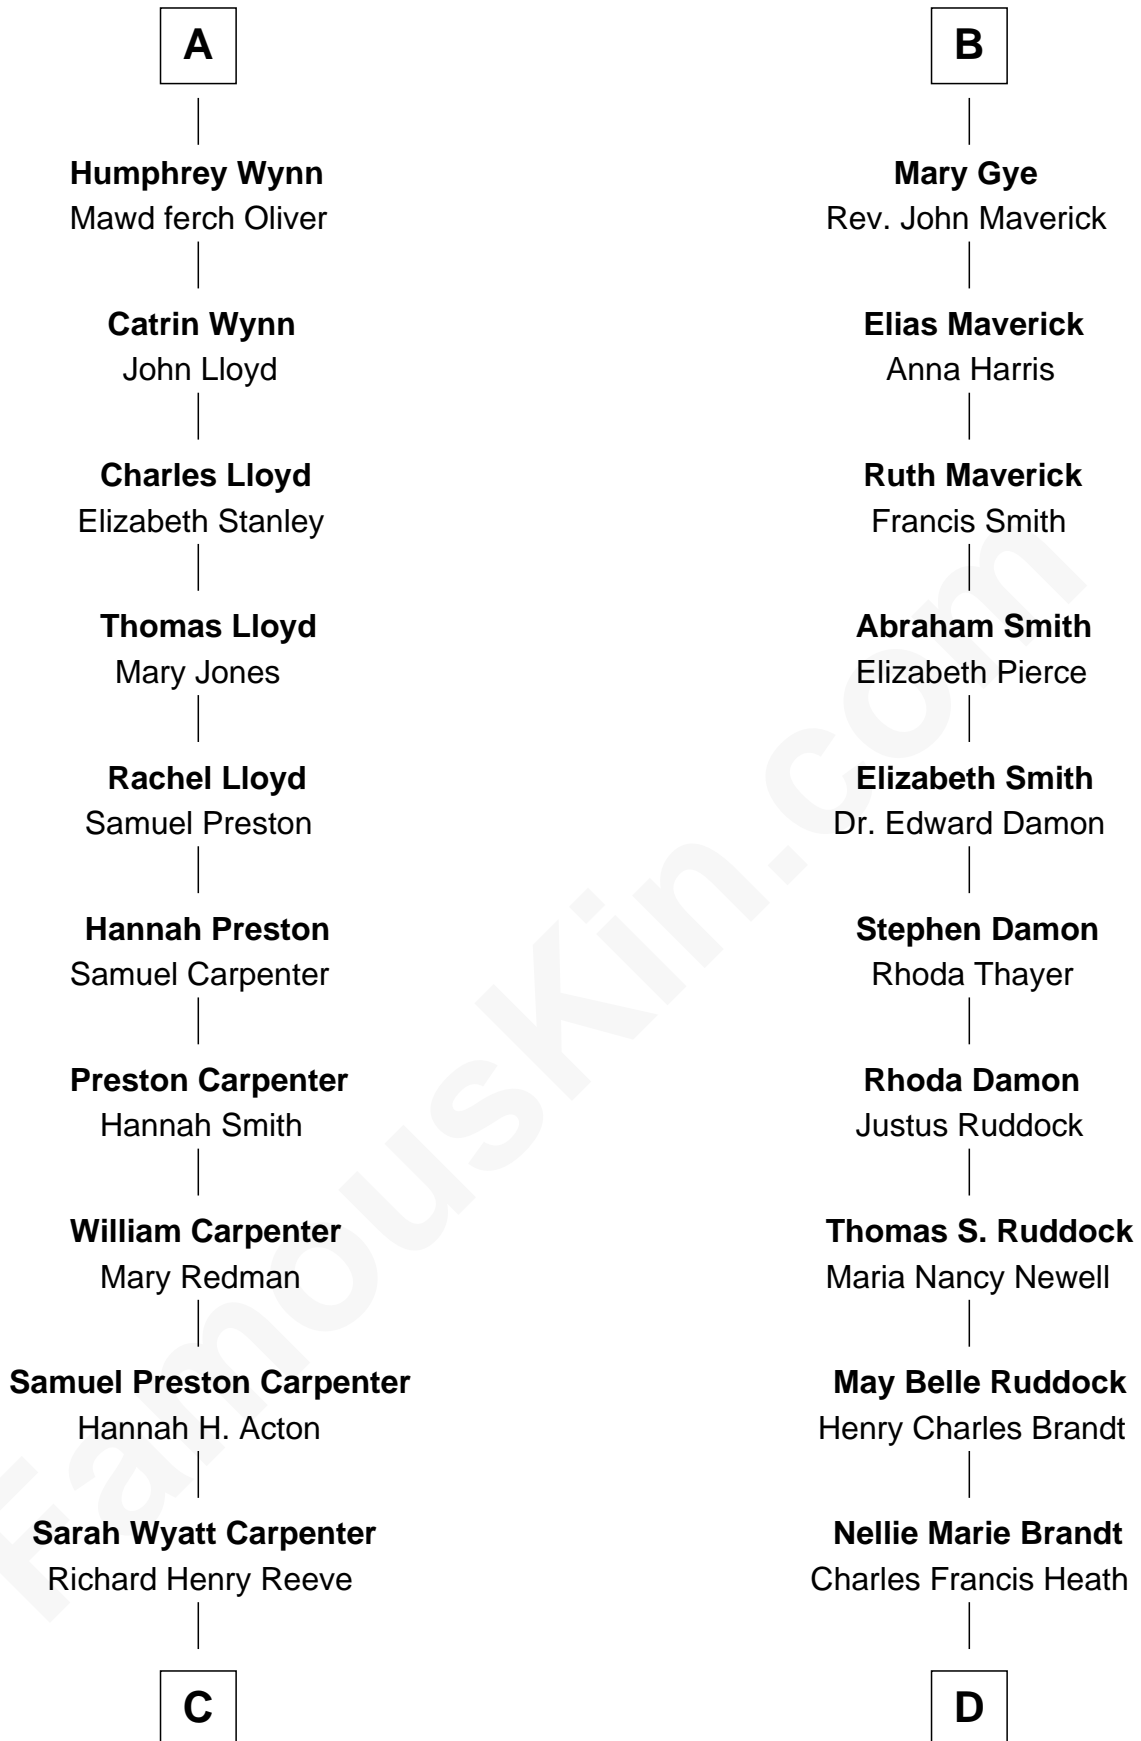

**FamousKin.com**  
**Relationship Chart of**  
**Christopher Reeve**  
*Movie Actor*

18th cousin 2 times removed of  
**Sarah Palin**  
*9th Governor of Alaska*

**C**

**Augustus Henry Reeve**  
Margaretta Willis Baldwin

**Richard Henry Reeve**  
Anne Conrad D'Olier

**Franklin D'Olier Reeve**  
Barbara Pitney Lamb

**Christopher Reeve**  
*Movie Actor*

**D**

**Charles Richard Heath**  
Sarah Sheeran

**Sarah Palin**  
*9th Governor of Alaska*