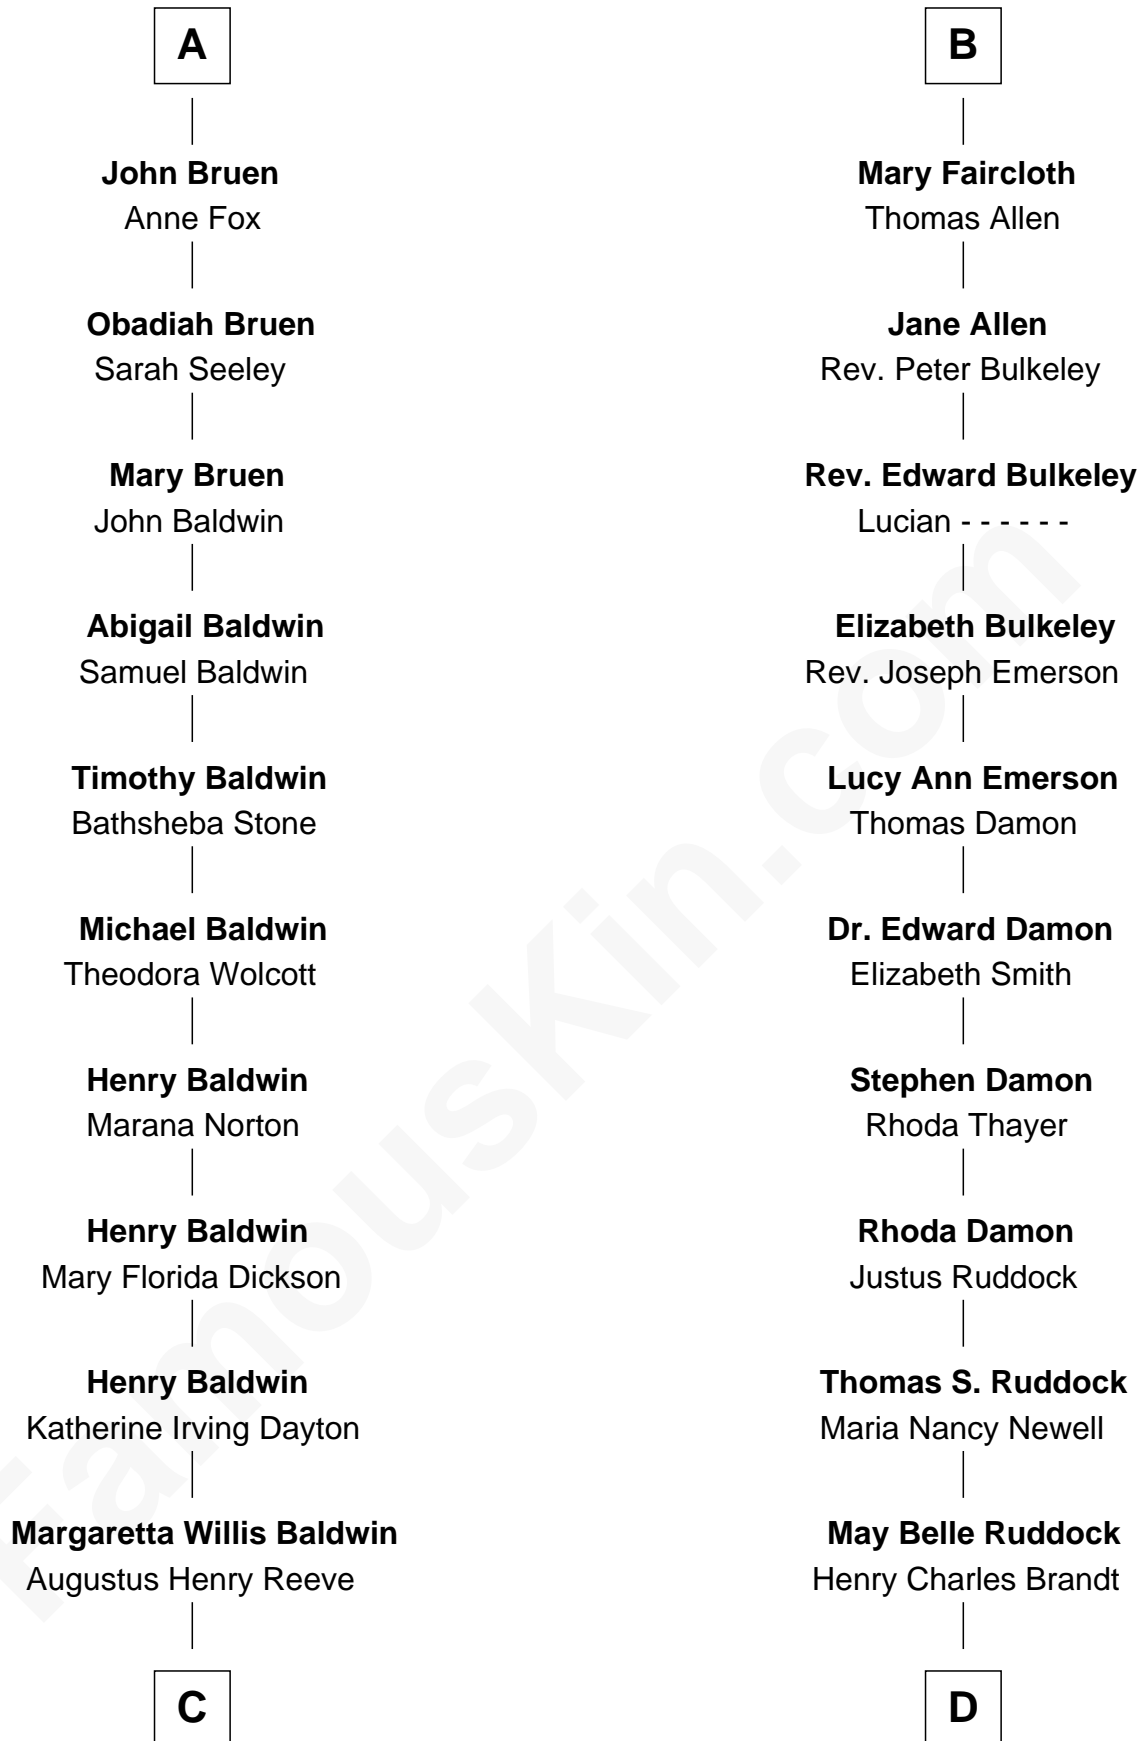

FamousKin.com Relationship Chart of

Christopher Reeve

Movie Actor

19th cousin of

Sarah Palin

9th Governor of Alaska

William le Boteler
Elizabeth de Havering

C

Richard Henry Reeve
Anne Conrad D'Olier

Franklin D'Olier Reeve
Barbara Pitney Lamb

Christopher Reeve
Movie Actor

D

Nellie Marie Brandt
Charles Francis Heath

Charles Richard Heath
Sarah Sheeran

Sarah Palin
9th Governor of Alaska