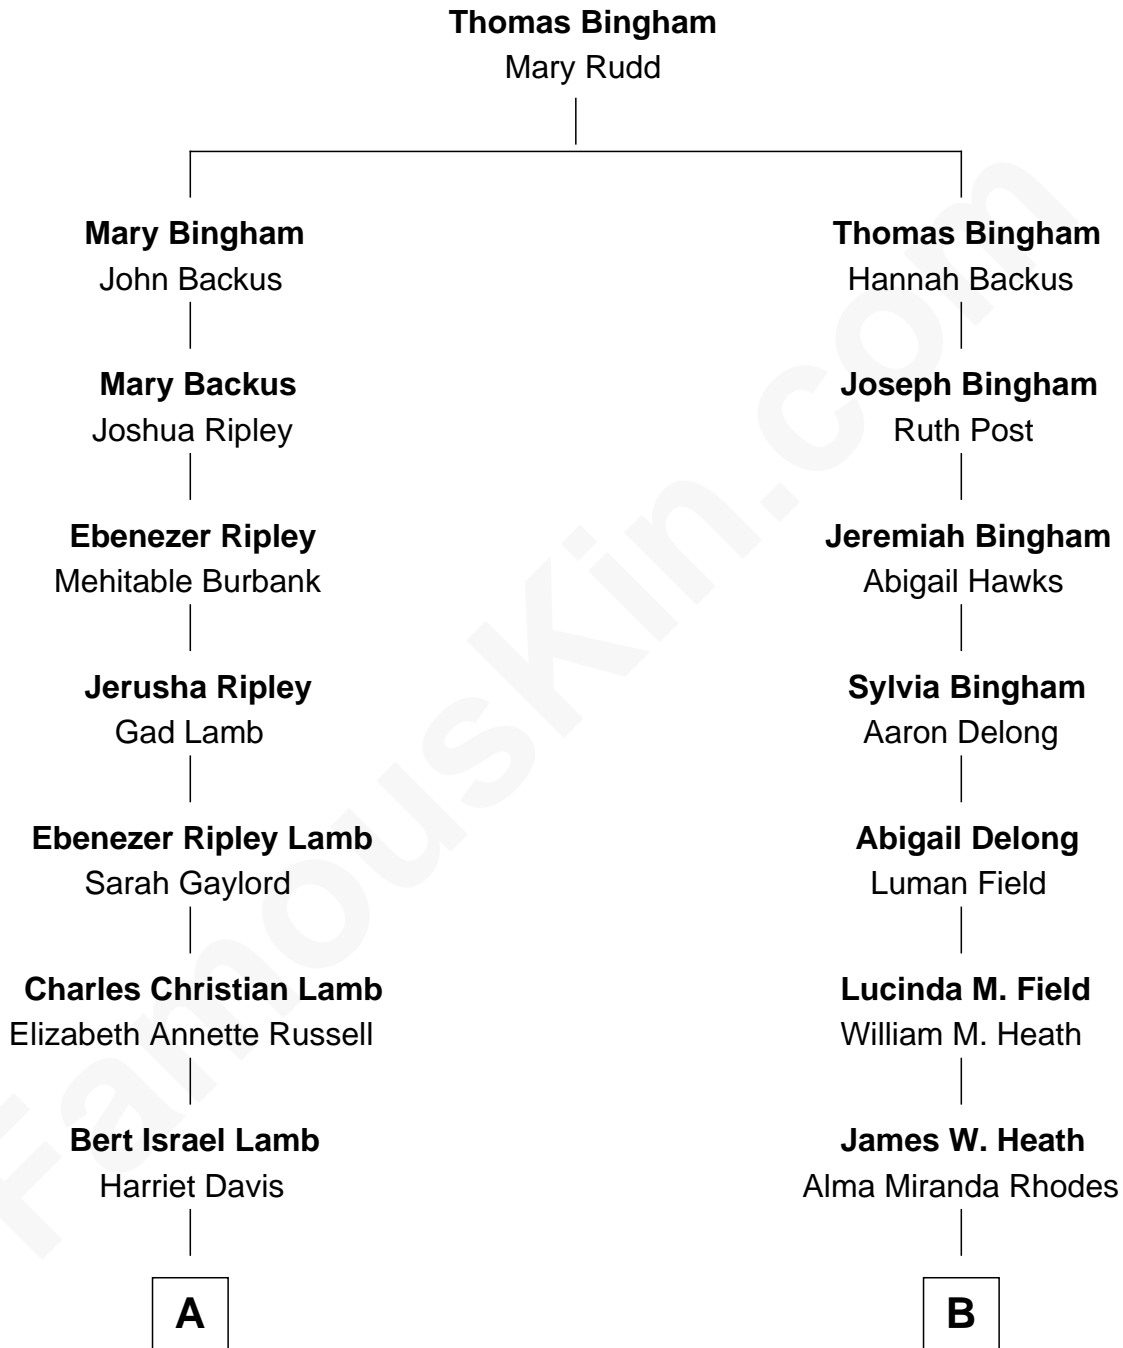

**FamousKin.com**  
**Relationship Chart of**  
**Christopher Reeve**  
*Movie Actor*

9th cousin 1 time removed of  
**Sarah Palin**  
*9th Governor of Alaska*

**A**

**Horace Rand Lamb**  
Beatrice Louise Pitney

**Barbara Pitney Lamb**  
Franklin D'Olier Reeve

**Christopher Reeve**  
*Movie Actor*

**B**

**Charles R. Heath**  
Alice Adeline Oriel

**Charles Francis Heath**  
Nellie Marie Brandt

**Charles Richard Heath**  
Sarah Sheeran

**Sarah Palin**  
*9th Governor of Alaska*