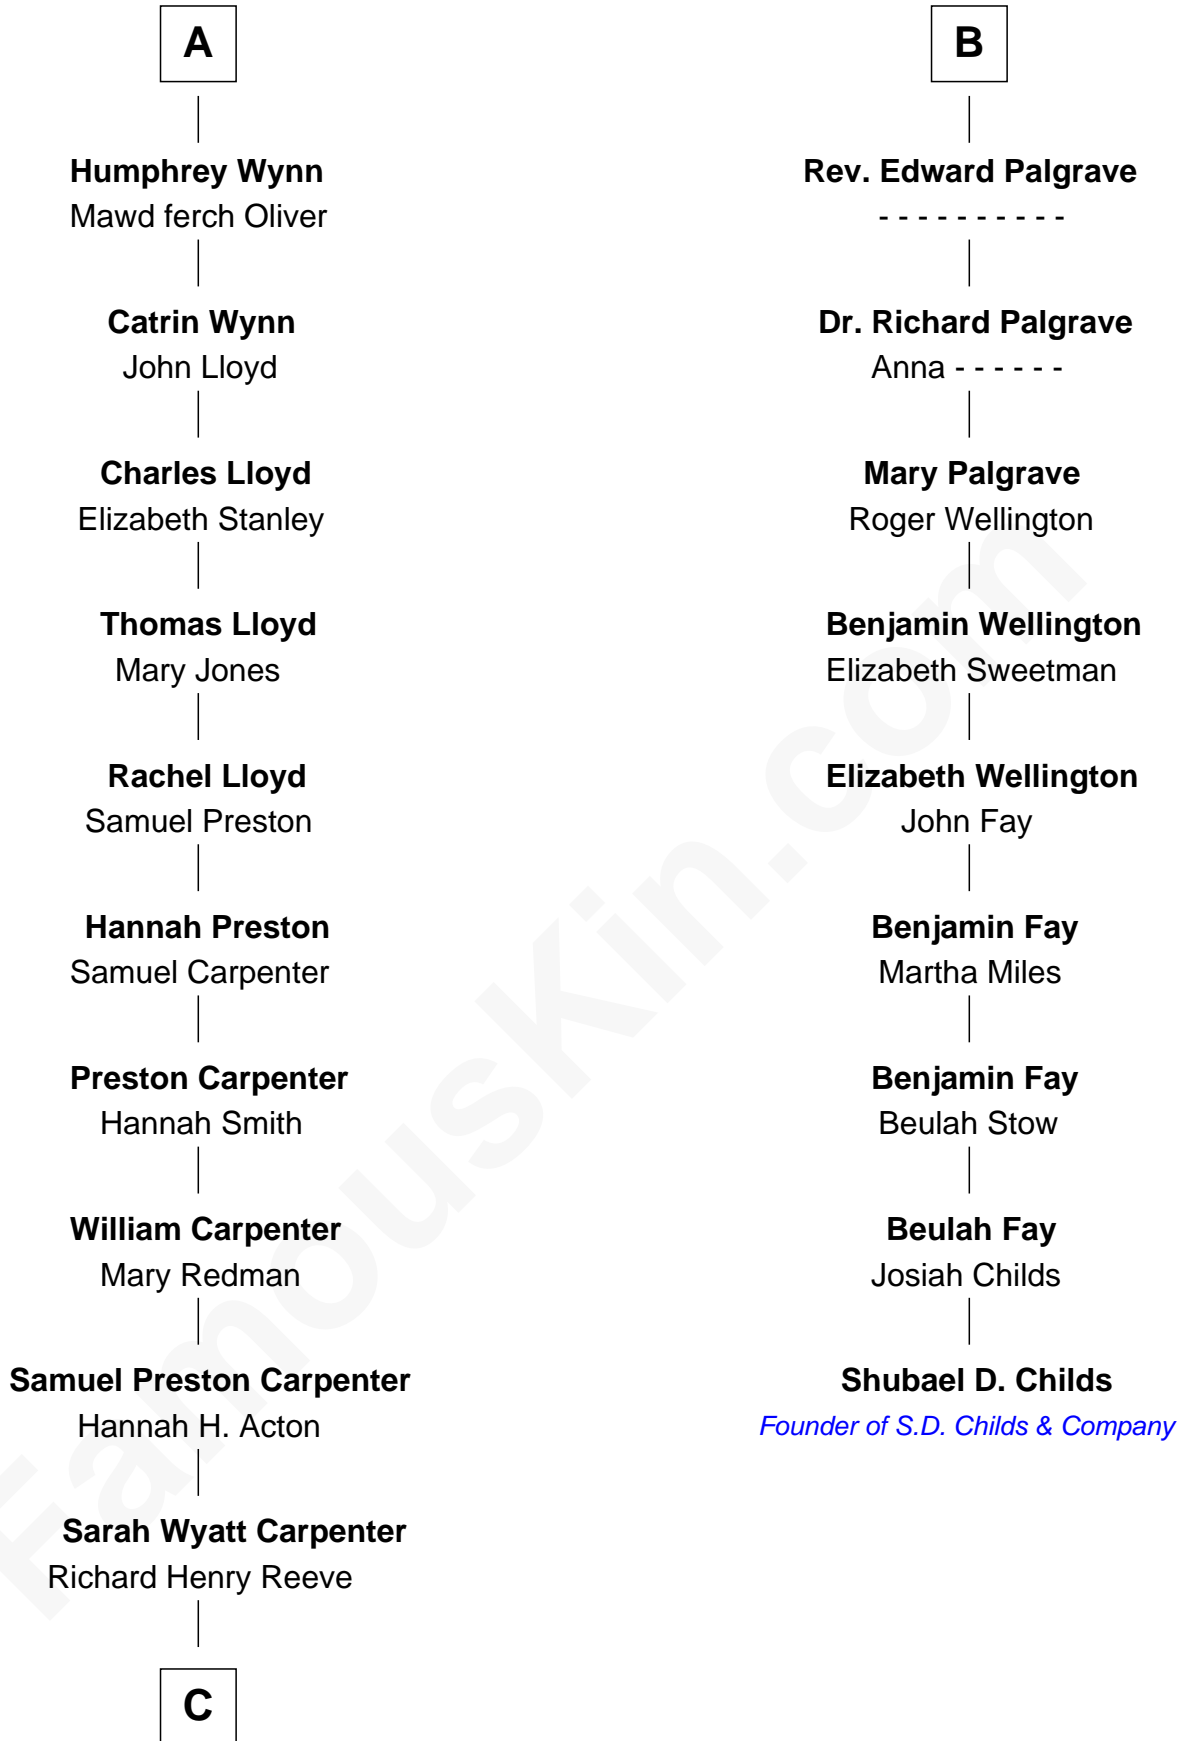

FamousKin.com
Relationship Chart of
Christopher Reeve
Movie Actor

15th cousin 5 times removed of

Shubael D. Childs
Founder of S.D. Childs & Company

C

—
Augustus Henry Reeve
Margaretta Willis Baldwin

—
Richard Henry Reeve
Anne Conrad D'Olier

—
Franklin D'Olier Reeve
Barbara Pitney Lamb

—
Christopher Reeve
Movie Actor

FamousKin.com