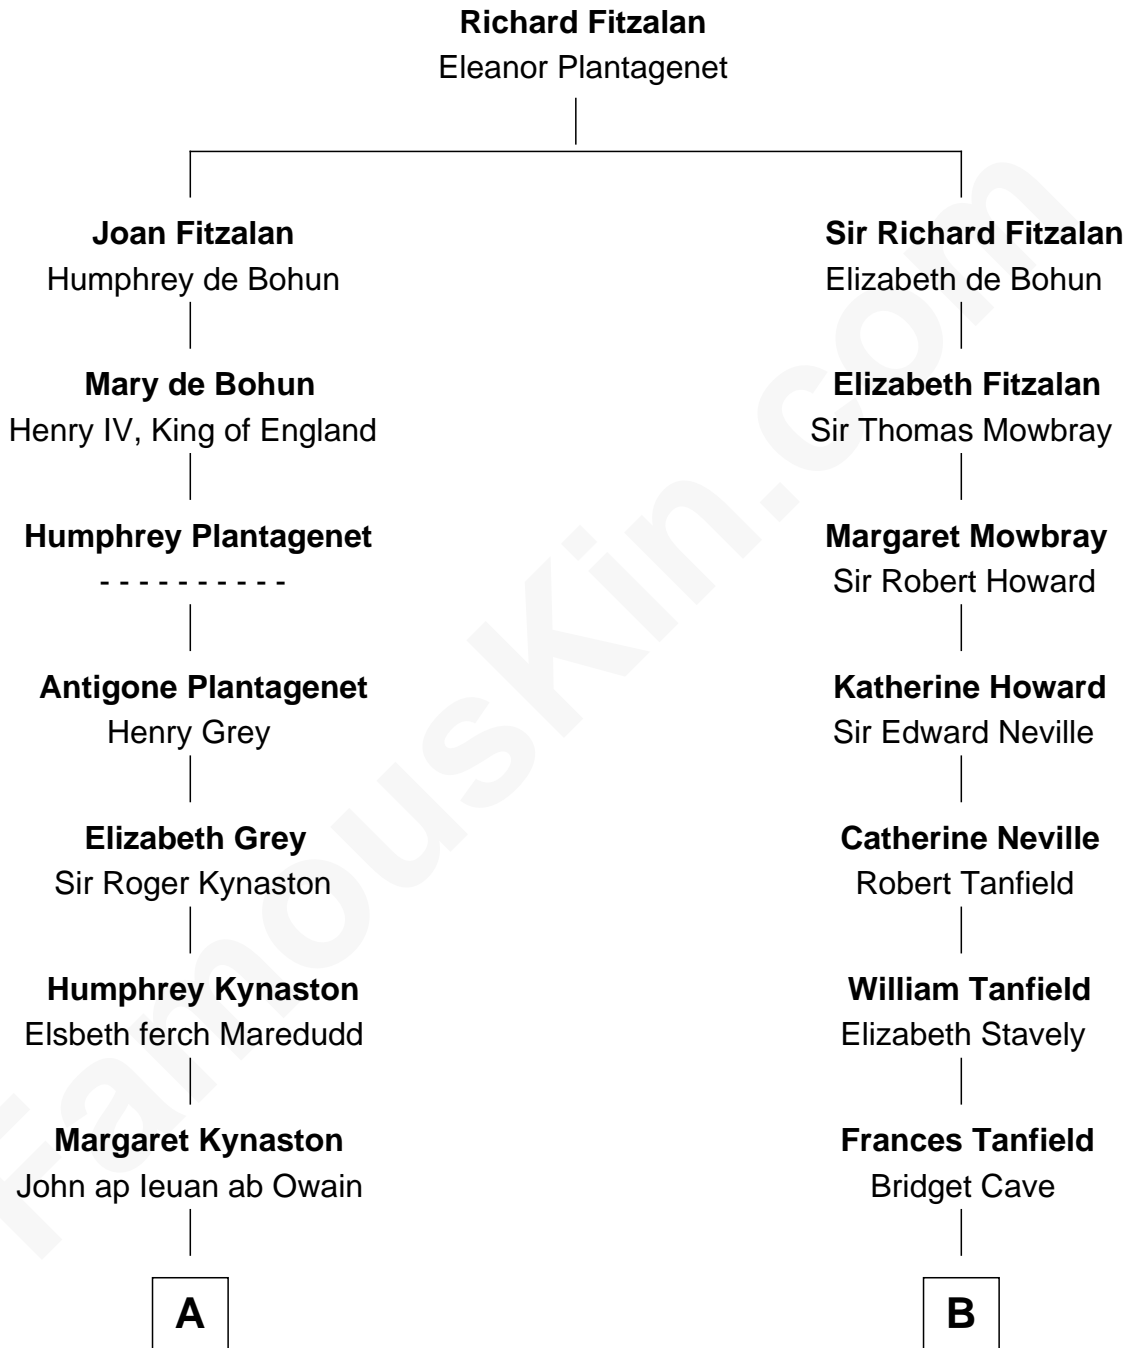

FamousKin.com
Relationship Chart of
Christopher Reeve
Movie Actor

14th cousin 6 times removed of

Thomas Jefferson

3rd U.S. President and Signer of the Declaration of Independence

C

—
Augustus Henry Reeve
Margaretta Willis Baldwin

—
Richard Henry Reeve
Anne Conrad D'Olier

—
Franklin D'Olier Reeve
Barbara Pitney Lamb

—
Christopher Reeve
Movie Actor

FamousKin.com