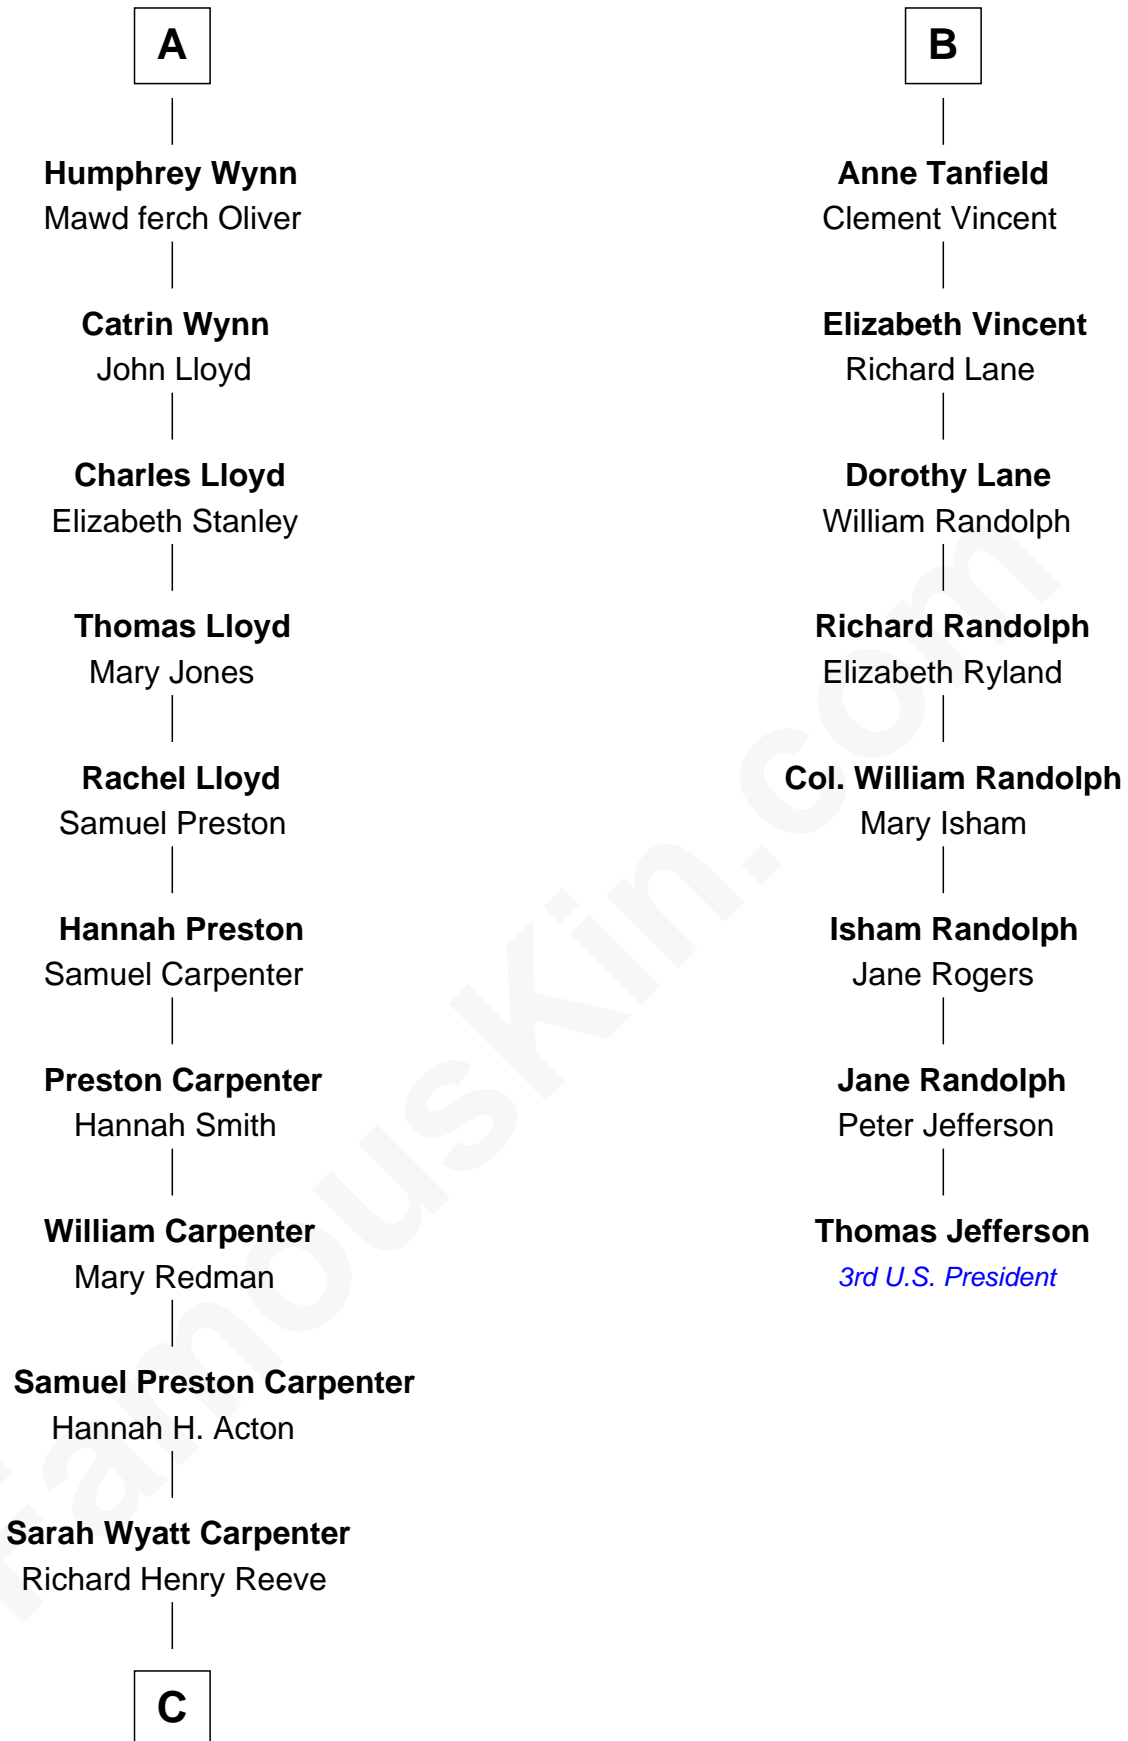

FamousKin.com
Relationship Chart of
Christopher Reeve
Movie Actor

14th cousin 6 times removed of

Thomas Jefferson

3rd U.S. President and Signer of the Declaration of Independence

C

—
Augustus Henry Reeve
Margaretta Willis Baldwin