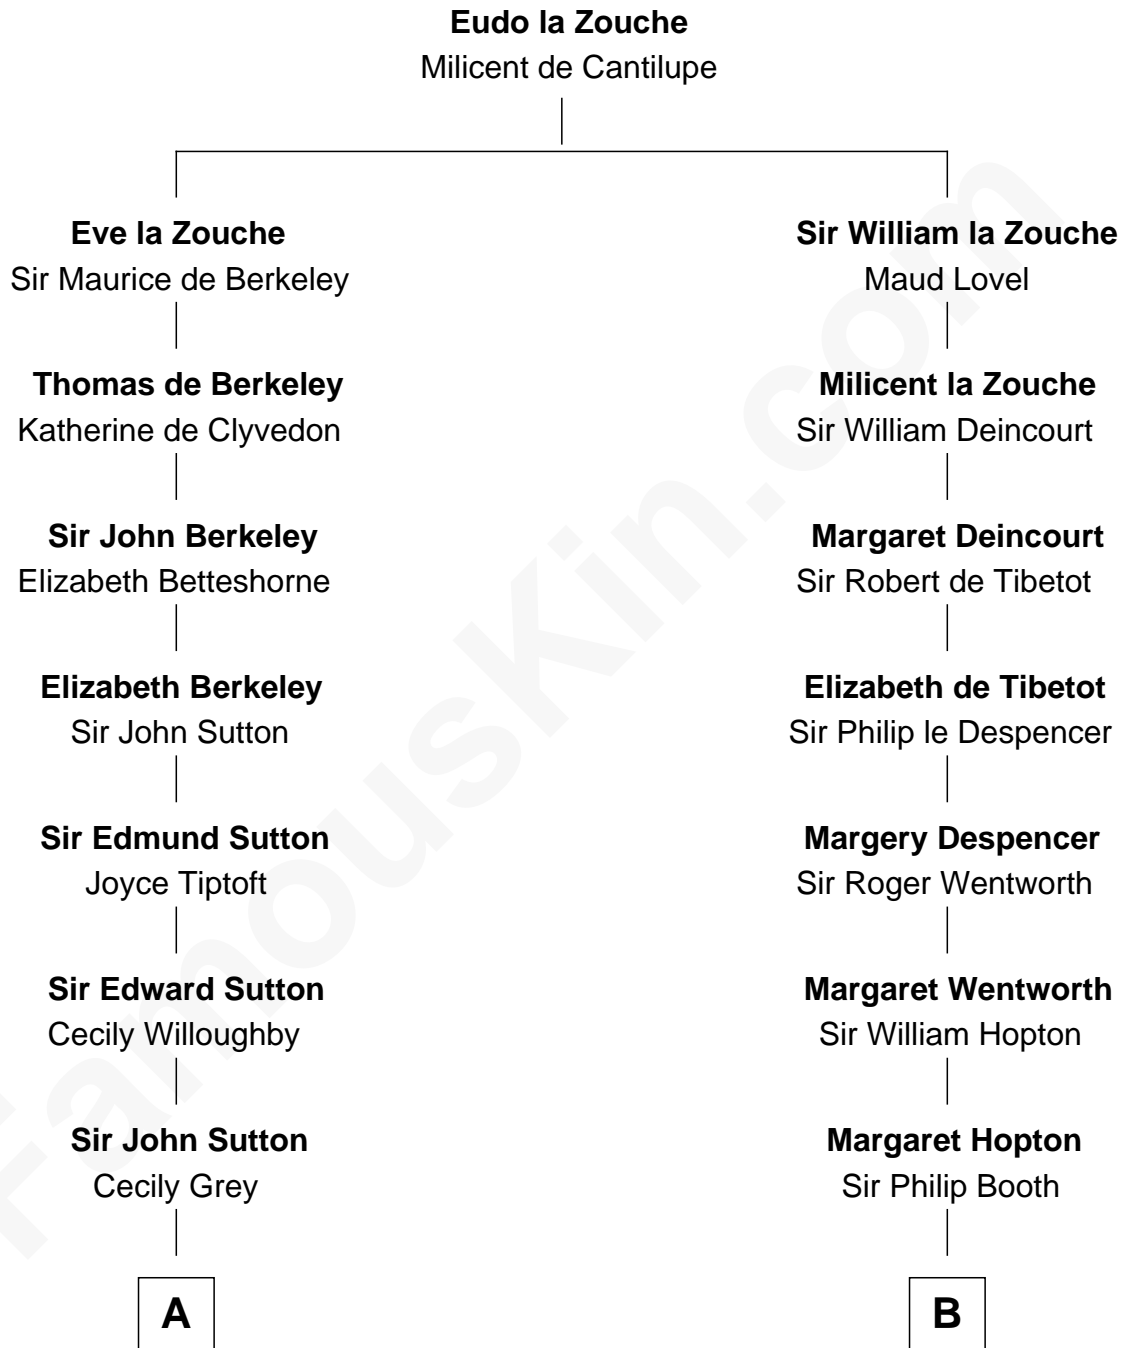

FamousKin.com
Relationship Chart of
Christopher Reeve
Movie Actor

16th cousin 5 times removed of

Thomas Jefferson

3rd U.S. President and Signer of the Declaration of Independence

C

Katherine Irving Dayton

Henry Baldwin