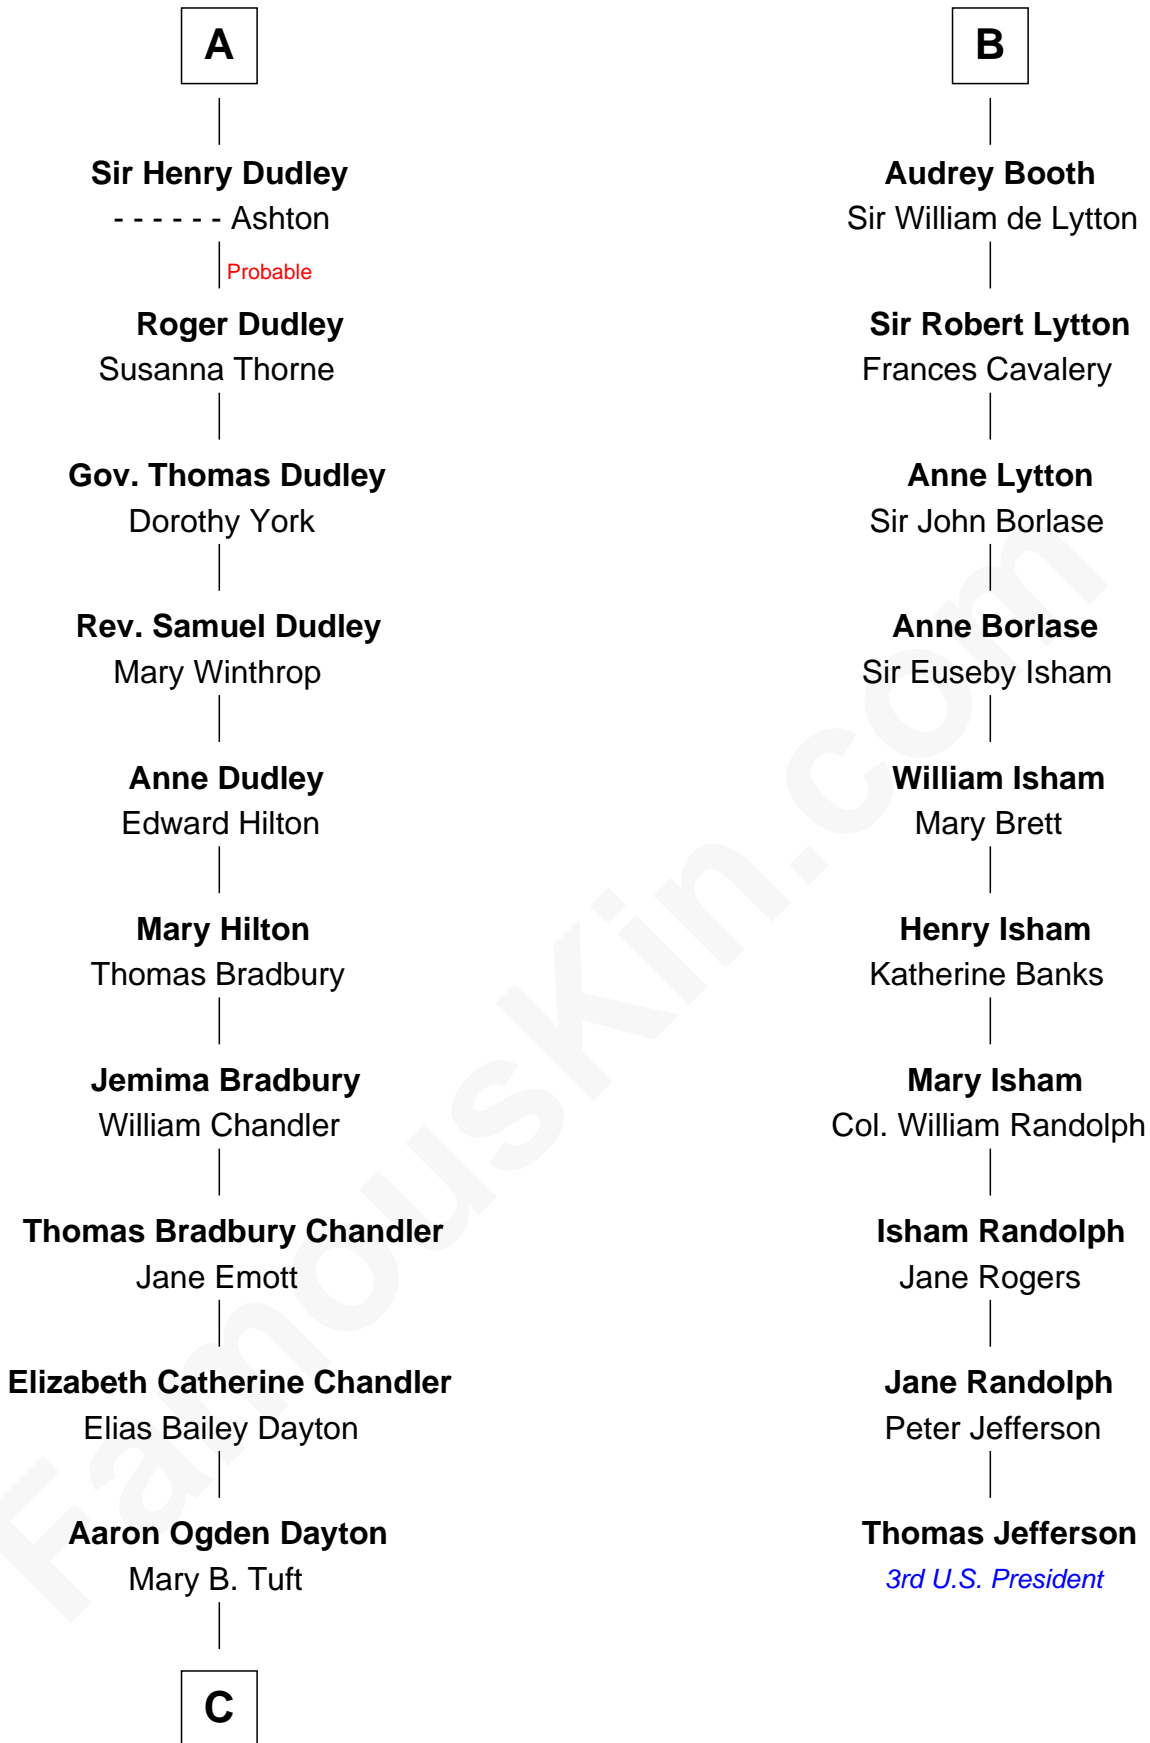

FamousKin.com
Relationship Chart of
Christopher Reeve
Movie Actor

16th cousin 5 times removed of

Thomas Jefferson

3rd U.S. President and Signer of the Declaration of Independence

C

Katherine Irving Dayton

Henry Baldwin

Margaretta Willis Baldwin

Augustus Henry Reeve

Richard Henry Reeve

Anne Conrad D'Olier

Franklin D'Olier Reeve

Barbara Pitney Lamb

Christopher Reeve

Movie Actor