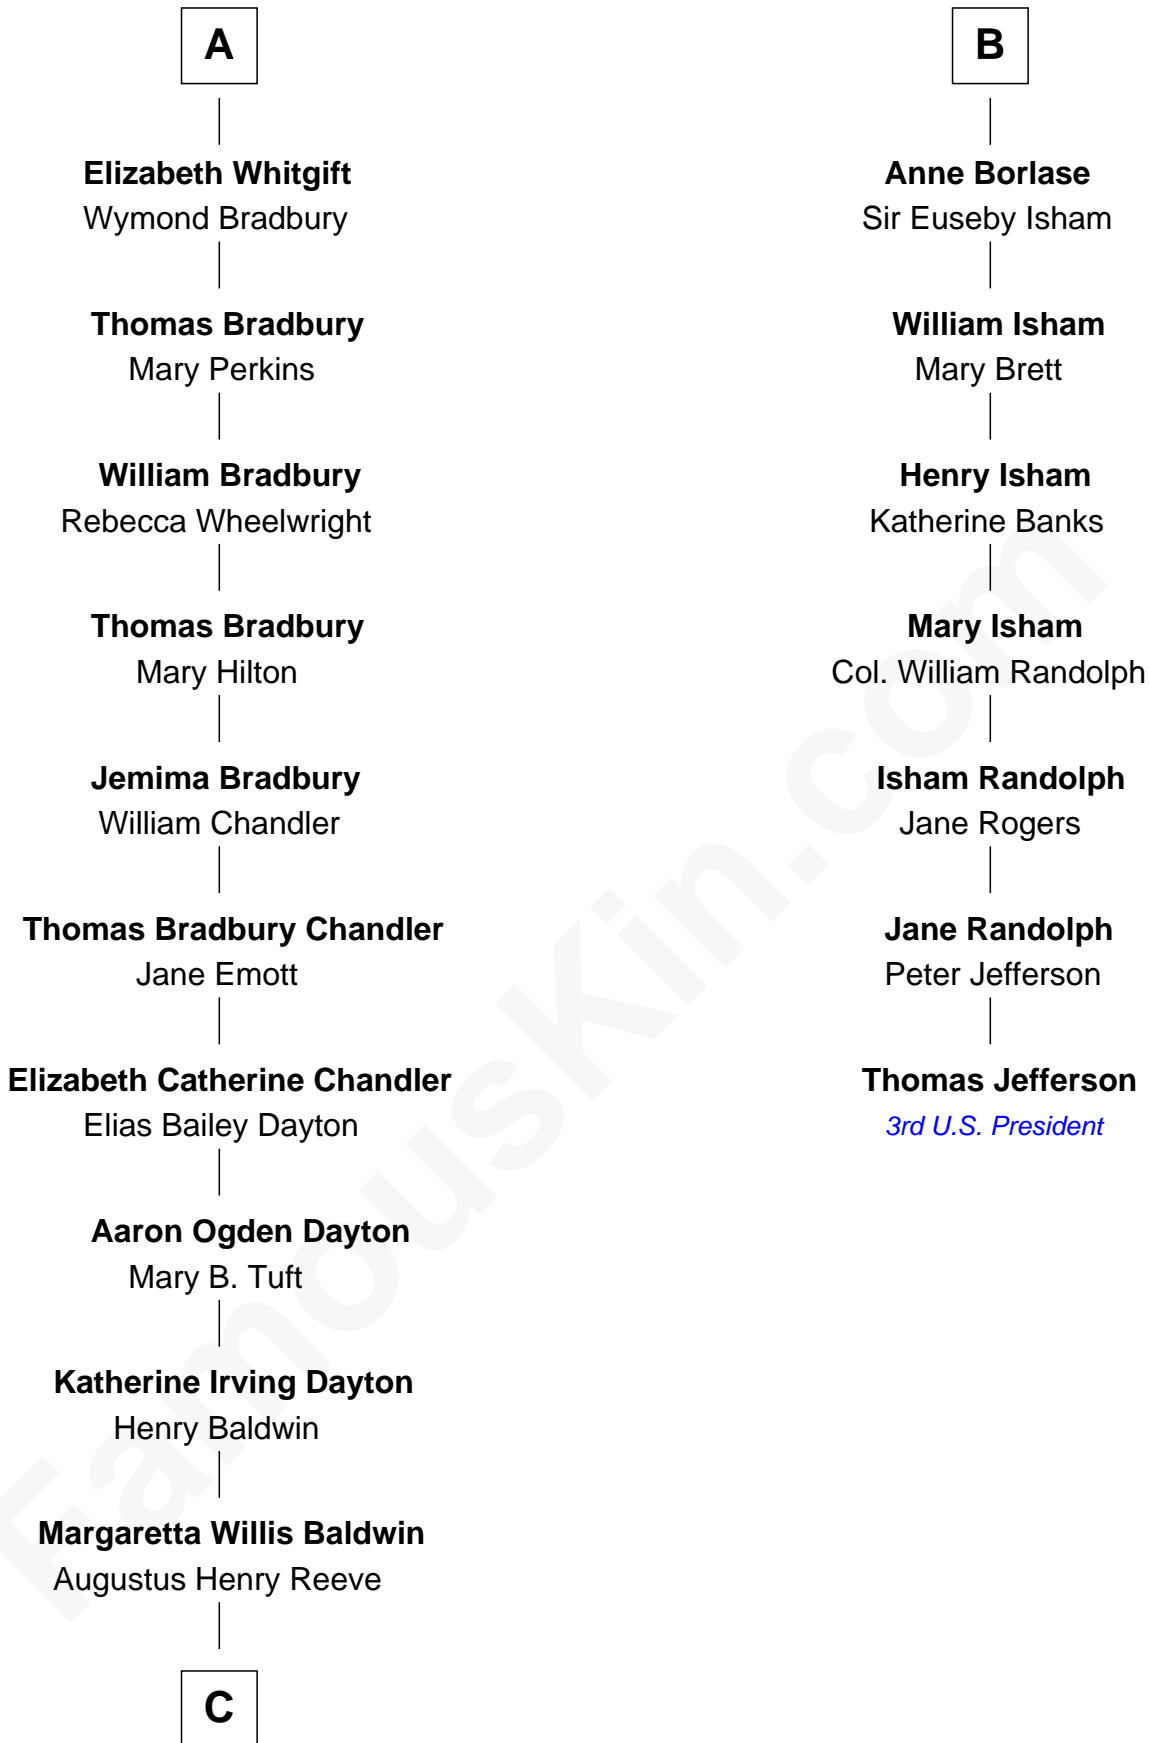

FamousKin.com
Relationship Chart of
Christopher Reeve
Movie Actor

13th cousin 6 times removed of

Thomas Jefferson

3rd U.S. President and Signer of the Declaration of Independence

C

Richard Henry Reeve

Anne Conrad D'Olier

Franklin D'Olier Reeve

Barbara Pitney Lamb

Christopher Reeve

Movie Actor

FamousKin.com