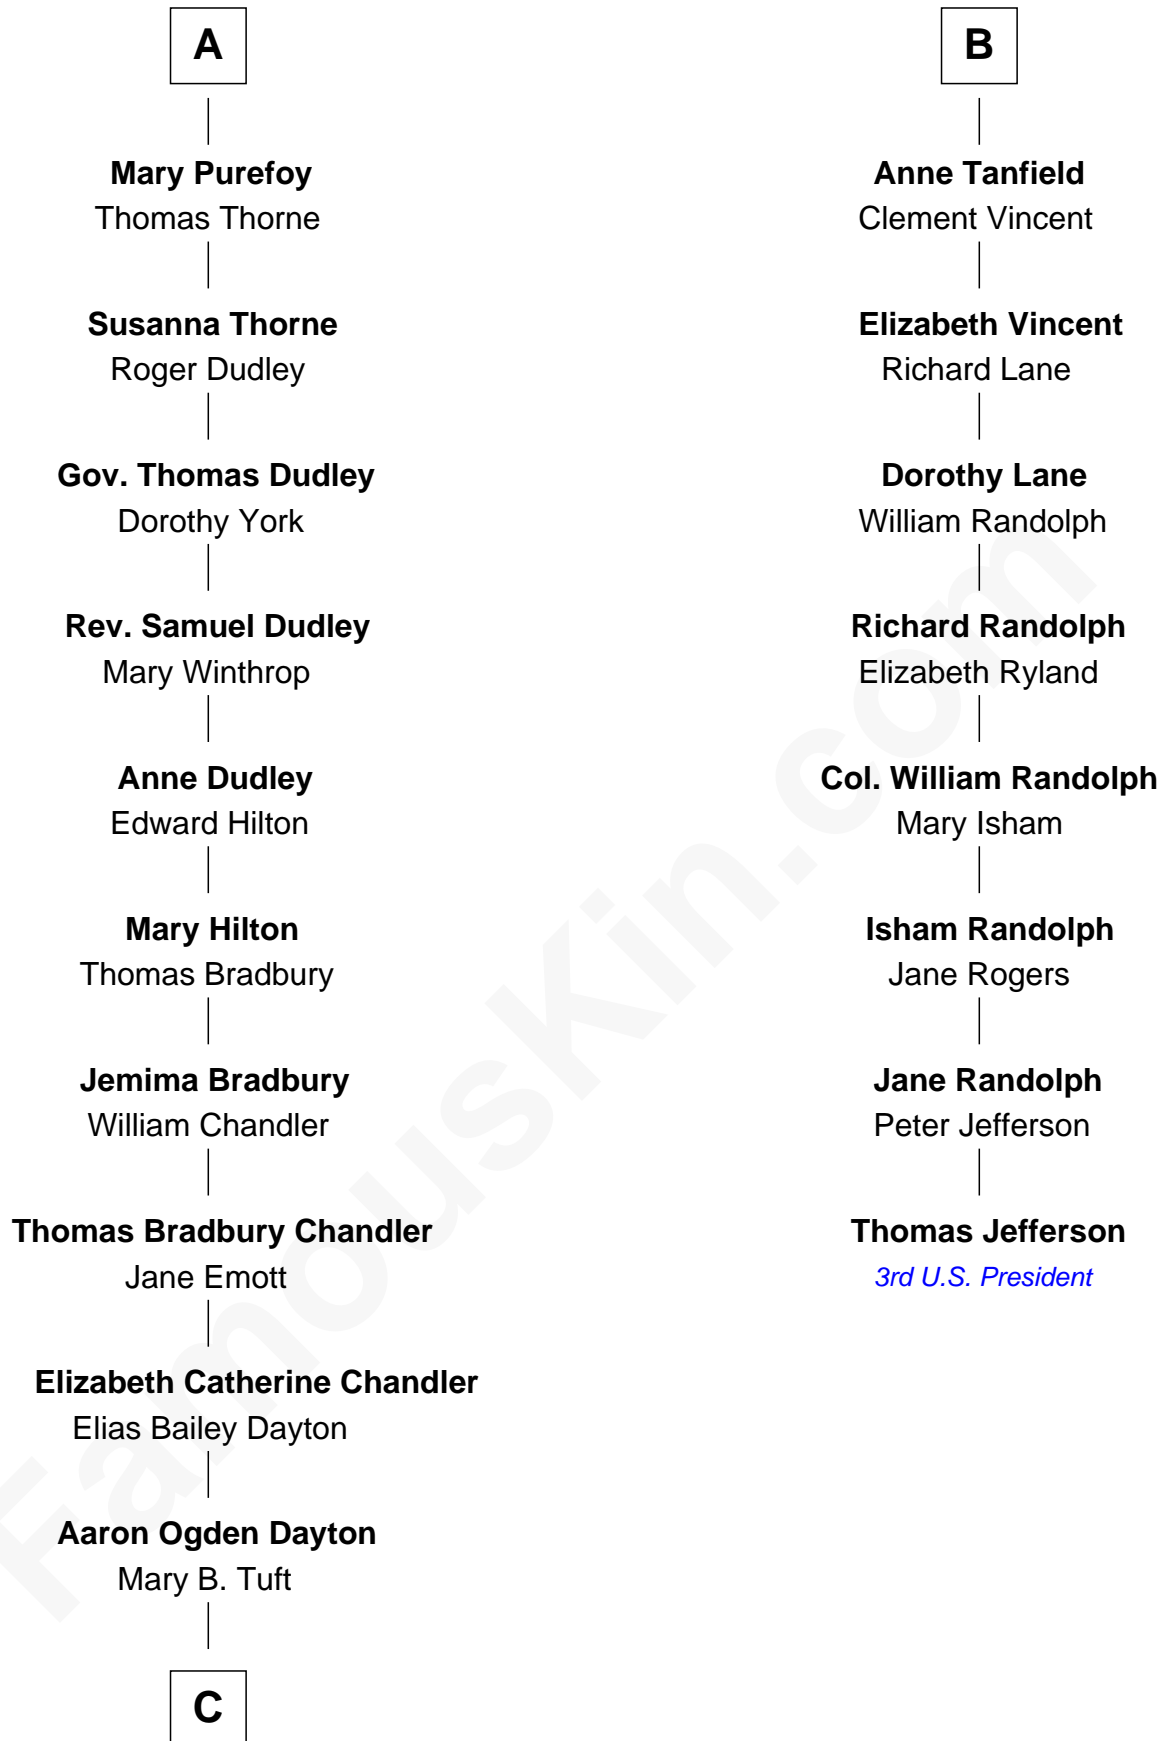

FamousKin.com
Relationship Chart of
Christopher Reeve
Movie Actor

14th cousin 7 times removed of

Thomas Jefferson

3rd U.S. President and Signer of the Declaration of Independence

Sir John Howard

Alice de Bois

C

Katherine Irving Dayton

Henry Baldwin

Margaretta Willis Baldwin

Augustus Henry Reeve

Richard Henry Reeve

Anne Conrad D'Olier

Franklin D'Olier Reeve