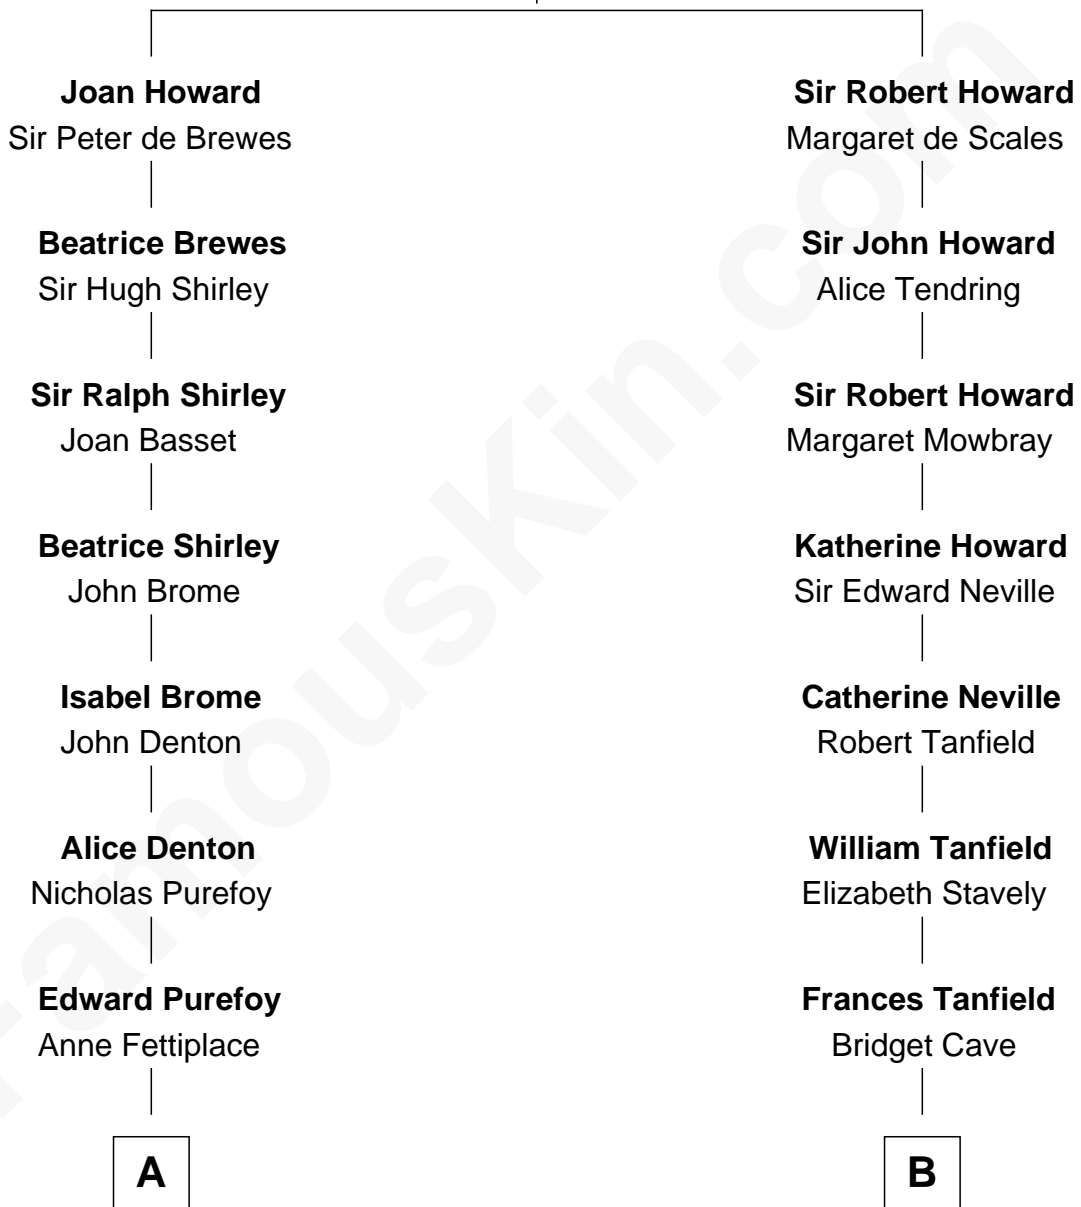

FamousKin.com
Relationship Chart of
Christopher Reeve
Movie Actor

14th cousin 7 times removed of

Thomas Jefferson

3rd U.S. President and Signer of the Declaration of Independence

Sir John Howard

Alice de Bois