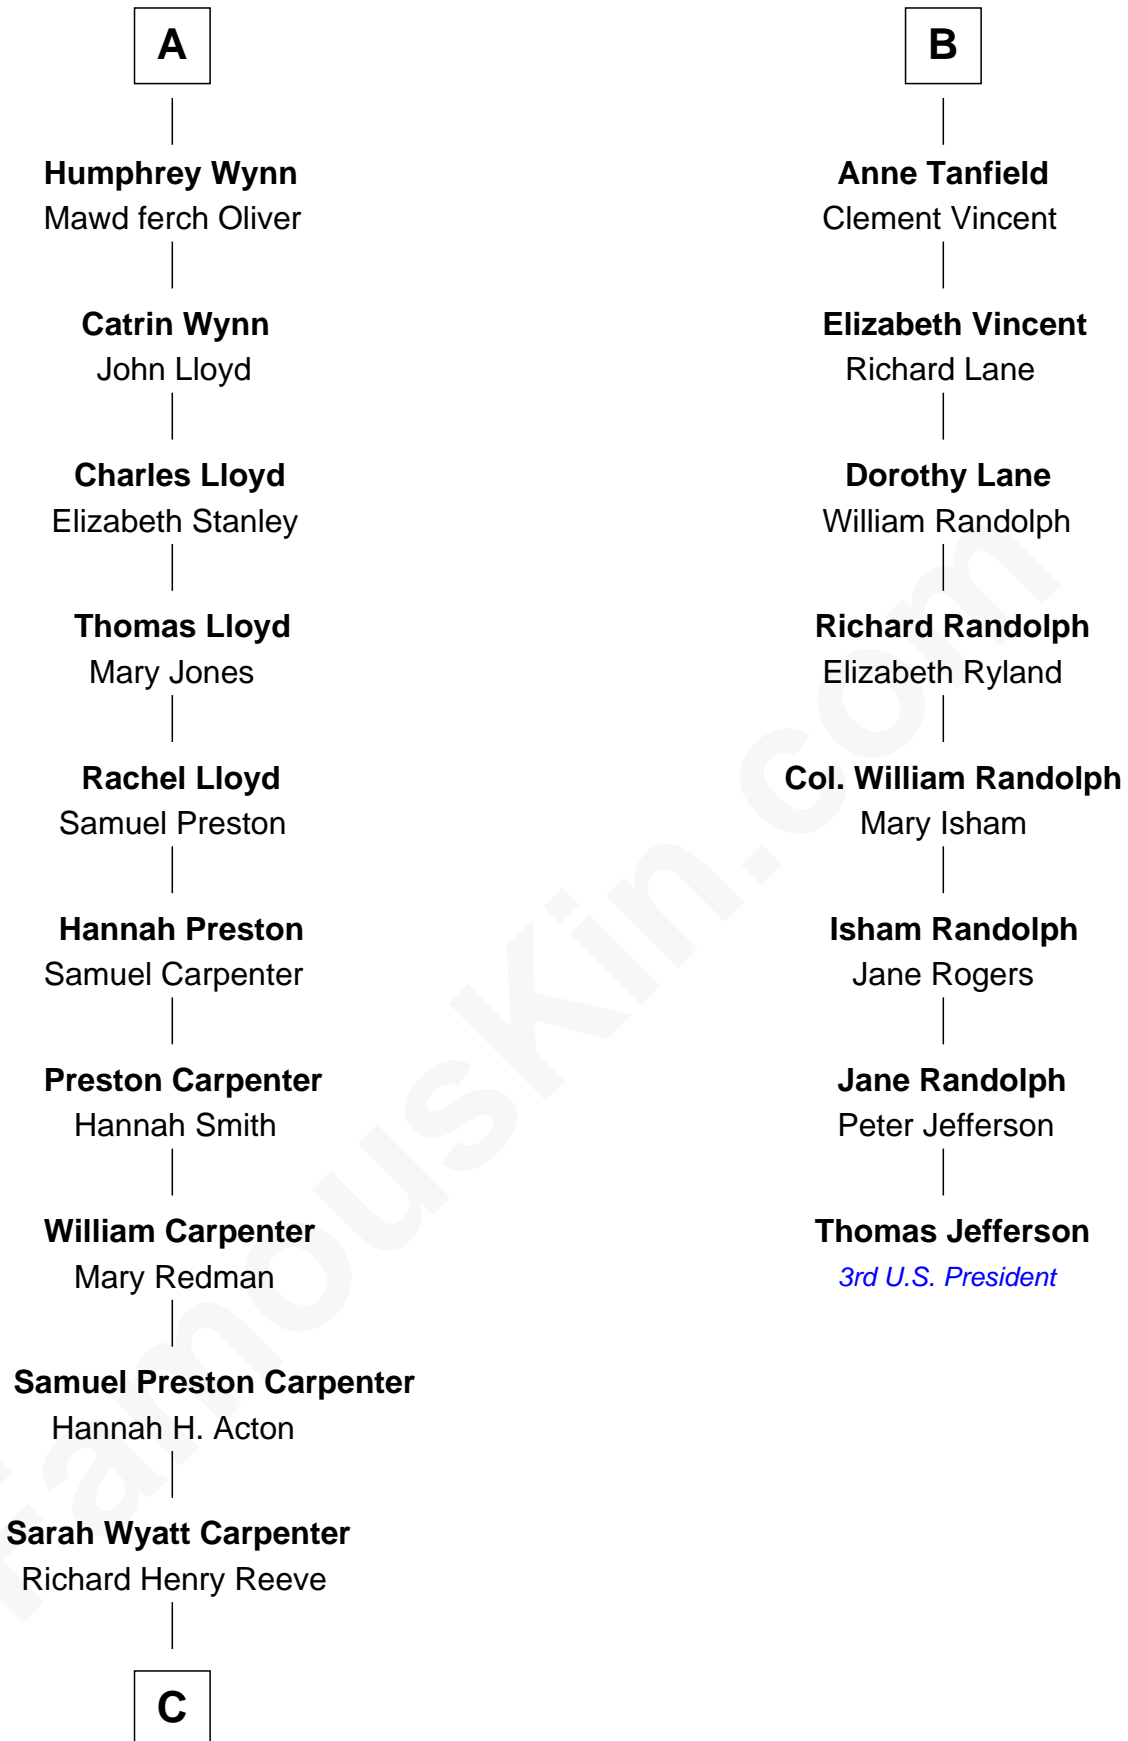

FamousKin.com
Relationship Chart of
Christopher Reeve
Movie Actor

14th cousin 6 times removed of

Thomas Jefferson

3rd U.S. President and Signer of the Declaration of Independence

Sir William de Bohun
 Elizabeth de Badlesmere

C

—
Augustus Henry Reeve
Margaretta Willis Baldwin

—
Richard Henry Reeve
Anne Conrad D'Olier

—
Franklin D'Olier Reeve
Barbara Pitney Lamb

—
Christopher Reeve
Movie Actor

FamousKin.com