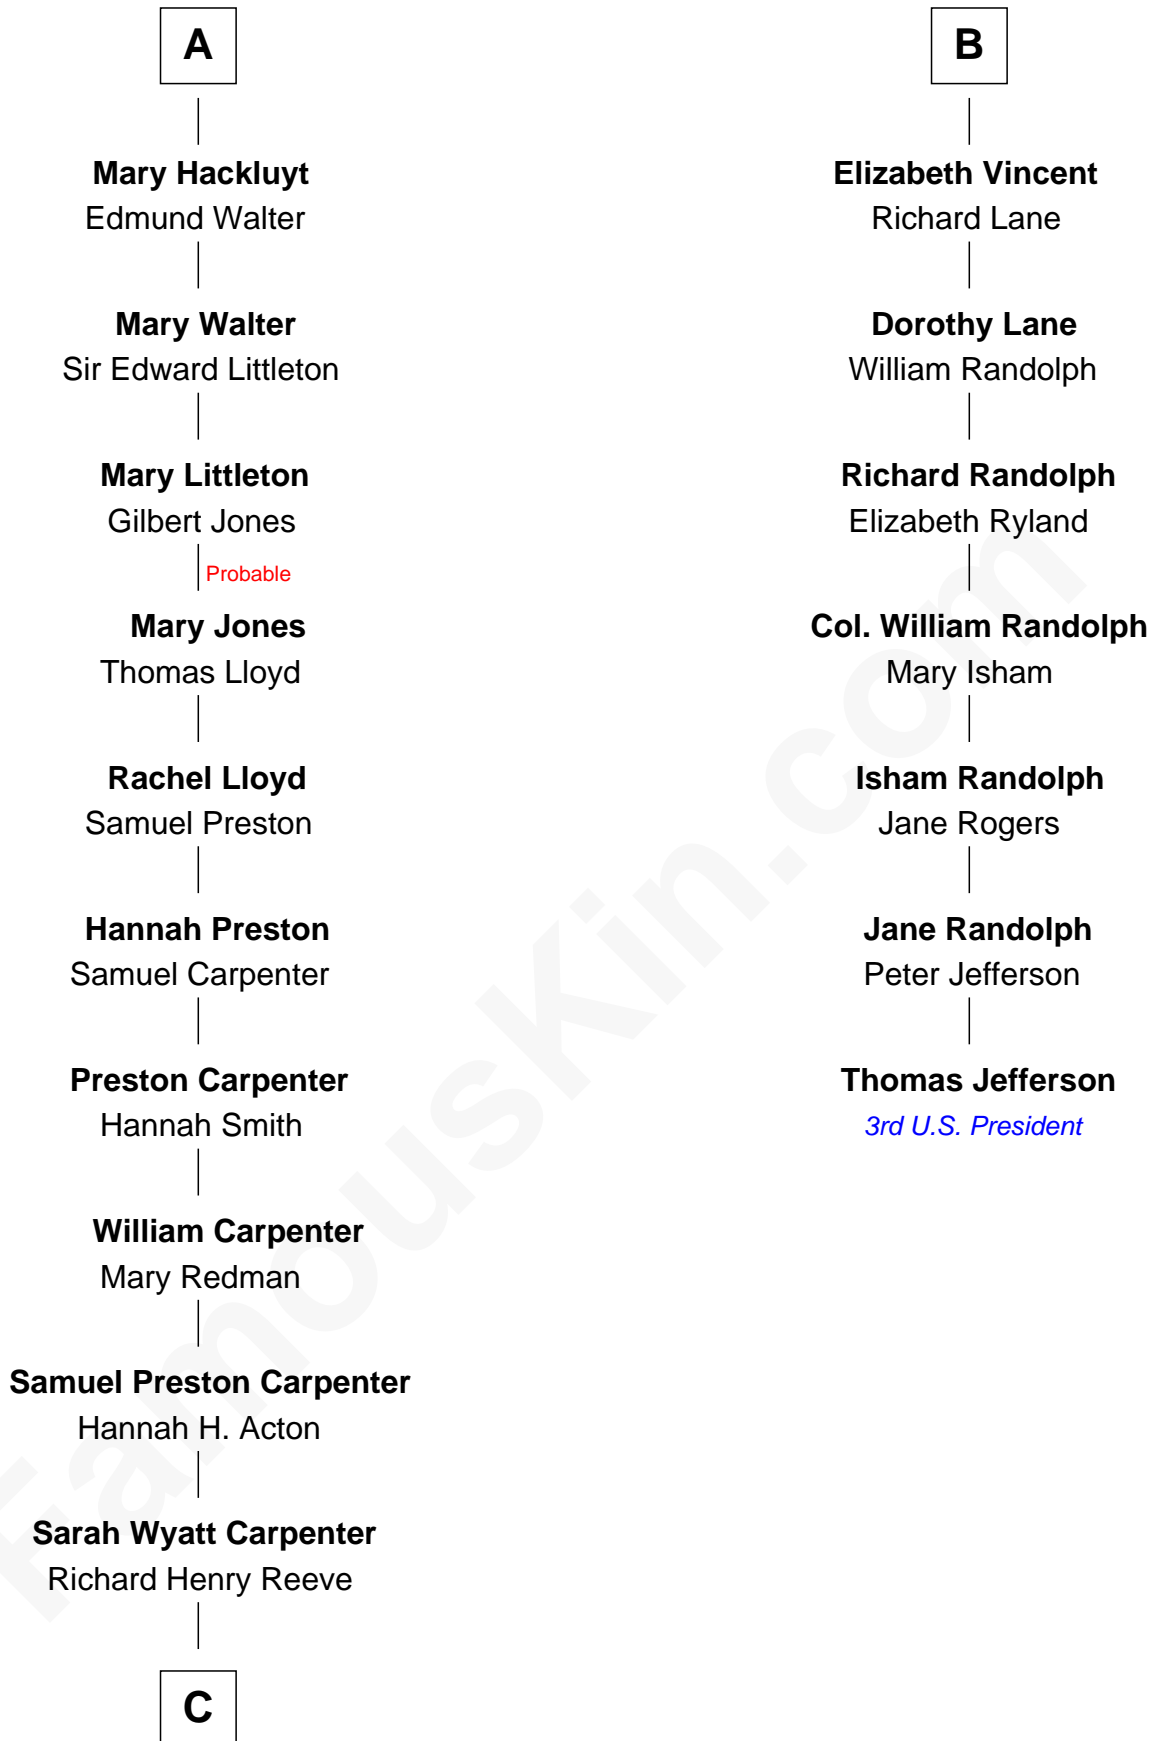

FamousKin.com
Relationship Chart of
Christopher Reeve
Movie Actor

13th cousin 7 times removed of

Thomas Jefferson

3rd U.S. President and Signer of the Declaration of Independence

C

—
Augustus Henry Reeve
Margaretta Willis Baldwin

—
Richard Henry Reeve
Anne Conrad D'Olier

—
Franklin D'Olier Reeve
Barbara Pitney Lamb

—
Christopher Reeve
Movie Actor

FamousKin.com