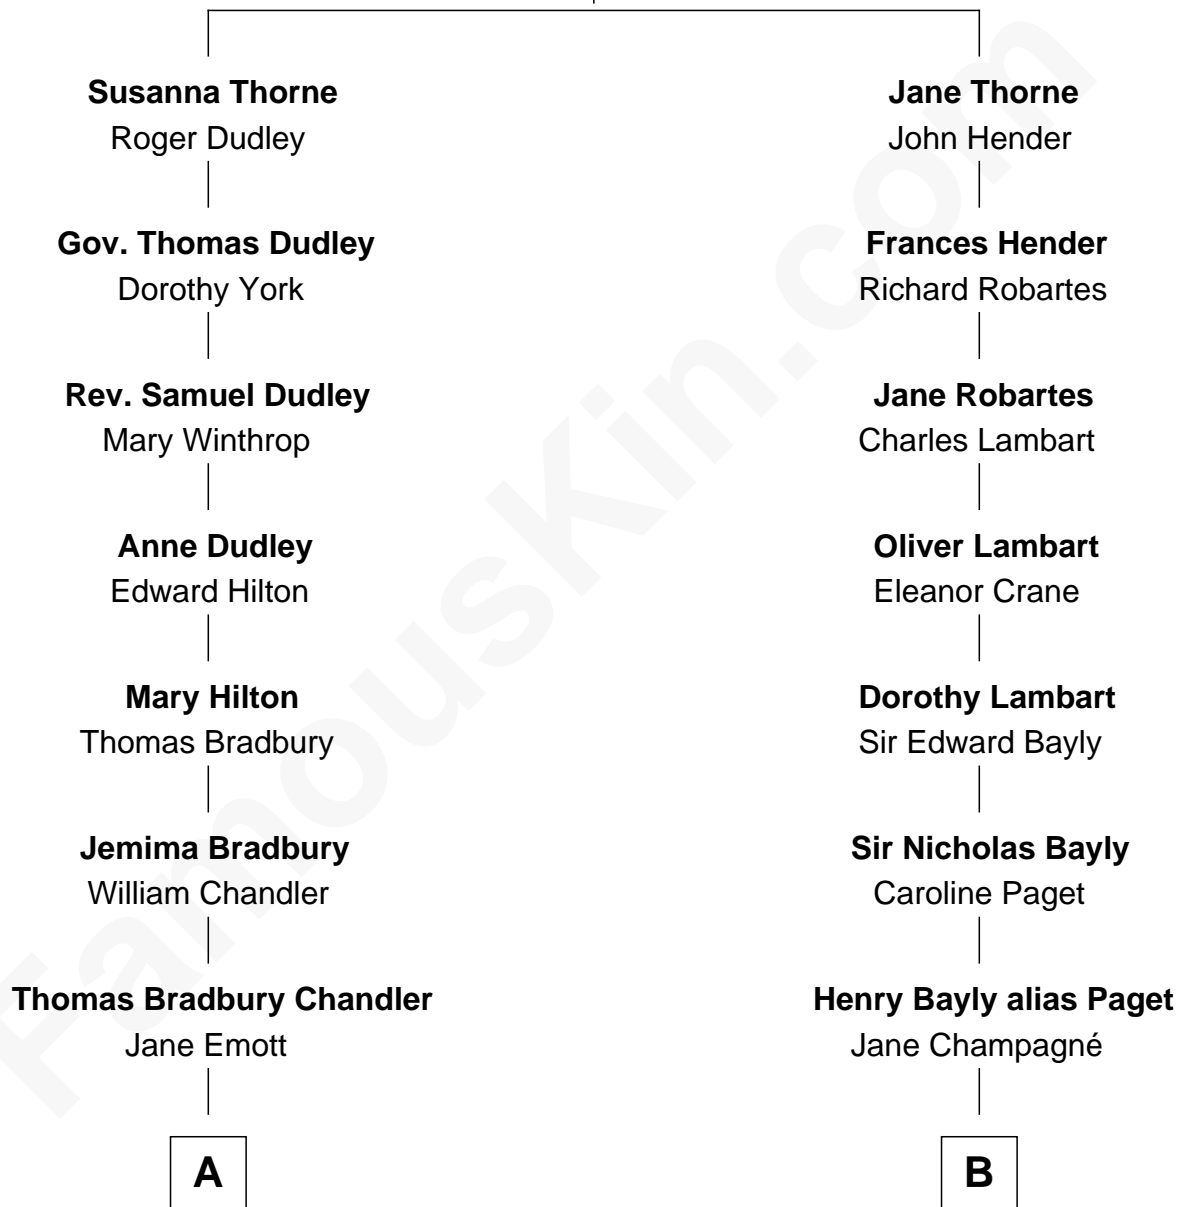

FamousKin.com
Relationship Chart of
Christopher Reeve
Movie Actor

13th cousin 1 time removed of
Prince William
Prince of Wales

Thomas Thorne
 Mary Purefoy

A

Elizabeth Catherine Chandler

Elias Bailey Dayton

Aaron Ogden Dayton

Mary B. Tuft

Katherine Irving Dayton

Henry Baldwin

Margaretta Willis Baldwin

Augustus Henry Reeve

Richard Henry Reeve

Anne Conrad D'Olier