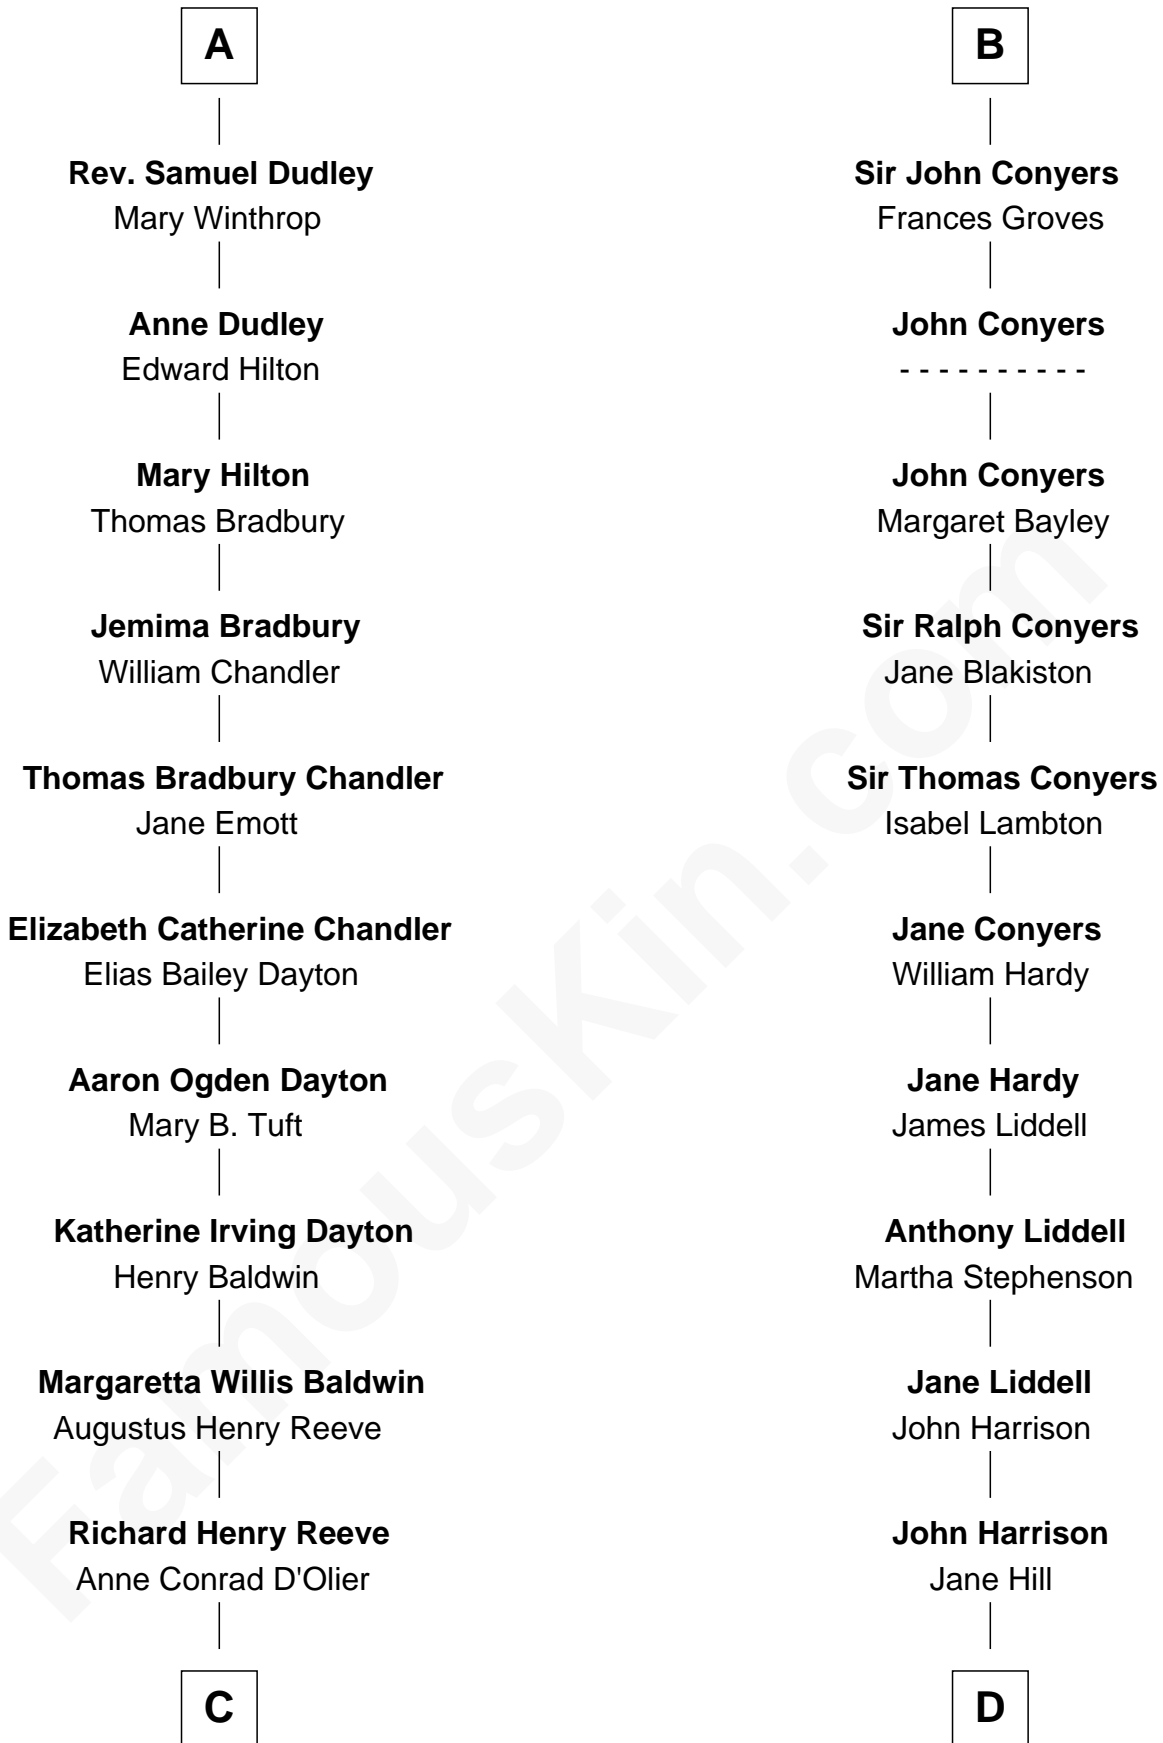

FamousKin.com
Relationship Chart of
Christopher Reeve
Movie Actor

18th cousin 2 times removed of
Catherine Middleton
Princess of Wales

C

Franklin D'Olier Reeve

Barbara Pitney Lamb

Christopher Reeve

Movie Actor

D

Thomas Harrison

Elizabeth Mary Temple

Dorothy Harrison

Ronald John James Goldsmith

Carole Elizabeth Goldsmith

Michael Francis Middleton

Catherine Middleton

Princess of Wales