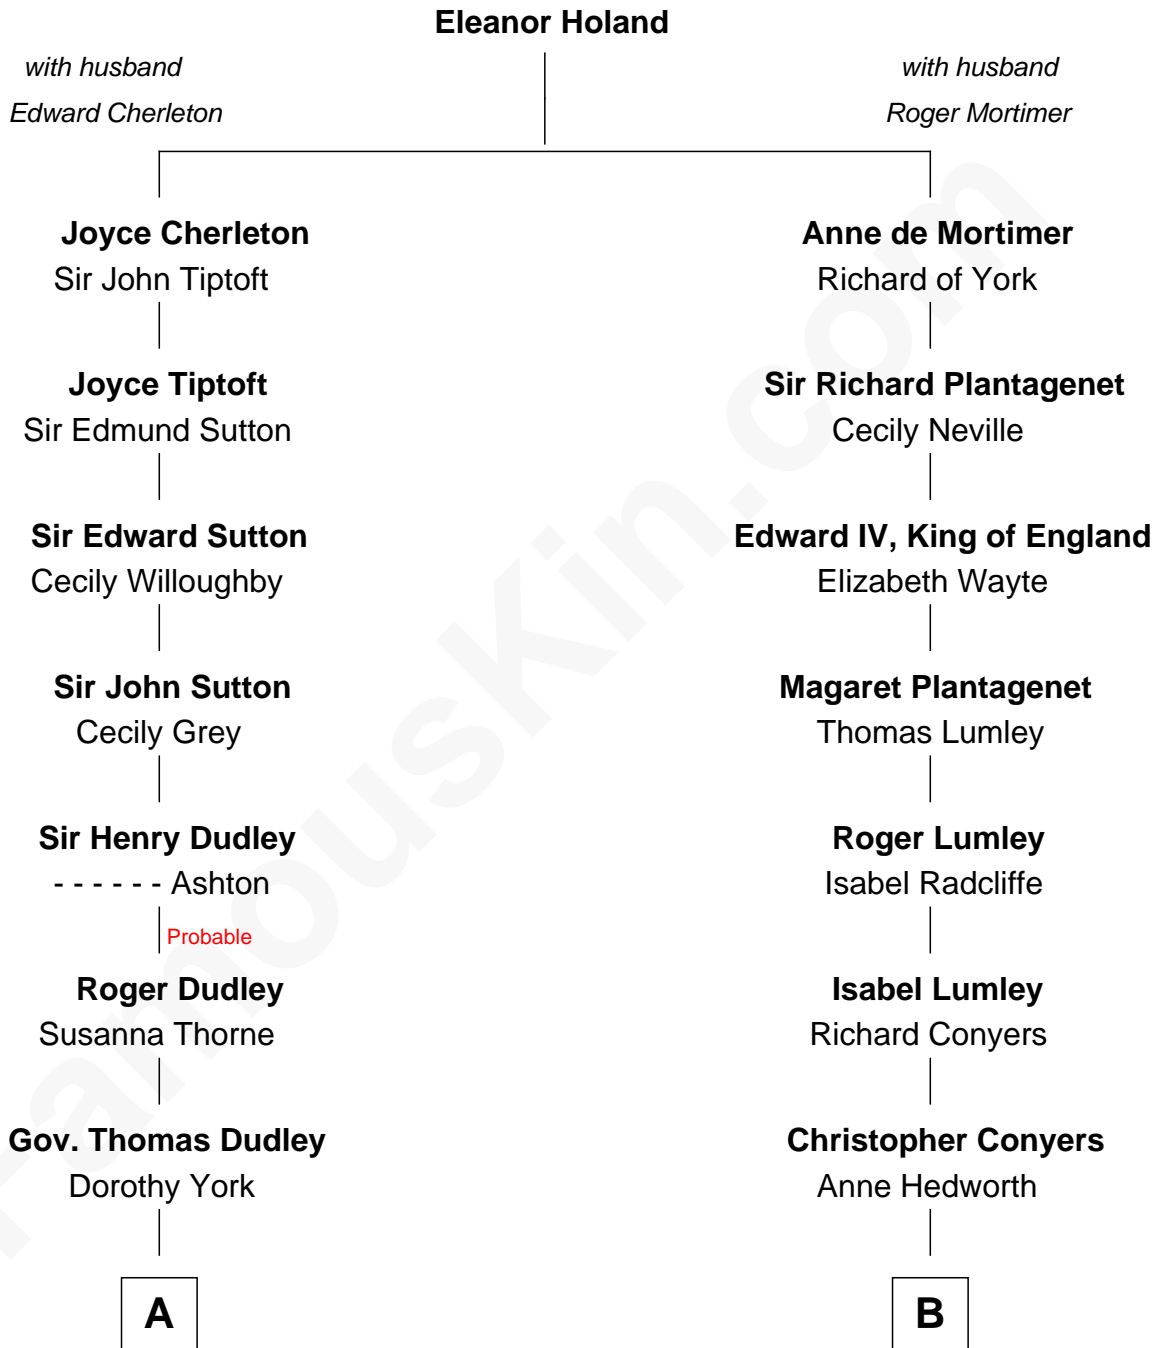

FamousKin.com
Relationship Chart of
Christopher Reeve
Movie Actor

18th cousin 2 times removed of
Catherine Middleton
Princess of Wales

C

Franklin D'Olier Reeve

Barbara Pitney Lamb

Christopher Reeve

Movie Actor

D

Thomas Harrison

Elizabeth Mary Temple

Dorothy Harrison

Ronald John James Goldsmith

Carole Elizabeth Goldsmith

Michael Francis Middleton

Catherine Middleton

Princess of Wales