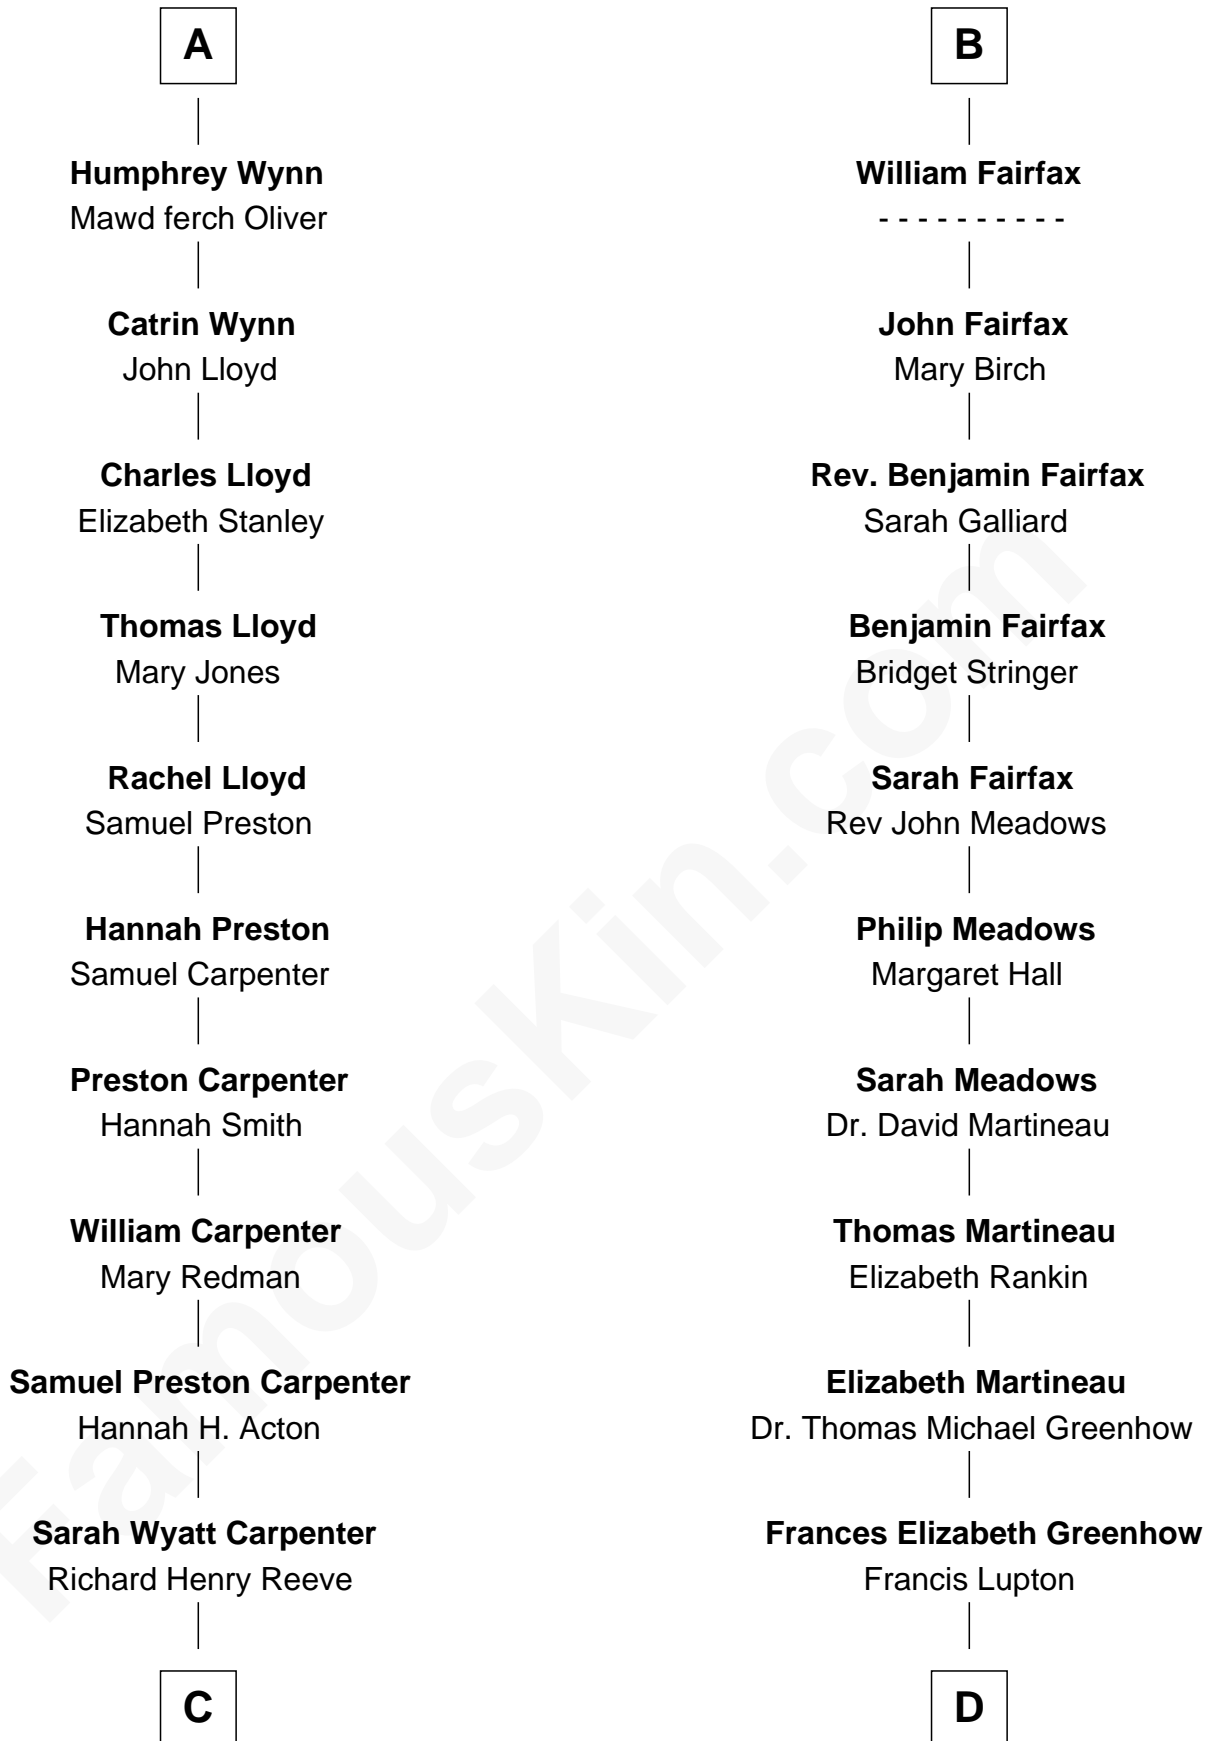

FamousKin.com
Relationship Chart of
Christopher Reeve
Movie Actor

20th cousin 1 time removed of
Catherine Middleton
Princess of Wales

C

Augustus Henry Reeve
Margaretta Willis Baldwin

Richard Henry Reeve
Anne Conrad D'Olier