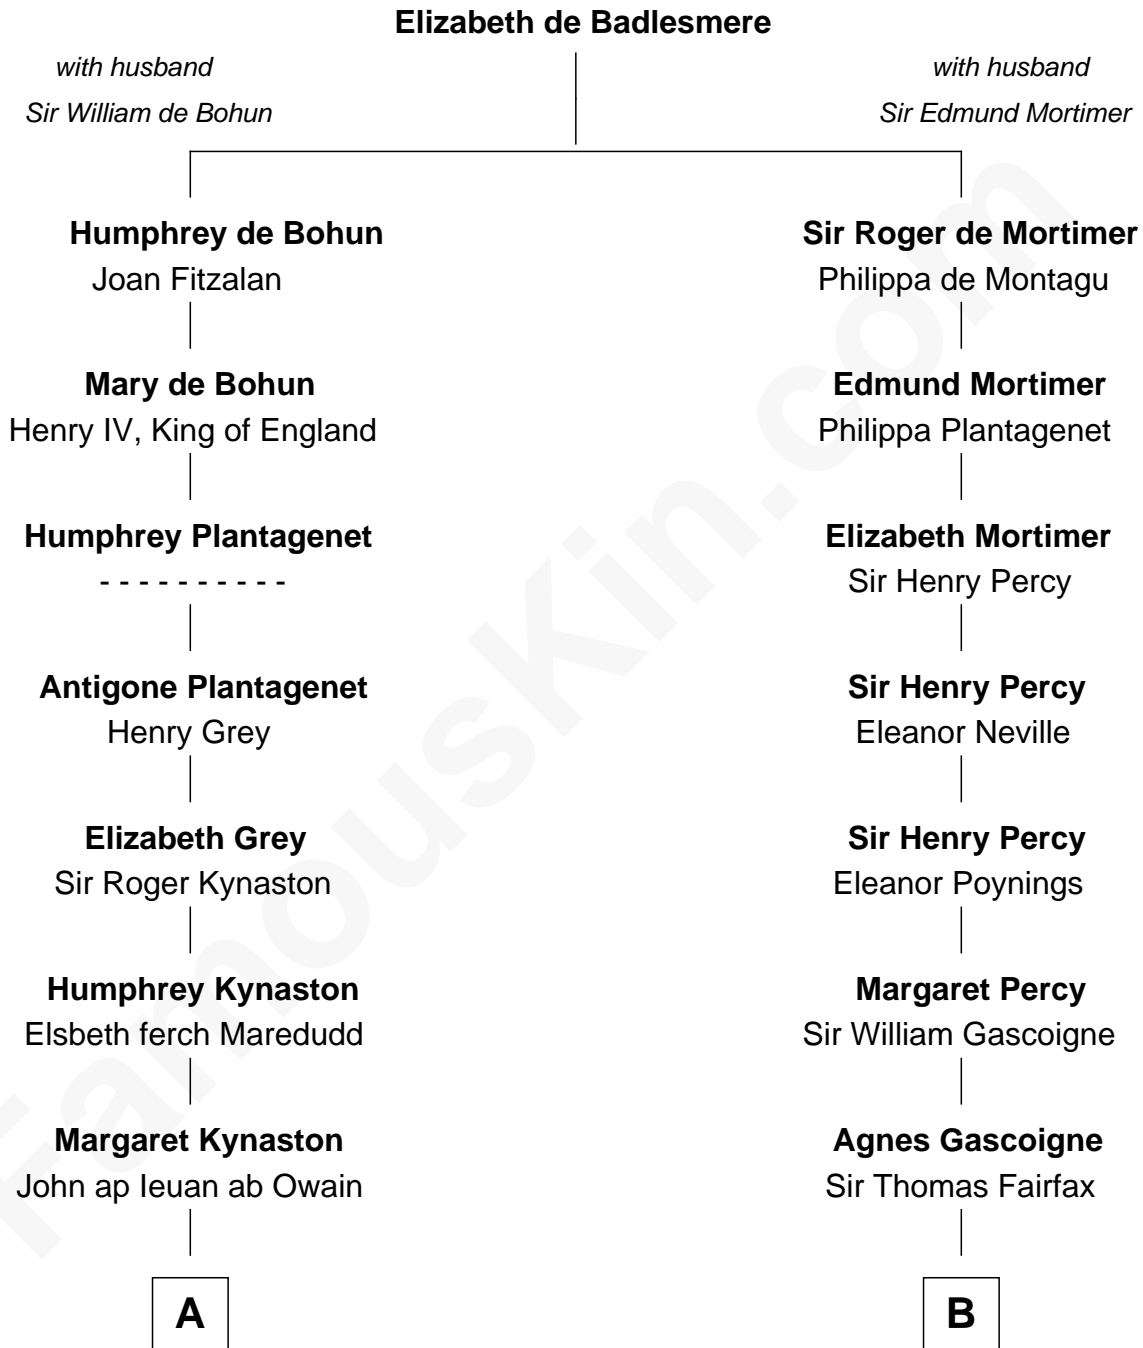

FamousKin.com
Relationship Chart of
Christopher Reeve
Movie Actor

20th cousin 1 time removed of
Catherine Middleton
Princess of Wales

C

Augustus Henry Reeve
Margaretta Willis Baldwin

Richard Henry Reeve
Anne Conrad D'Olier

Franklin D'Olier Reeve
Barbara Pitney Lamb

Christopher Reeve
Movie Actor

D

Francis Martineau Lupton
Harriet Albina Davis

Olive Christina Lupton
Richard Noel Middleton

Peter Francis Middleton
Valerie Glassborow

Michael Francis Middleton
Carole Elizabeth Goldsmith

Catherine Middleton
Princess of Wales