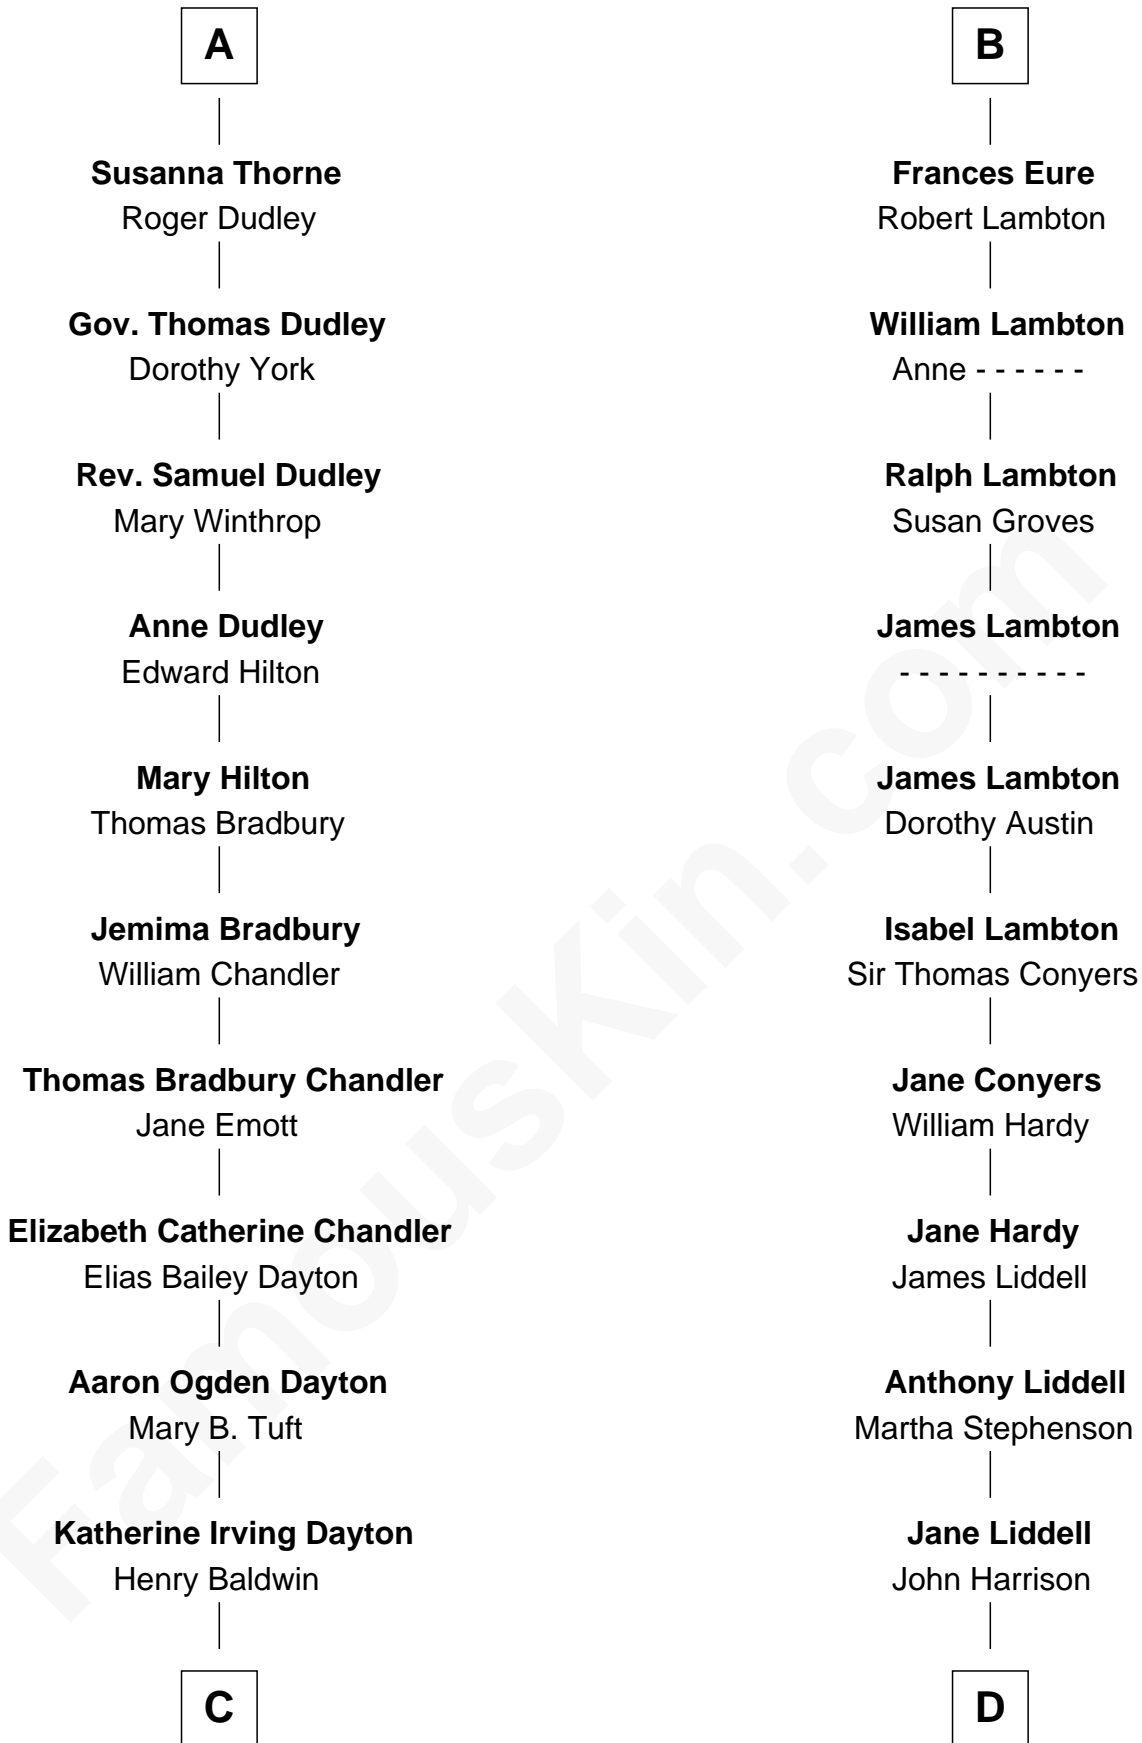

**FamousKin.com**  
**Relationship Chart of**  
**Christopher Reeve**  
*Movie Actor*

20th cousin 1 time removed of  
**Catherine Middleton**  
*Princess of Wales*

**C**

**Margaretta Willis Baldwin**

Augustus Henry Reeve

**Richard Henry Reeve**

Anne Conrad D'Olier

**Franklin D'Olier Reeve**

Barbara Pitney Lamb

**Christopher Reeve**

*Movie Actor*

**D**

**John Harrison**

Jane Hill

**Thomas Harrison**

Elizabeth Mary Temple

**Dorothy Harrison**

Ronald John James Goldsmith

**Carole Elizabeth Goldsmith**

Michael Francis Middleton

**Catherine Middleton**

*Princess of Wales*