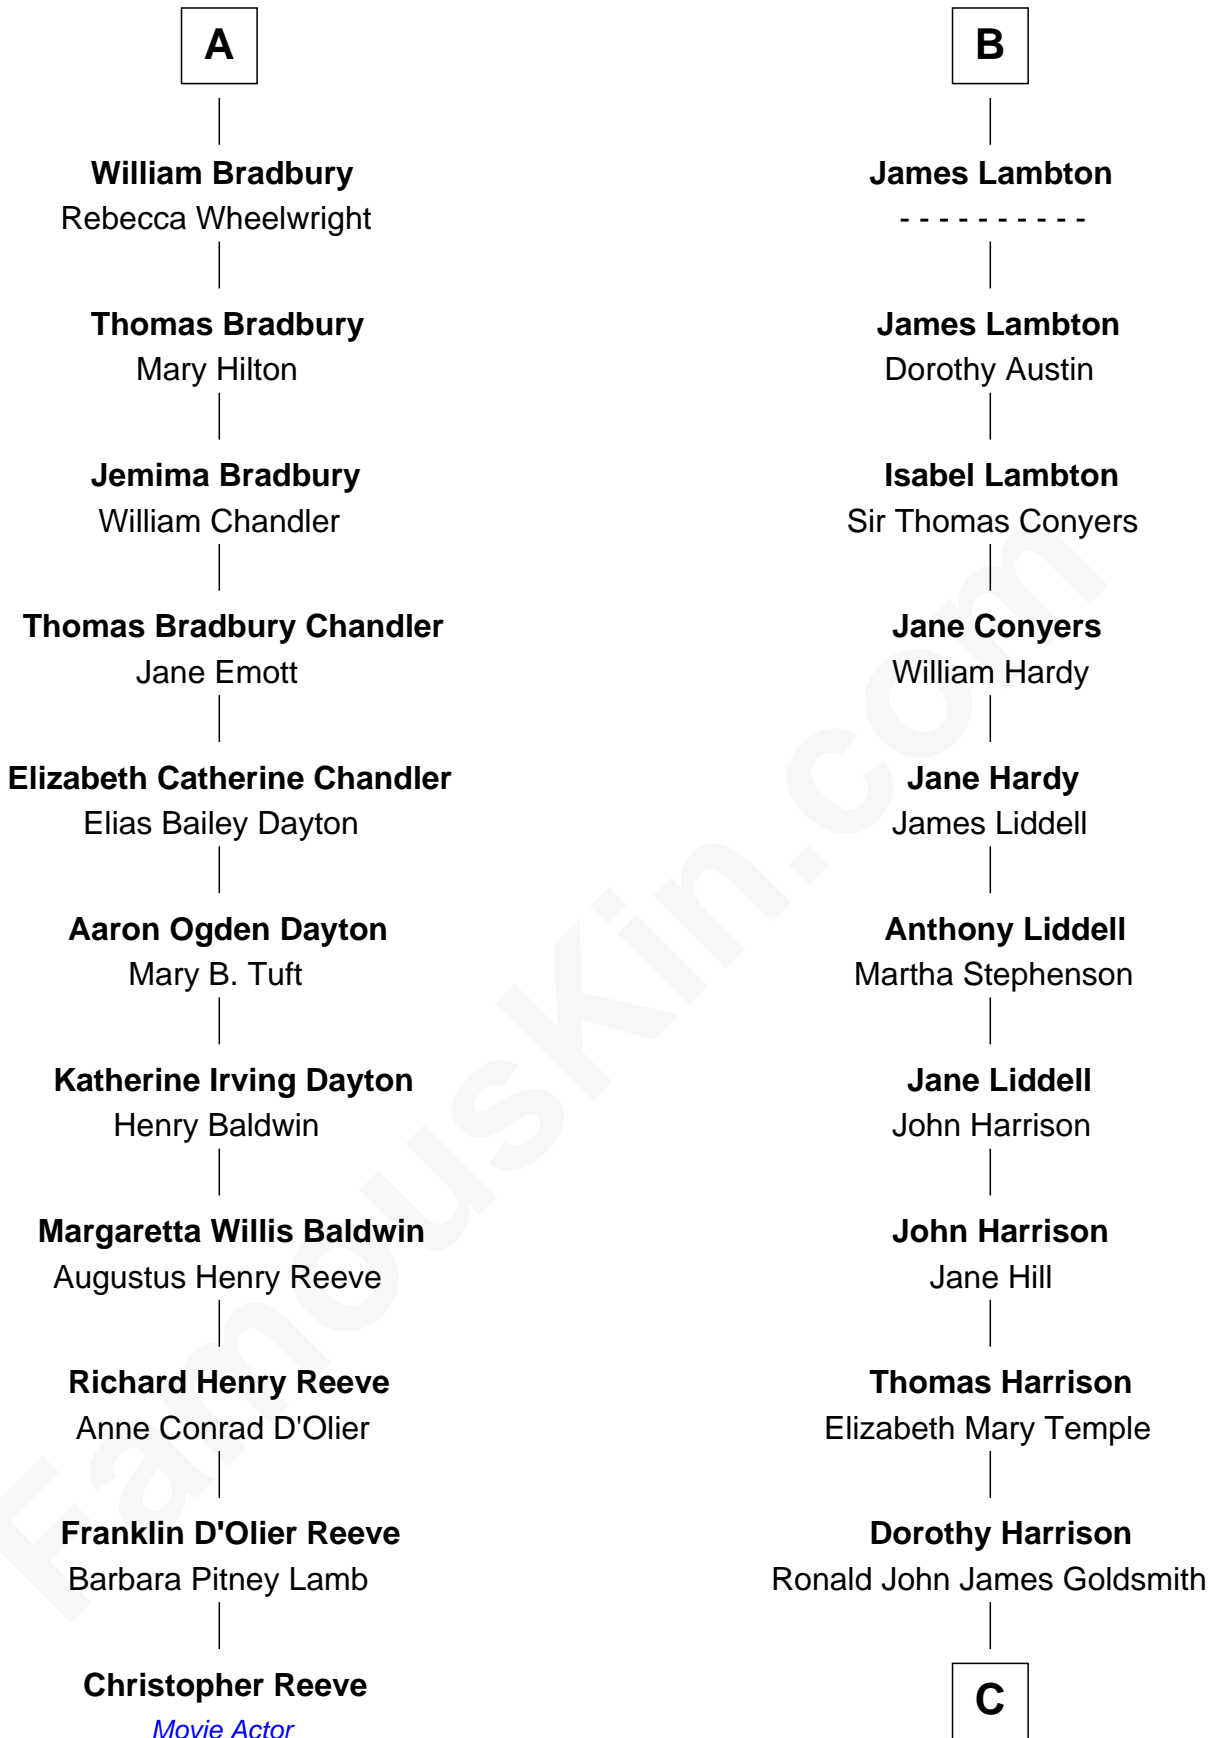

FamousKin.com
Relationship Chart of
Christopher Reeve
Movie Actor

17th cousin 1 time removed of
Catherine Middleton
Princess of Wales

Sir Lionel de Welles
 Joan de Waterton

Margaret de Welles
 Sir Thomas Dymoke

Jane Dymoke
 John Fulnetby

Katherine Fulnetby
 William Dynwell

Anne Dynwell
 Henry Whitgift

William Whitgift

Elizabeth Whitgift
 Wymond Bradbury

Thomas Bradbury
 Mary Perkins

A

Cecily de Welles
 Sir Robert Willoughby

Sir Christopher Willoughby
 Margaret Jenney

Elizabeth Willoughby
 Sir William Eure

Sir Ralph Eure
 Margery Bowes

Frances Eure
 Robert Lambton

William Lambton
 Anne -----

Ralph Lambton
 Susan Groves

B

C

Carole Elizabeth Goldsmith

Michael Francis Middleton

Catherine Middleton

Princess of Wales

FamousKin.com