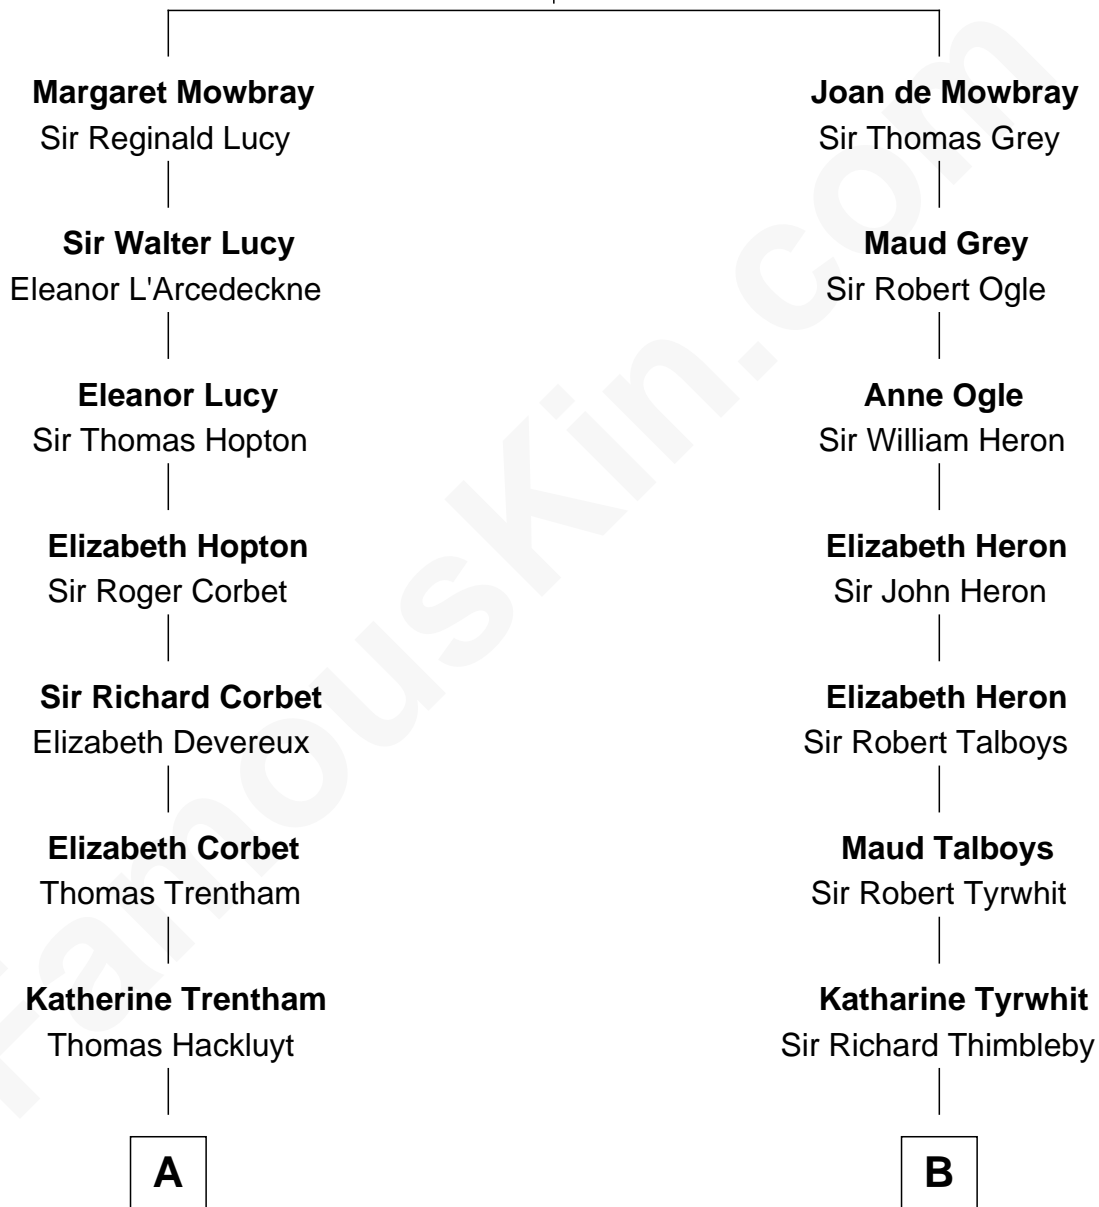

FamousKin.com Relationship Chart of

Christopher Reeve

Movie Actor

20th cousin of

Anna Gunn

TV and Movie Actress

John de Mowbray
Elizabeth de Segrave

C