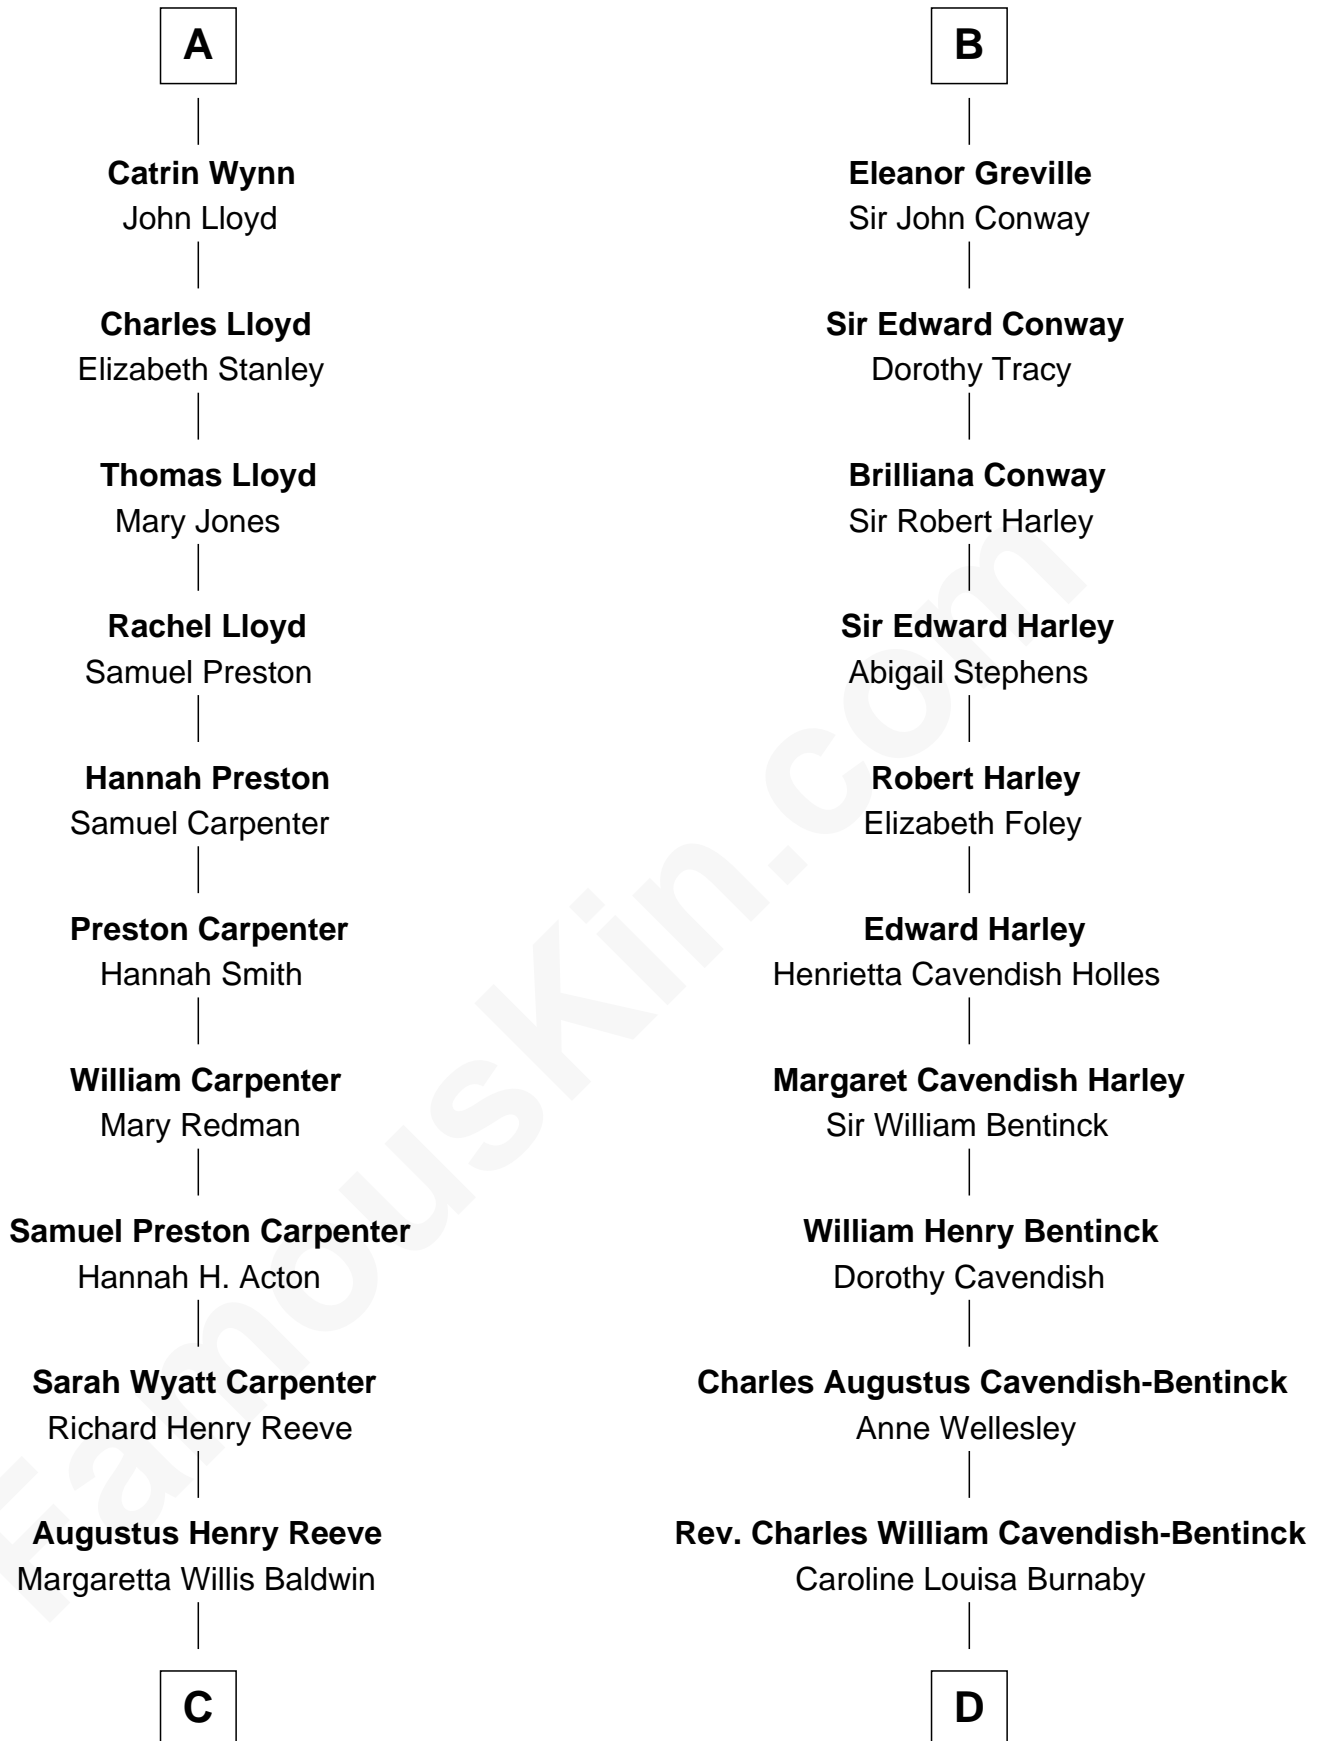

**FamousKin.com**  
**Relationship Chart of**  
**Christopher Reeve**  
*Movie Actor*

19th cousin 2 times removed of  
**Prince Harry**  
*Duke of Sussex*

**C**

**Richard Henry Reeve**  
Anne Conrad D'Olier

**Franklin D'Olier Reeve**  
Barbara Pitney Lamb

**Christopher Reeve**  
*Movie Actor*

**D**

**Cecilia Nina Cavendish-Bentinck**  
Claude George Bowes-Lyon

**Elizabeth Bowes-Lyon**  
George VI, King of the United Kingdom